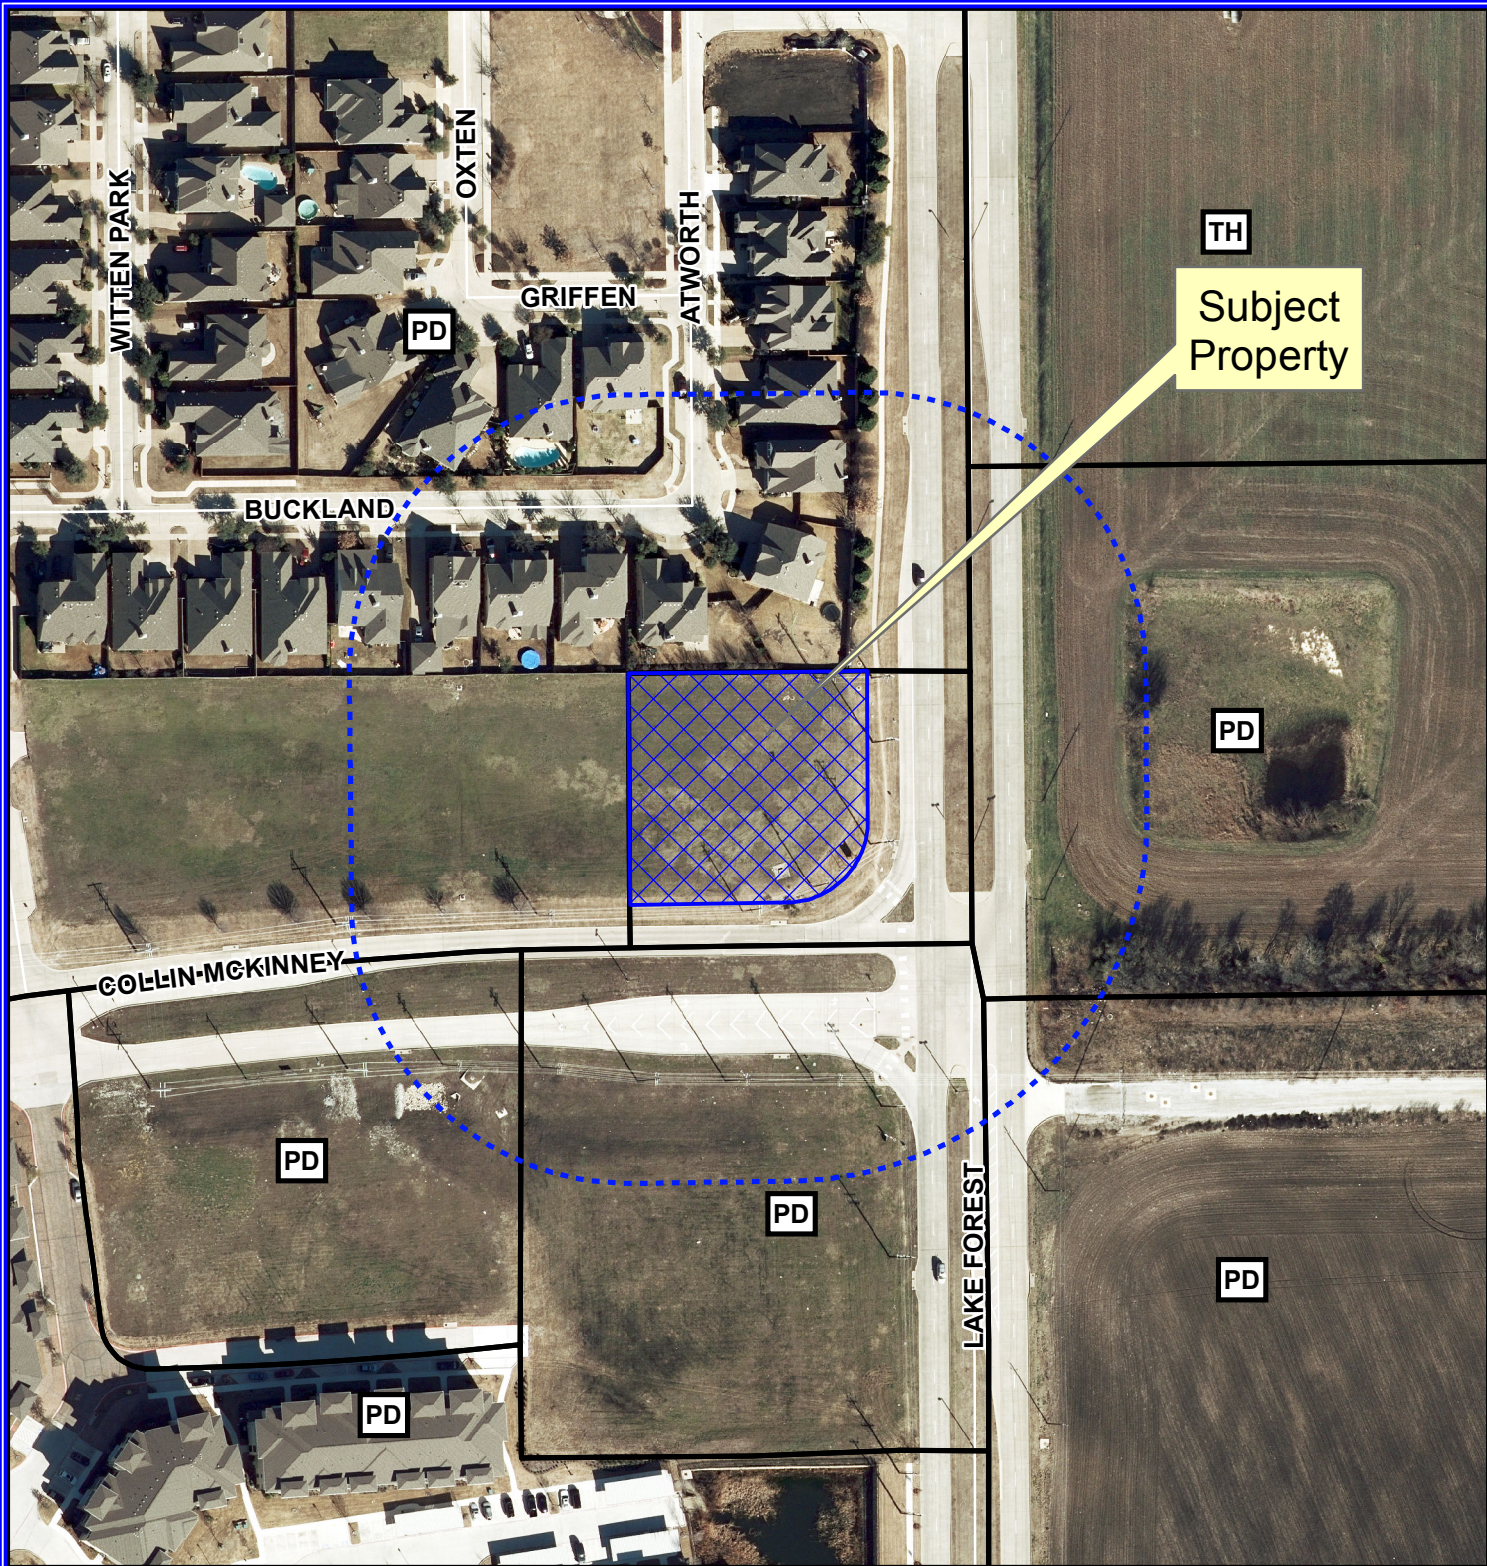

Notification Map

Case: 16-248SUP

--- 200' Buffer

Notification Map

Case: 16-248SUP

--- 200' Buffer