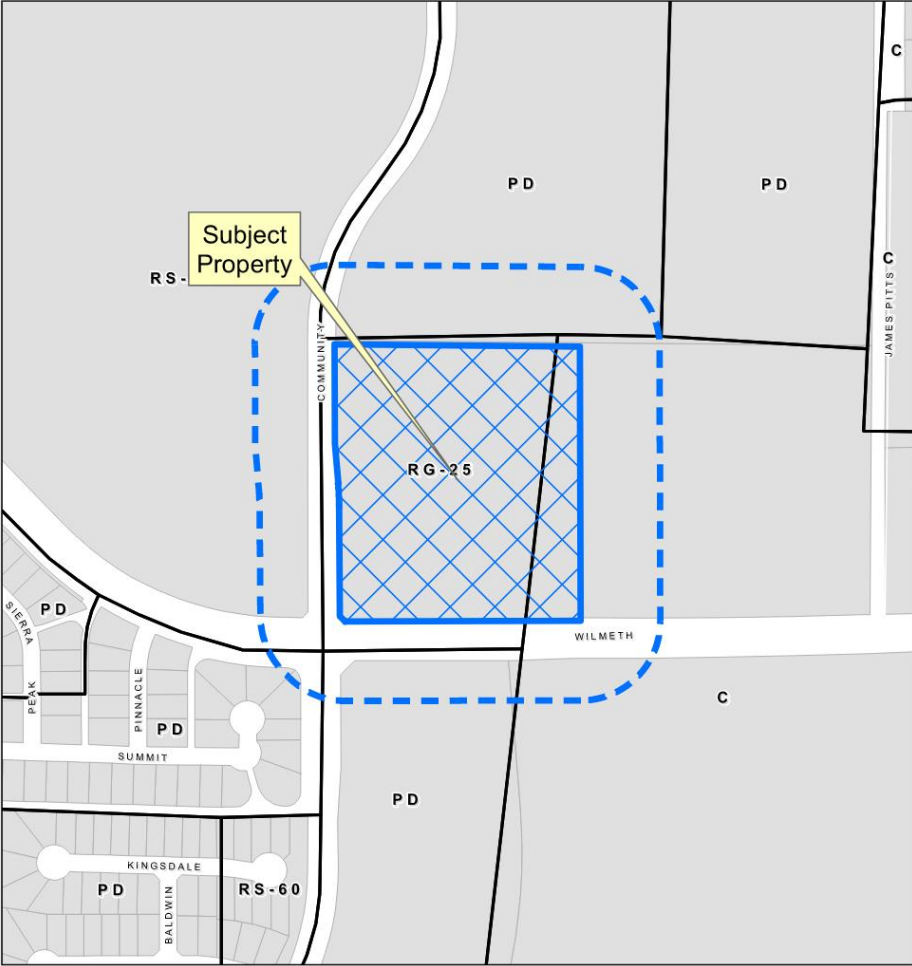

# Mill Stream Apartments Zoning

20-0141Z

# Location Map

# Aerial Exhibit

Looking West

Looking North

Looking South