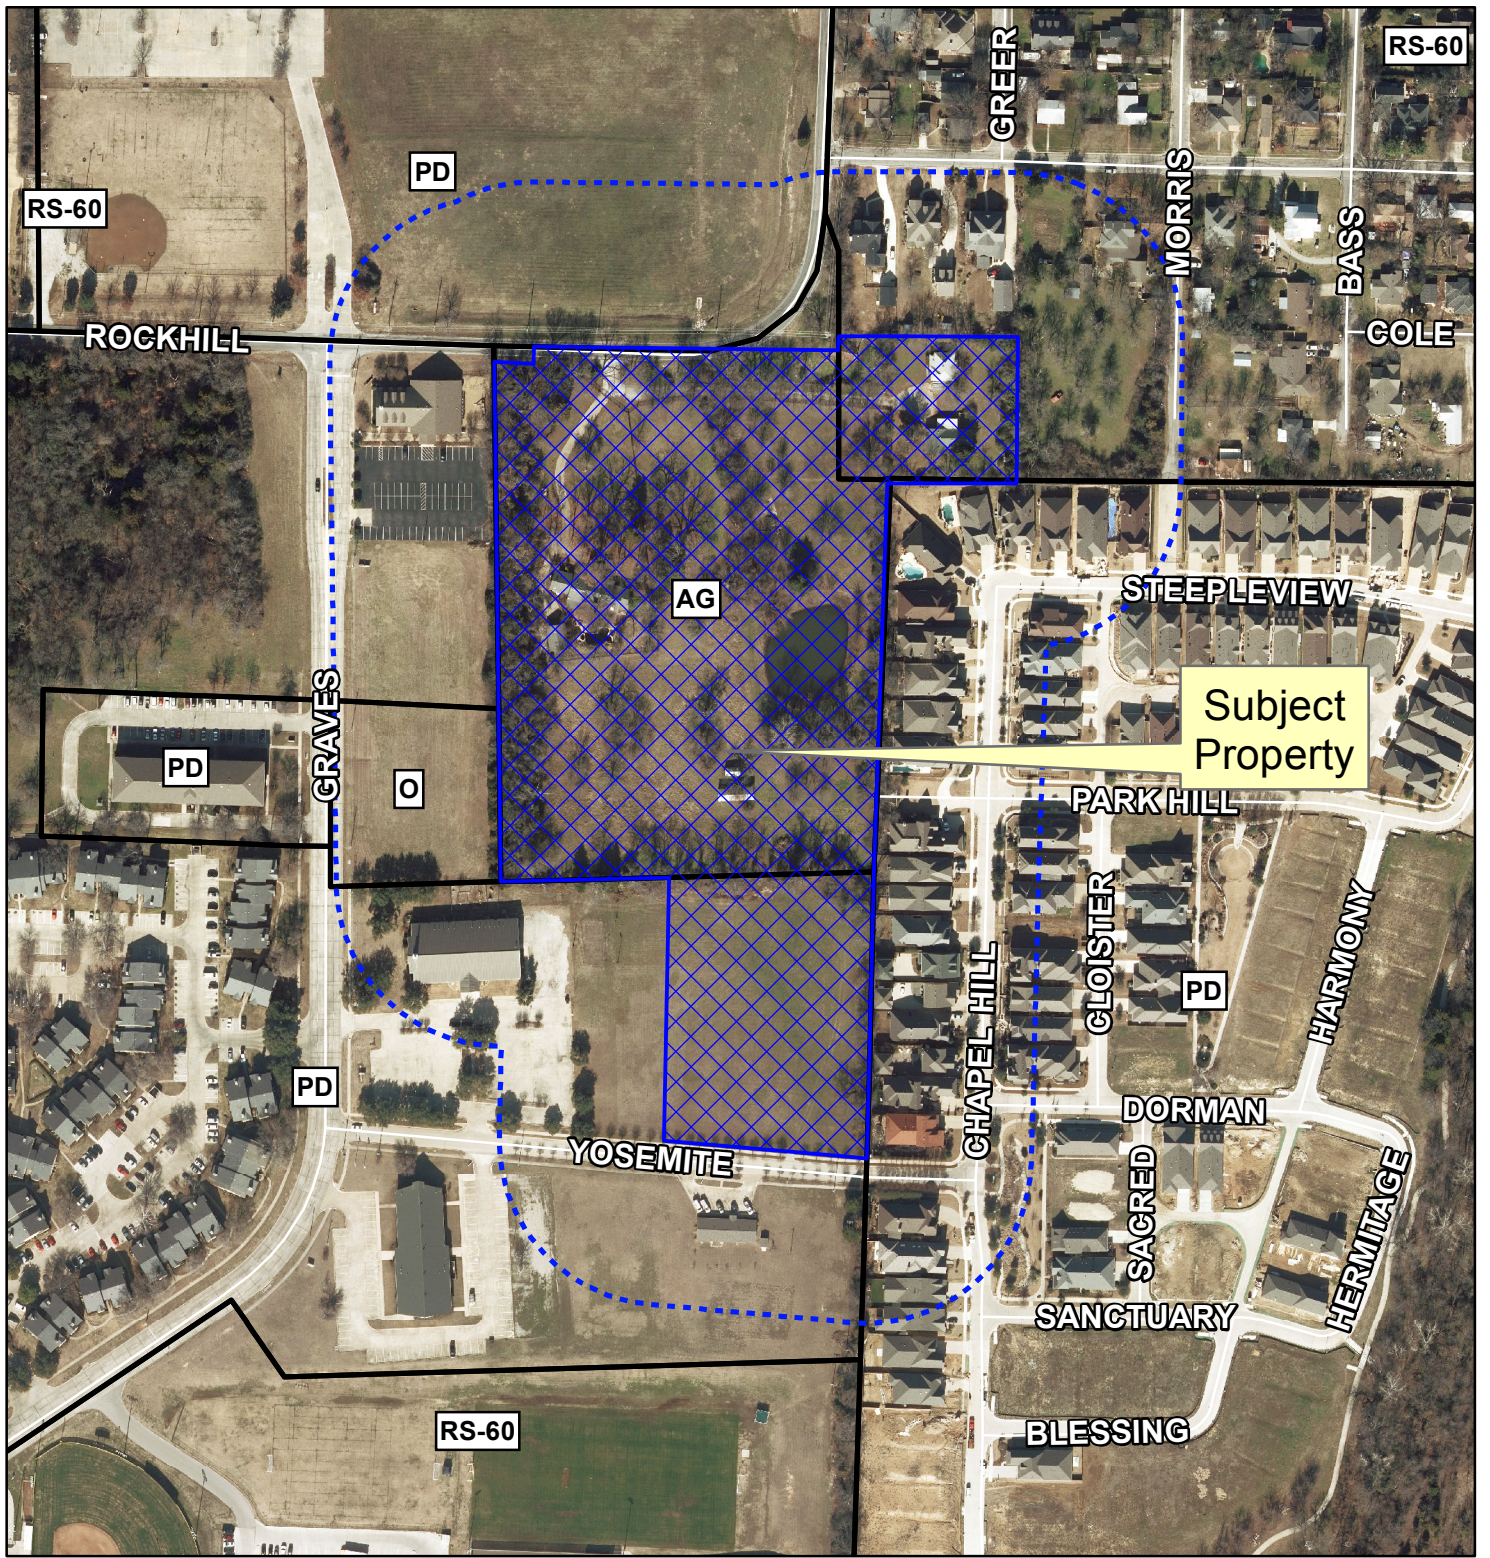

Notification Map

Case: 15-113Z

--- 200' buffer

Notification Map

Case: 15-113Z

--- 200' buffer