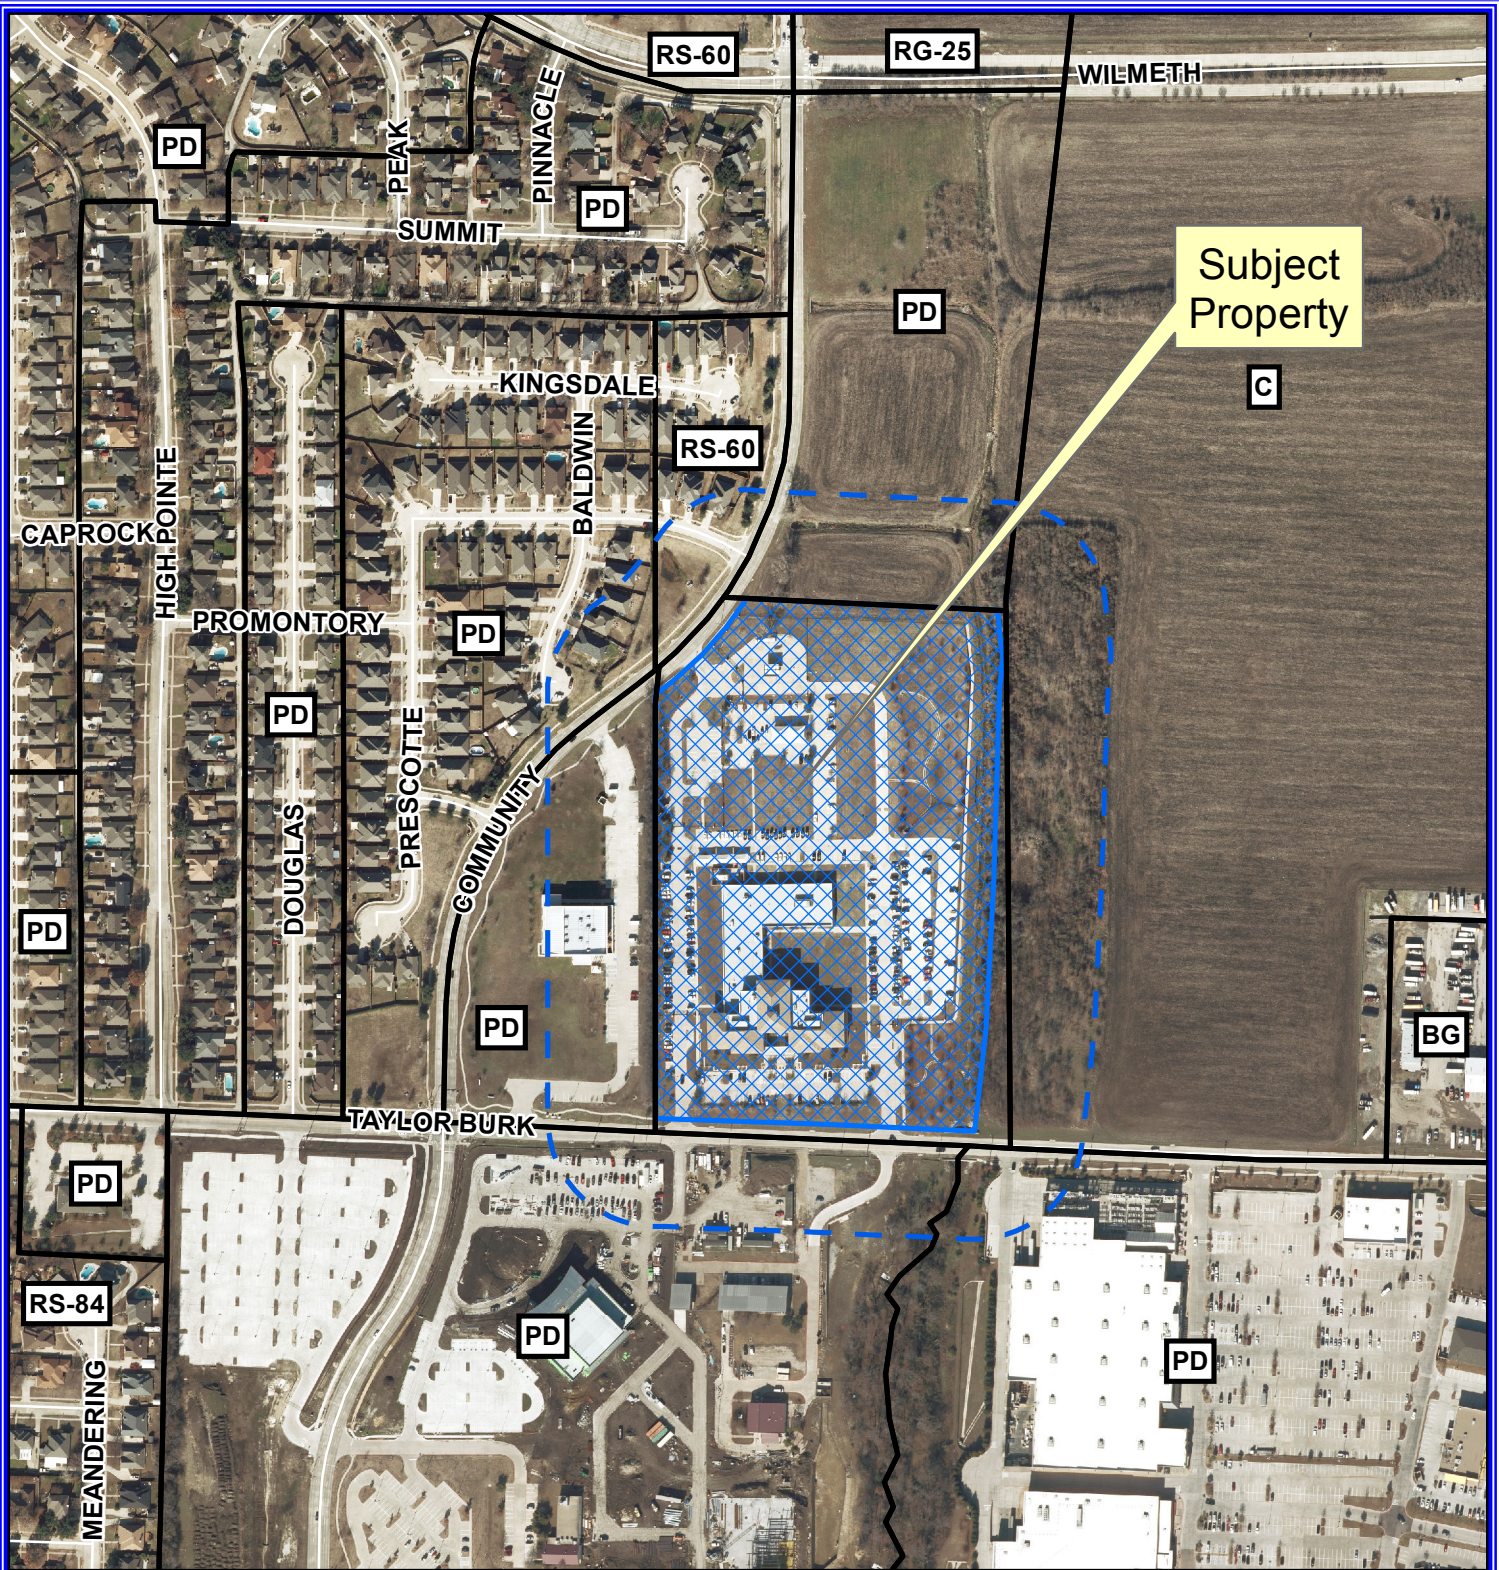

Notification Map

Case: 16-216SP

--- 200' Buffer

Notification Map

Case: 16-216SP

--- 200' Buffer