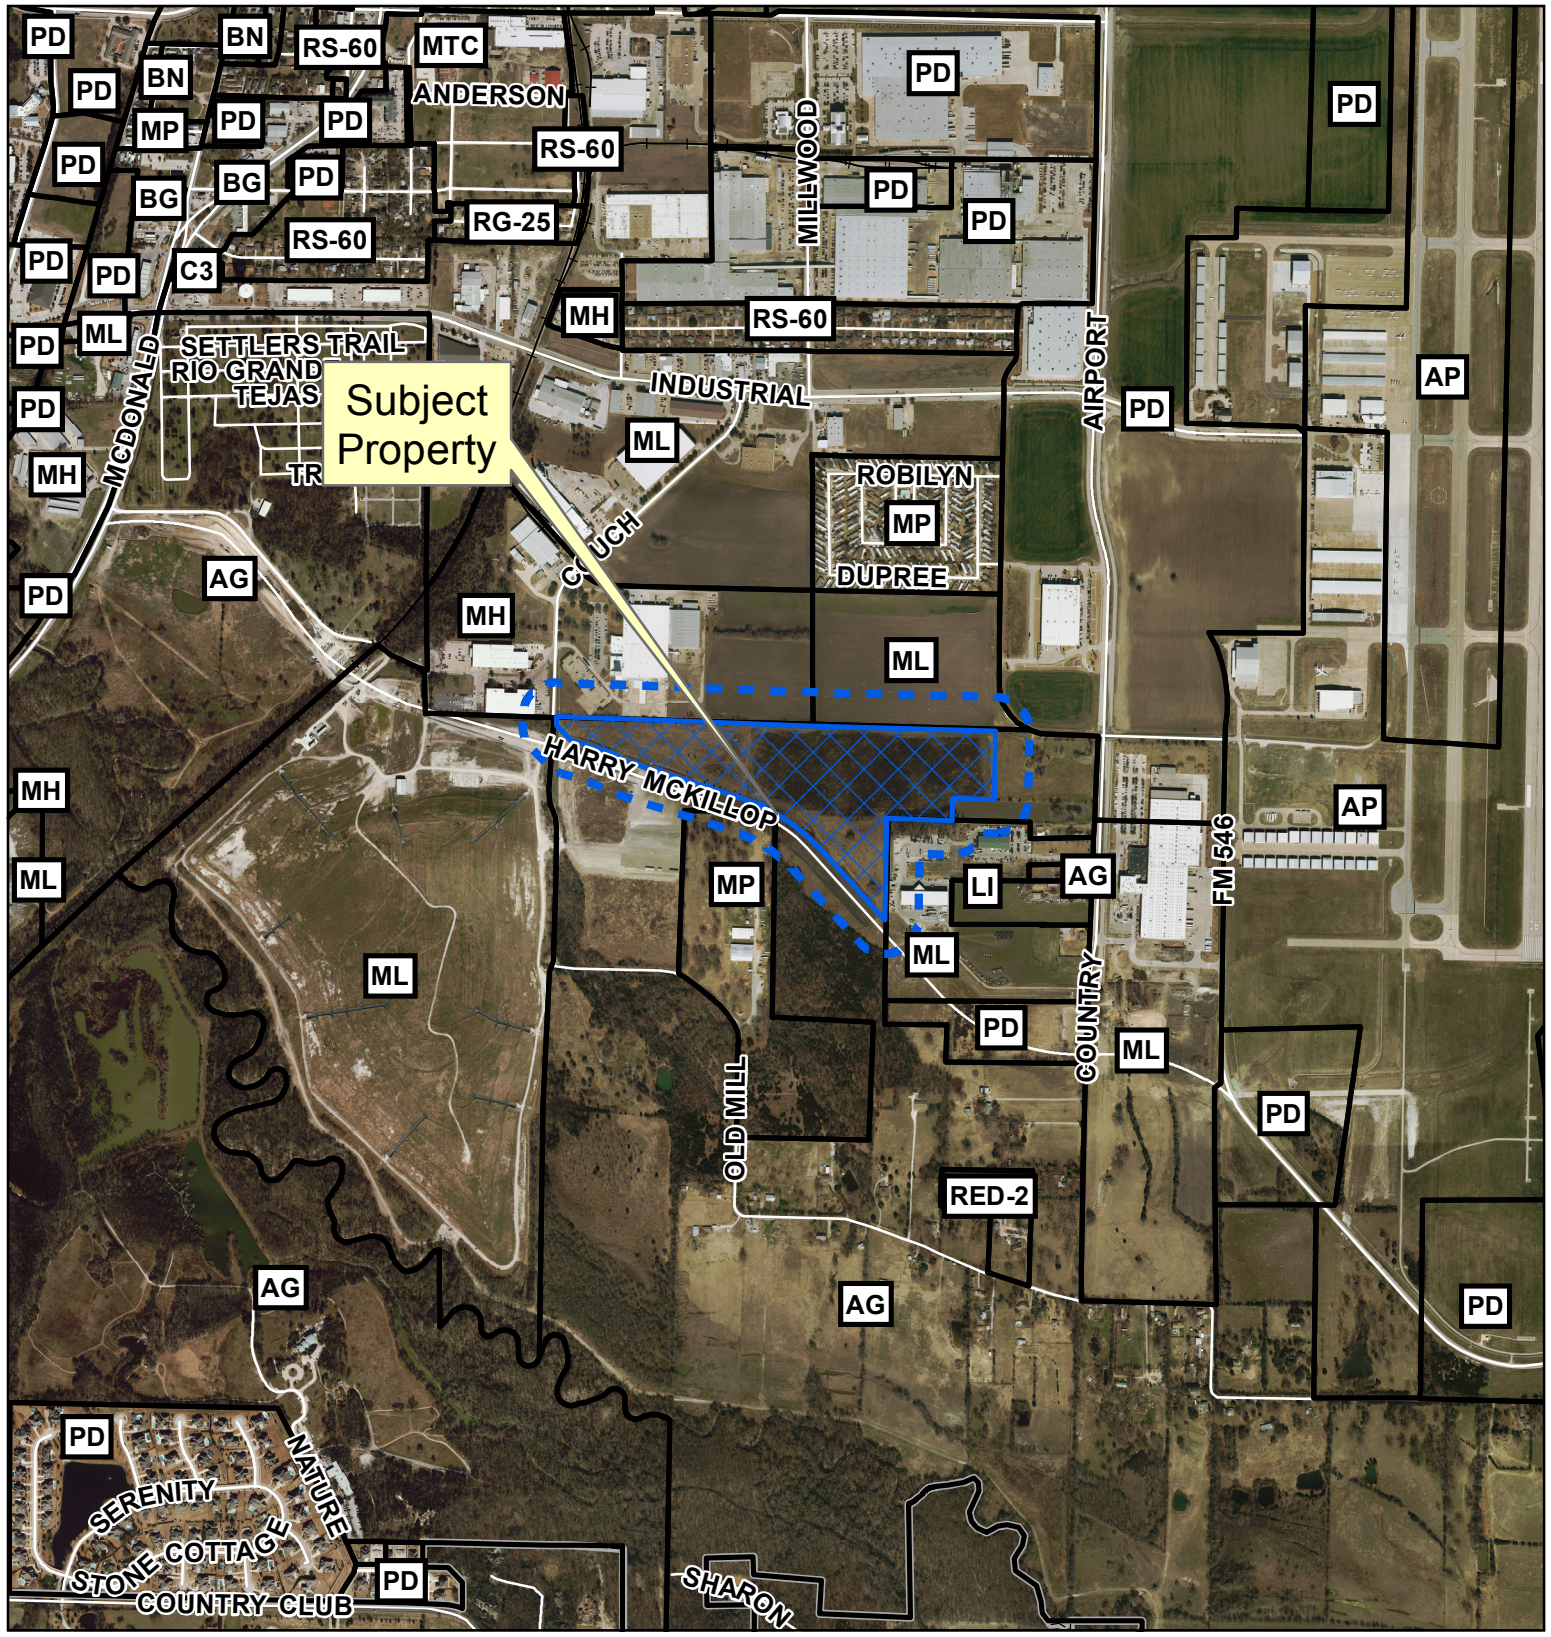

# Property Owner Notification Map

18-0086Z

DISCLAIMER: This map and information contained in it were developed exclusively for use by the City of McKinney. Any use or reliance on this map by anyone else is at that party's risk and without liability to the City of McKinney, its officials or employees for any discrepancies, errors, or variances which may exist.

### Property Owner Notification Map

18-0086Z

0 640 1,280 Feet

**DISCLAIMER:** This map and information contained in it were developed exclusively for use by the City of McKinney. Any use or reliance on this map by anyone else is at that party's risk and without liability to the City of McKinney, its officials or employees for any discrepancies, errors, or variances which may exist.