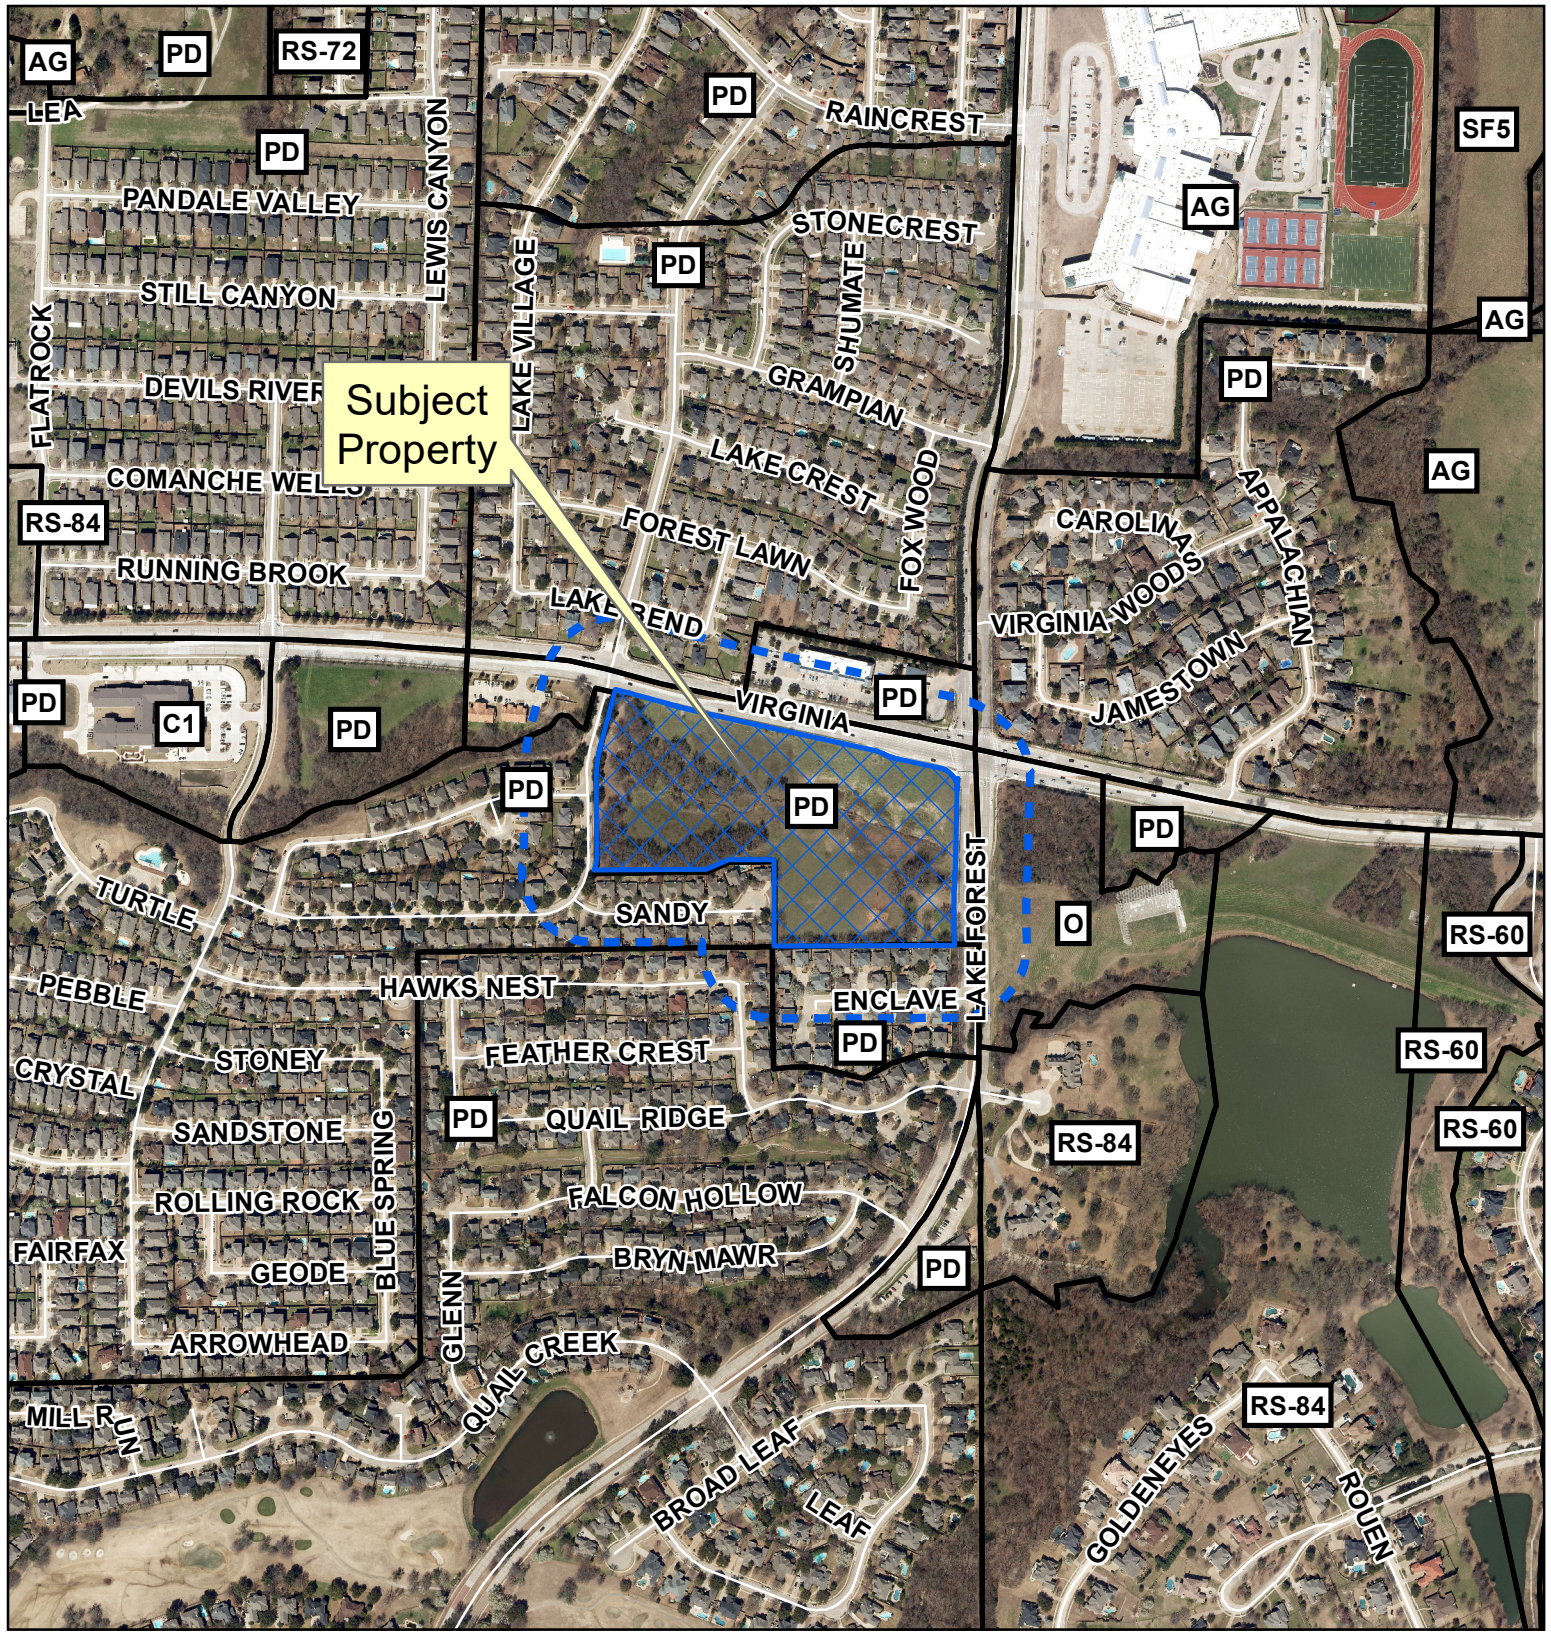

Property Owner Notification Map

20-0004Z

 200' Buffer

DISCLAIMER: This map and information contained in it were developed exclusively for use by the City of McKinney. Any use or reliance on this map by anyone else is at that party's risk and without liability to the City of McKinney, its officials or employees for any discrepancies, errors, or variances which may exist.

Document Path: C:\Users\jmess\Desktop\PlanningMap\Template2.mxd

Subject Property

Property Owner Notification Map

20-0004Z

 200' Buffer

DISCLAIMER: This map and information contained in it were developed exclusively for use by the City of McKinney. Any use or reliance on this map by anyone else is at that party's risk and without liability to the City of McKinney, its officials or employees for any discrepancies, errors, or variances which may exist.