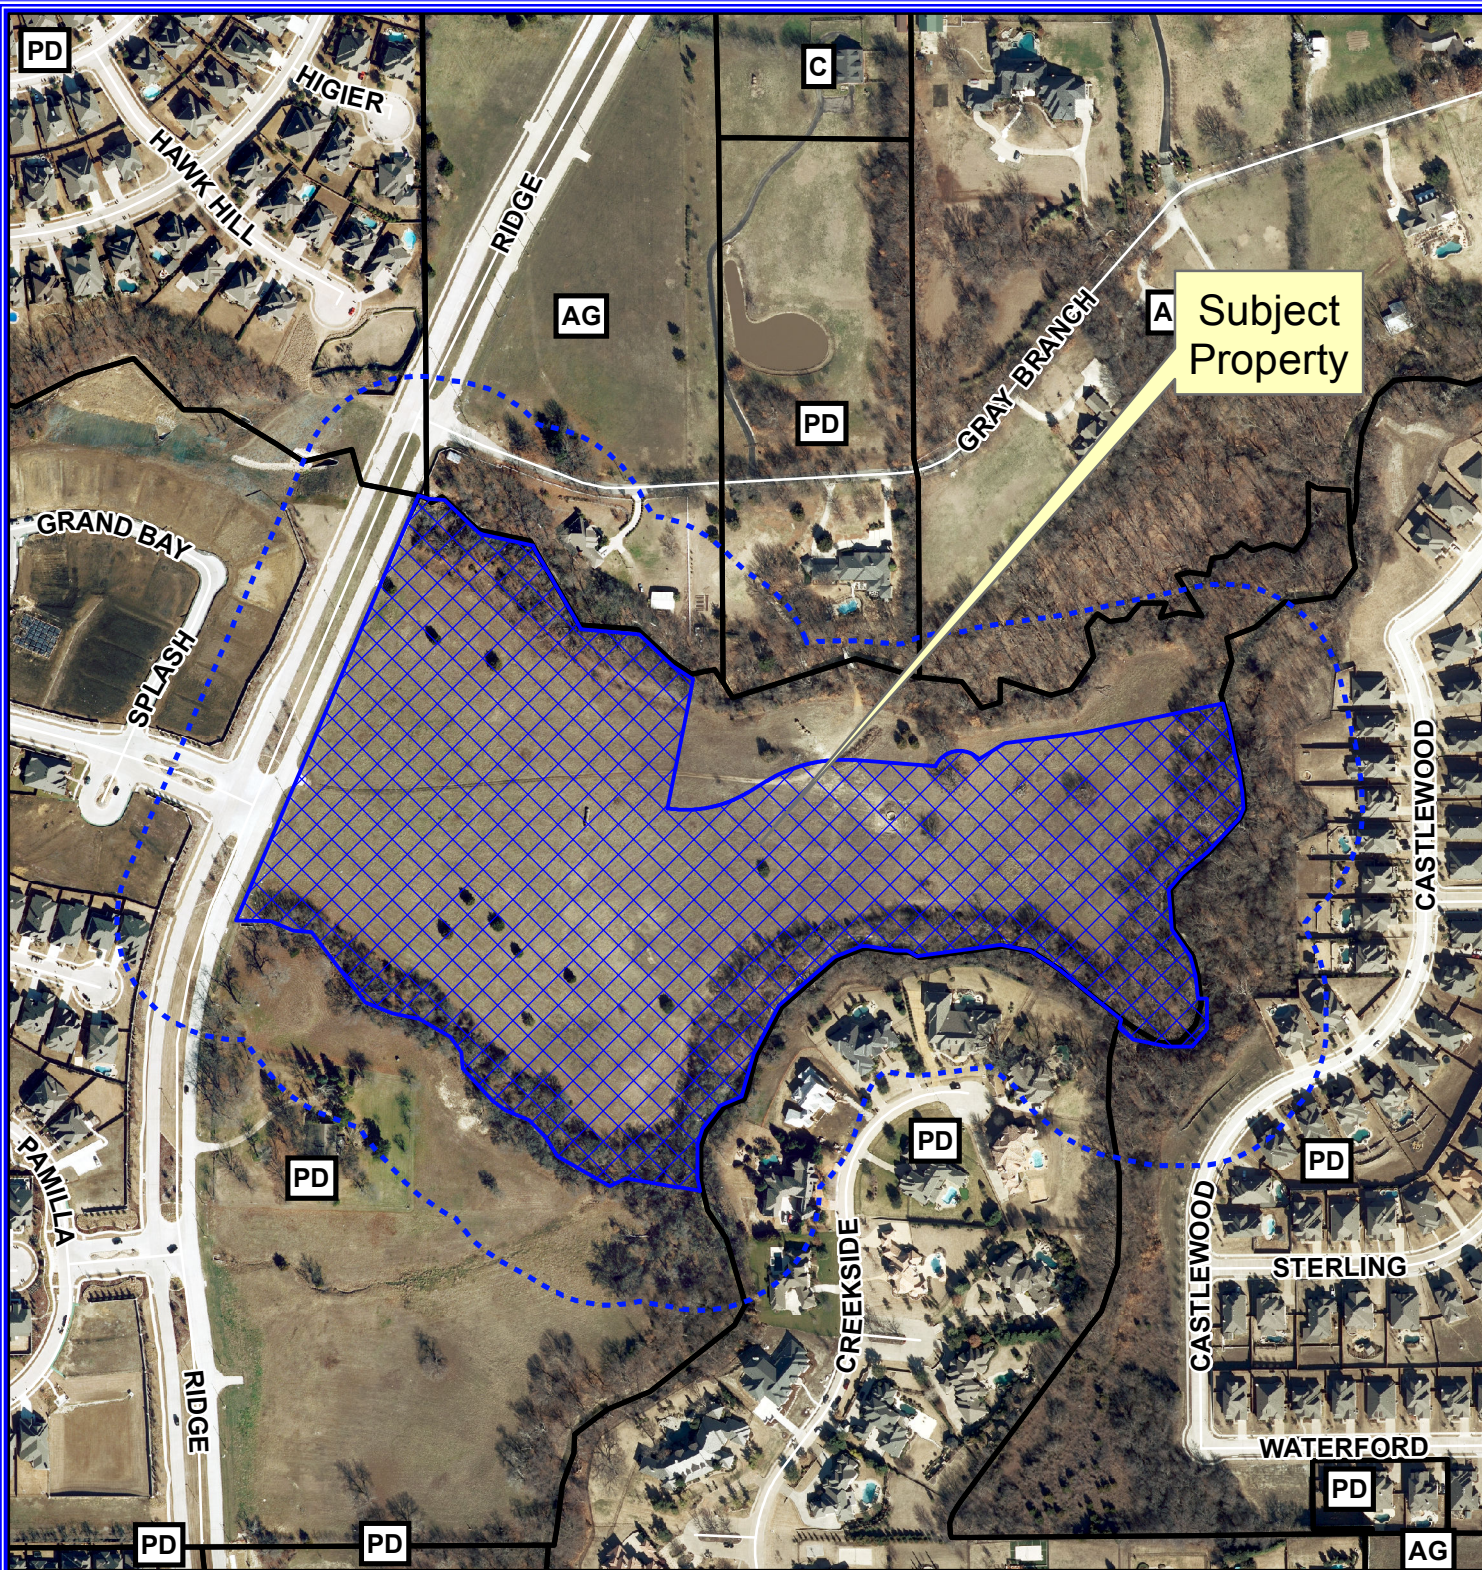

Notification Map

Case: 16-196SUP

--- 200' Buffer

Vicinity Map

Notification Map

Case: 16-196SUP

--- 200' Buffer