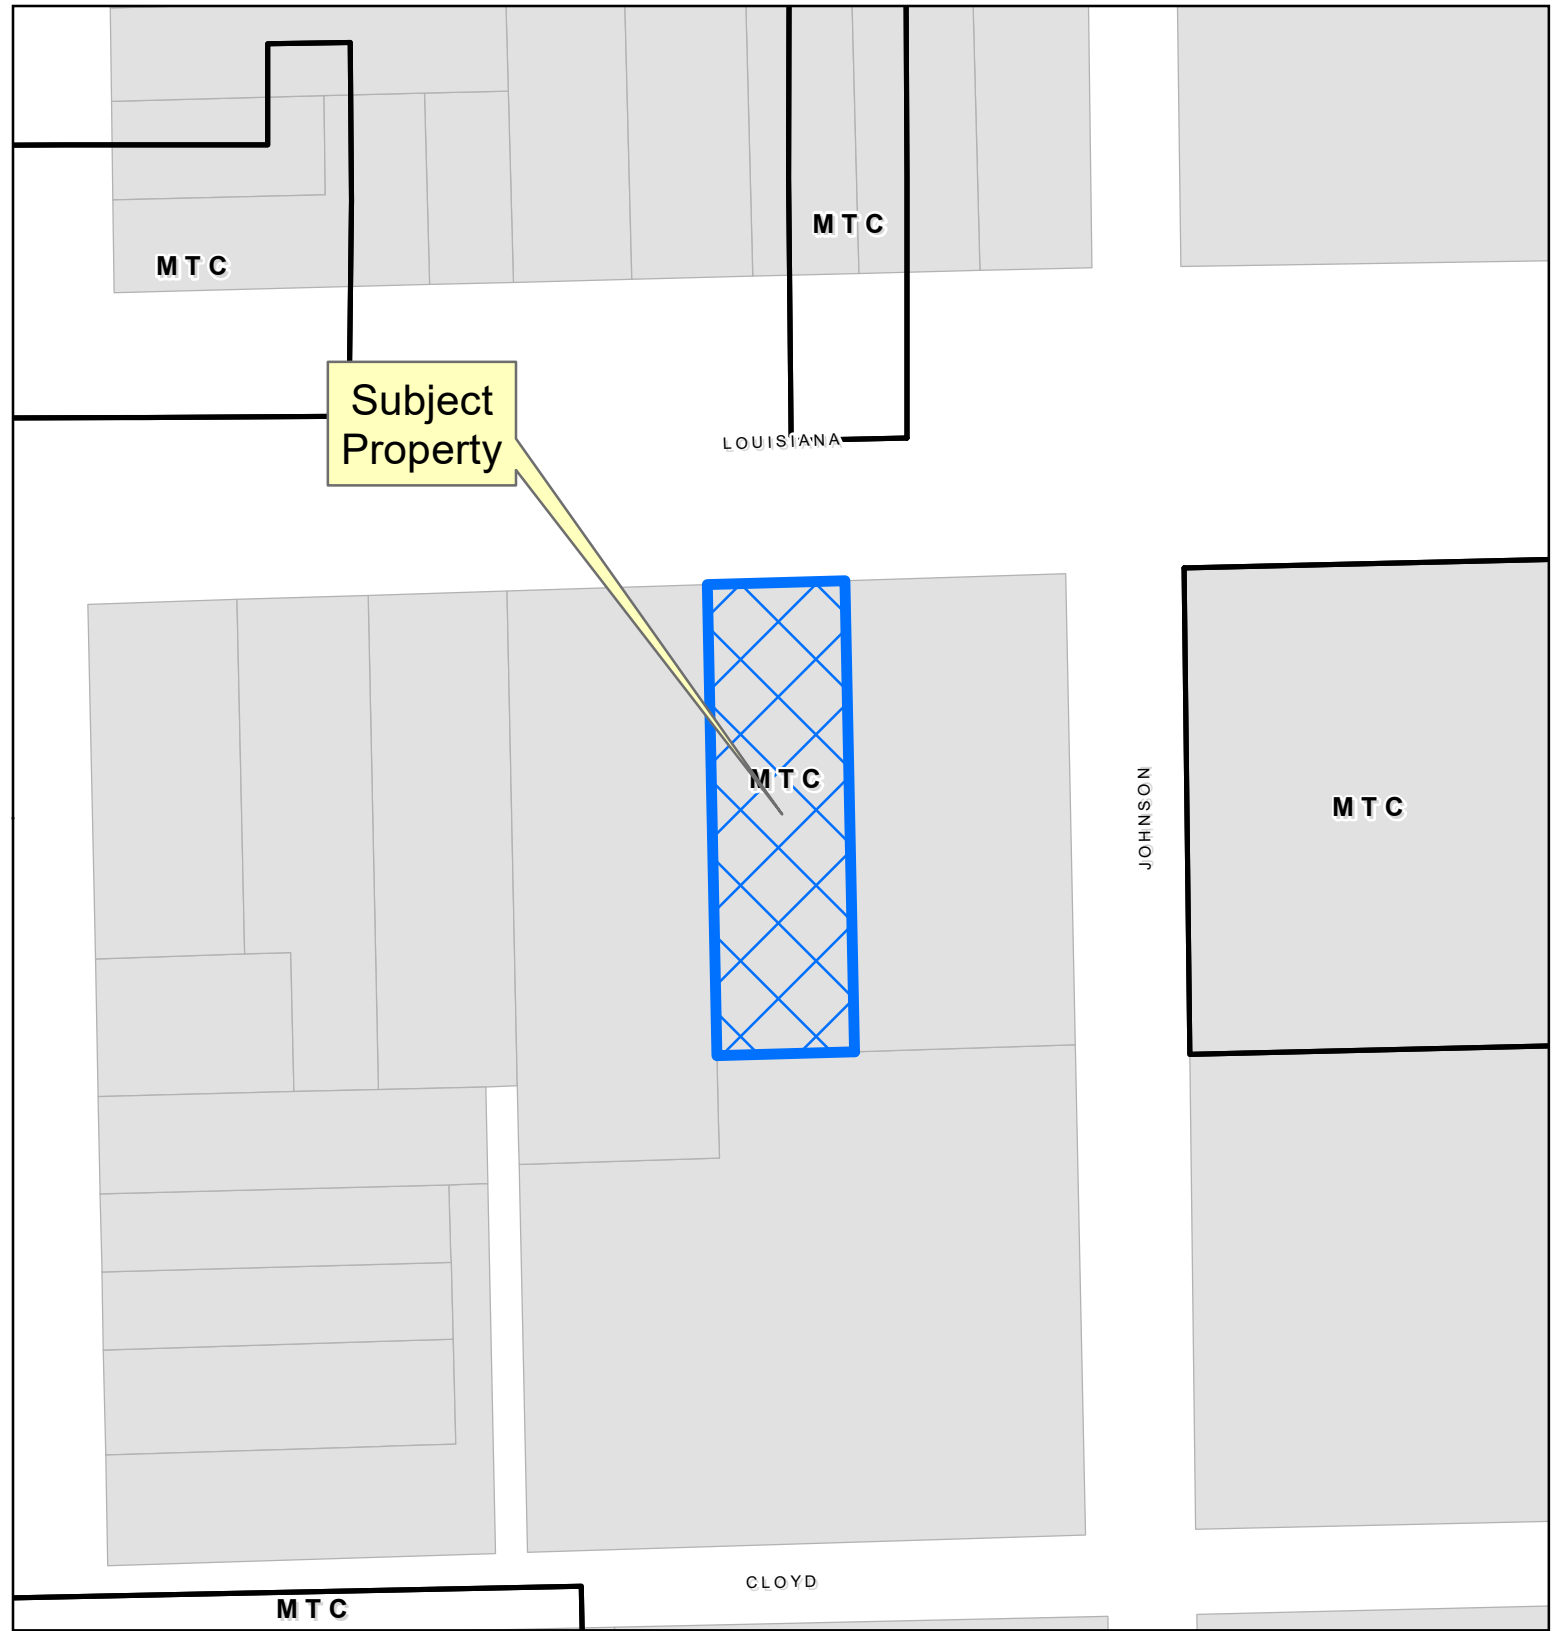

Location Map

22-0017SUP

0 10 20 Feet

Case

DISCLAIMER: This map and information contained in it were developed exclusively for use by the City of McKinney. Any use or reliance on this map by anyone else is at that party's risk and without liability to the City of McKinney, its officials or employees for any discrepancies, errors, or variances which may exist.

Location Map

22-0017SUP

DISCLAIMER: This map and information contained in it were developed exclusively for use by the City of McKinney. Any use or reliance on this map by anyone else is at that party's risk and without liability to the City of McKinney, its officials or employees for any discrepancies, errors, or variances which may exist.