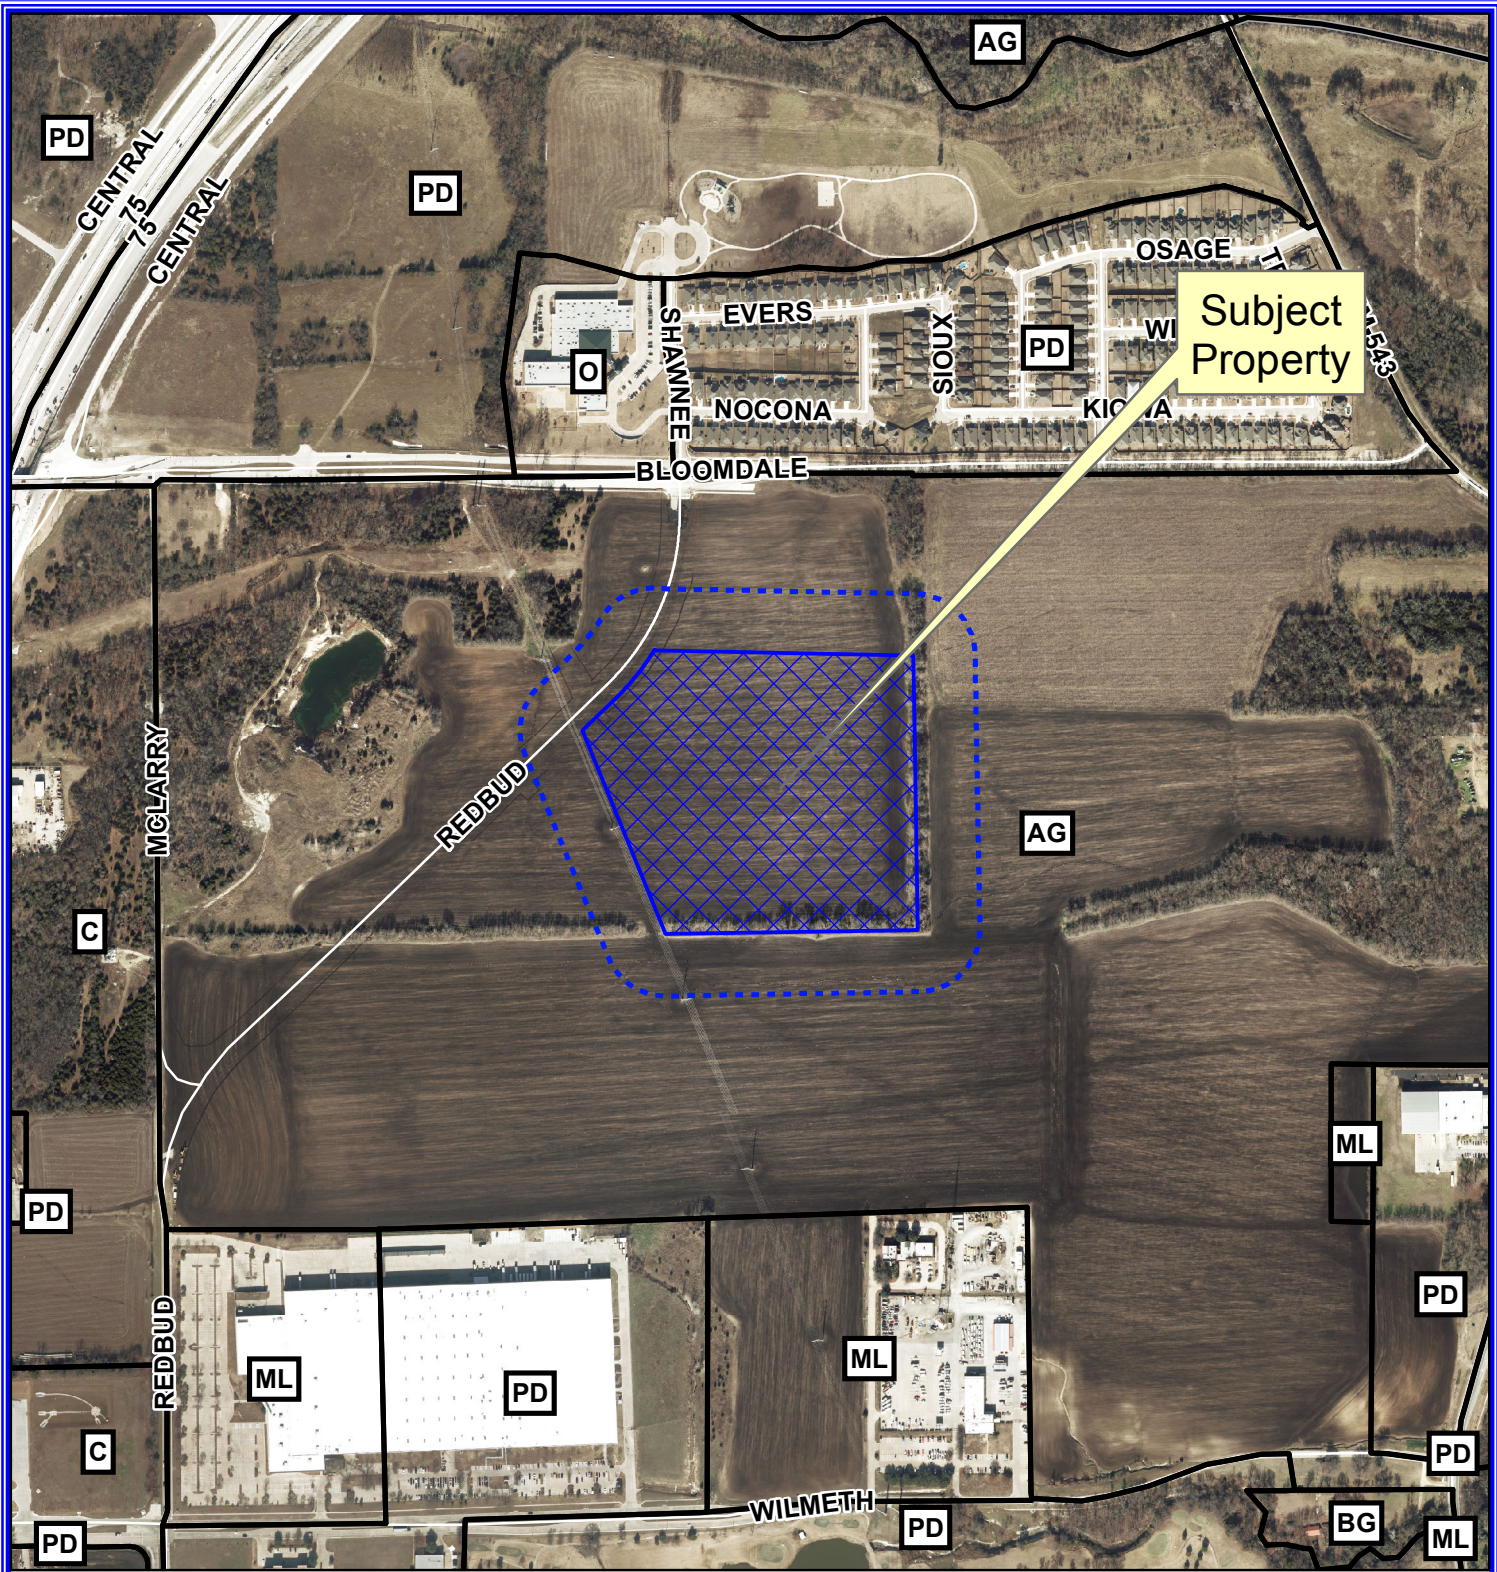

Notification Map

Case: 16-260Z

--- 200' Buffer

Notification Map

Case: 16-260Z

--- 200' Buffer

Vicinity Map