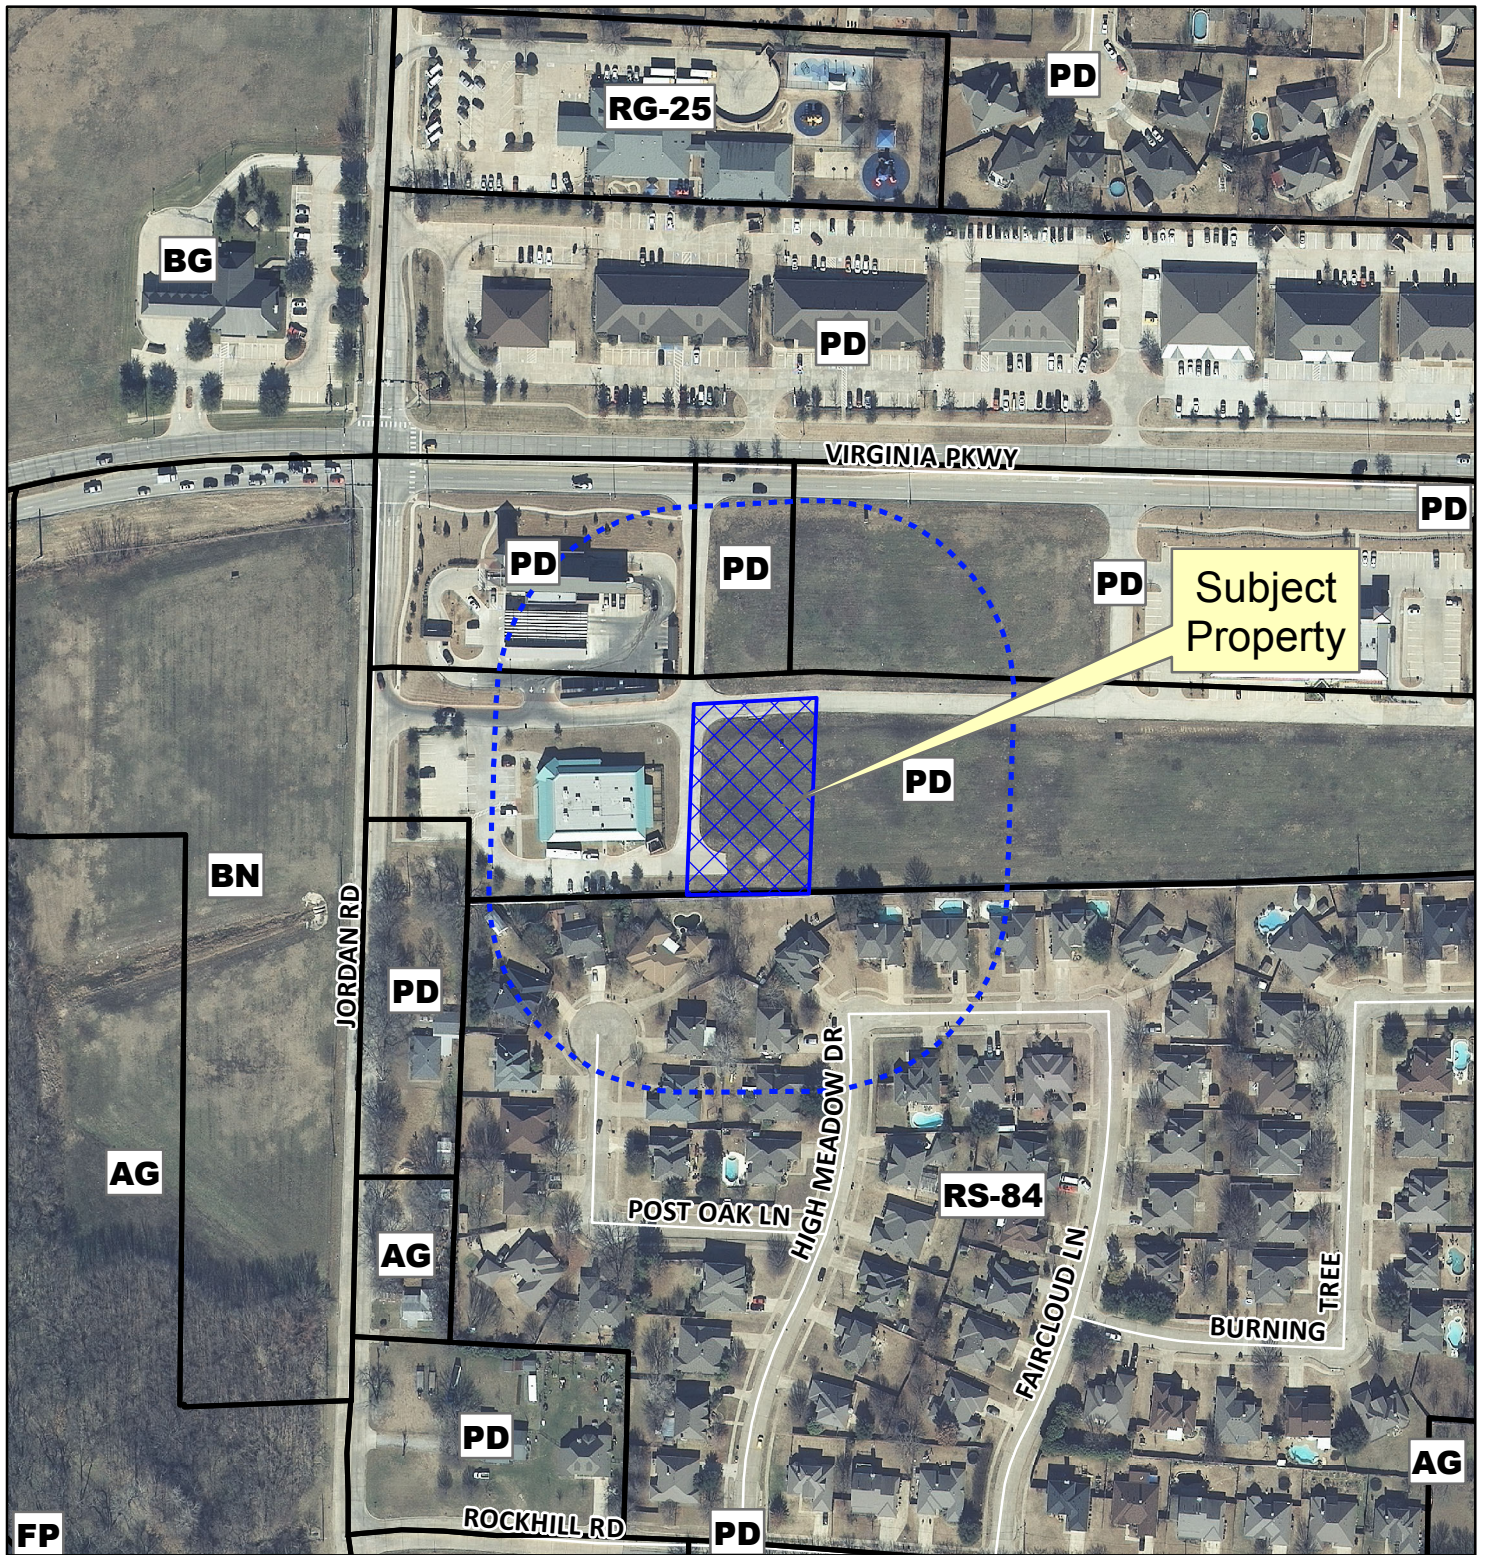

Notification Map

Case: 13-069SP

--- 200' Notification Buffer

Notification Map

Case: 13-069SP

--- 200' Notification Buffer