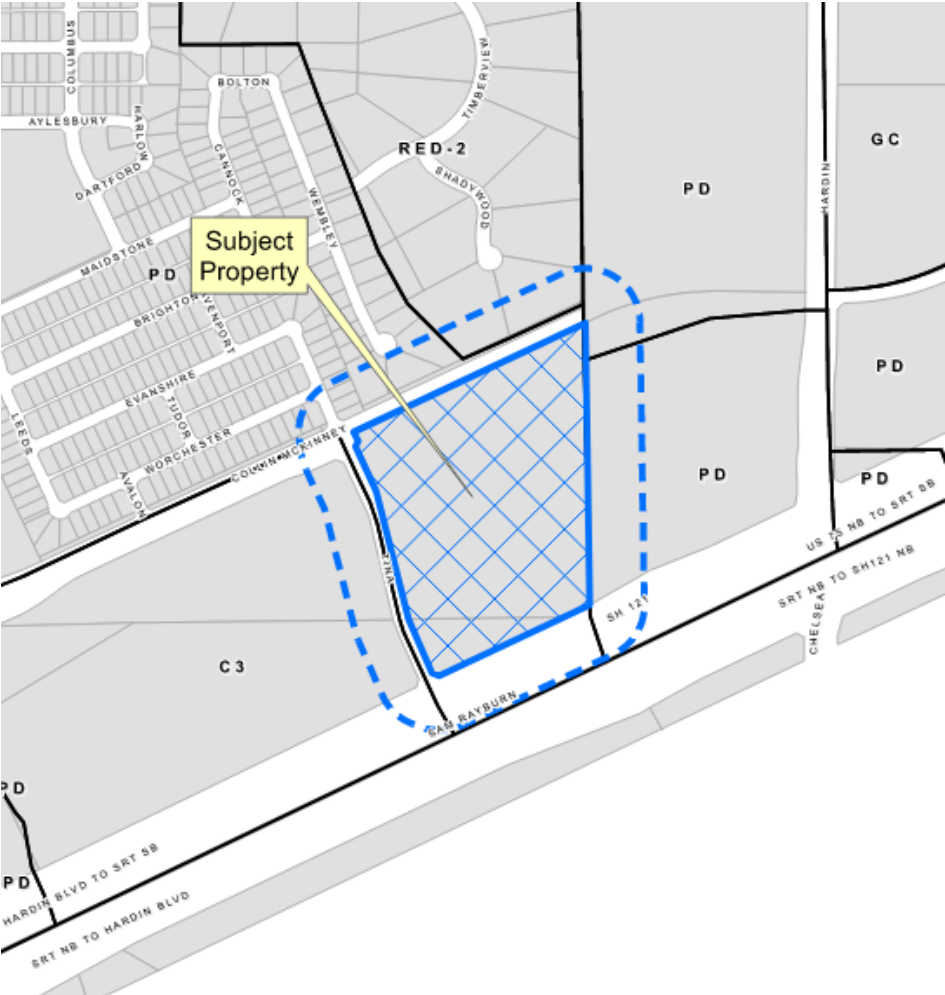

# Roanoke Manor East Rezoning

21-0155Z

# Location Map

# Aerial Exhibit

# Proposed Zoning Exhibit