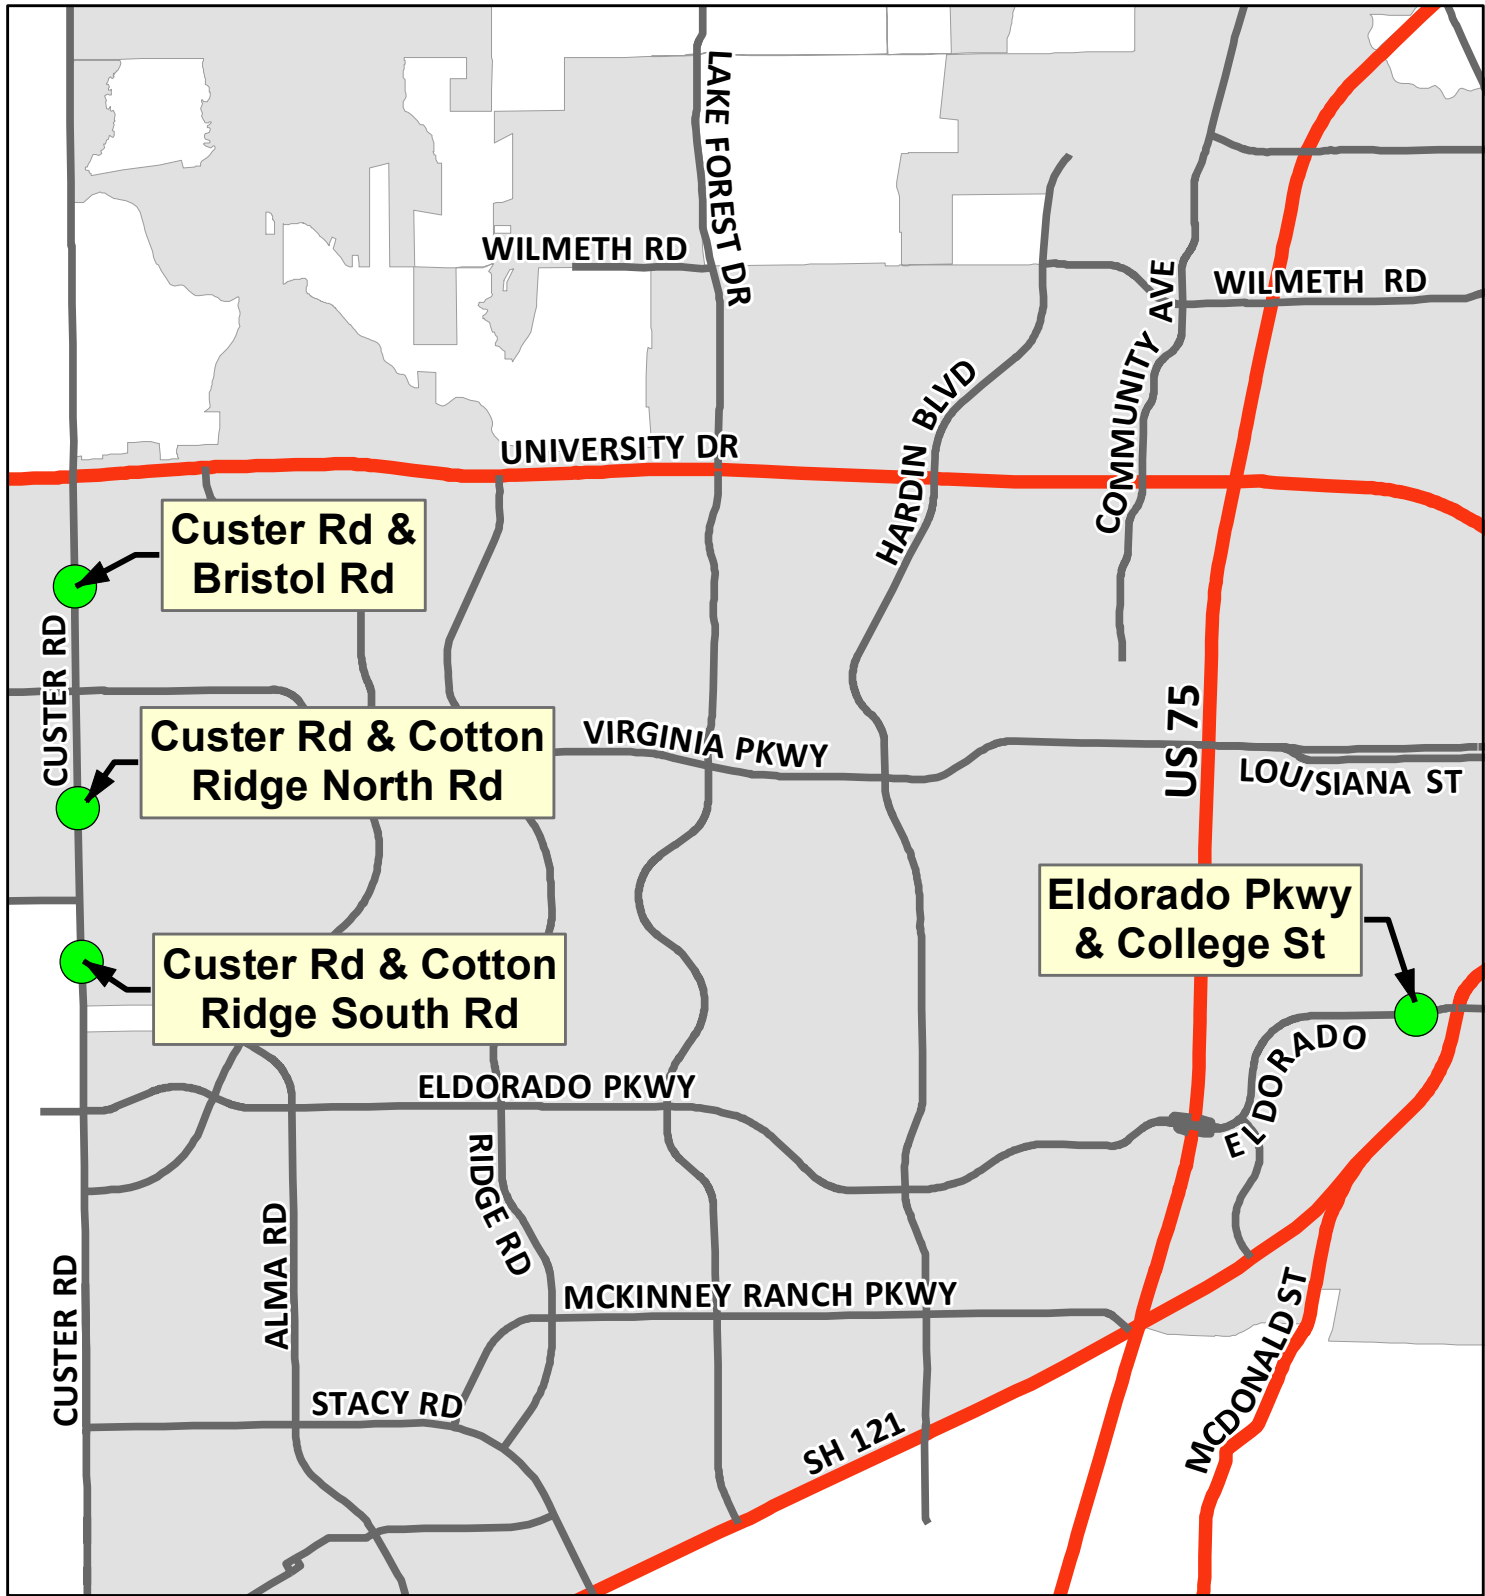

Path: Y:\GIS\ISW\ork\Green\Engineering\Council Agenda Items\New Traffic Signals\New Traffic Signals Various Locations.mxd

Four New Traffic Signals at Various Locations

DISCLAIMER: This map and information contained in it were developed exclusively for use by the City of McKinney. Any use or reliance on this map by anyone else is at that party's risk and without liability to the City of McKinney, its officials or employees for any discrepancies, errors, or variances which may exist.