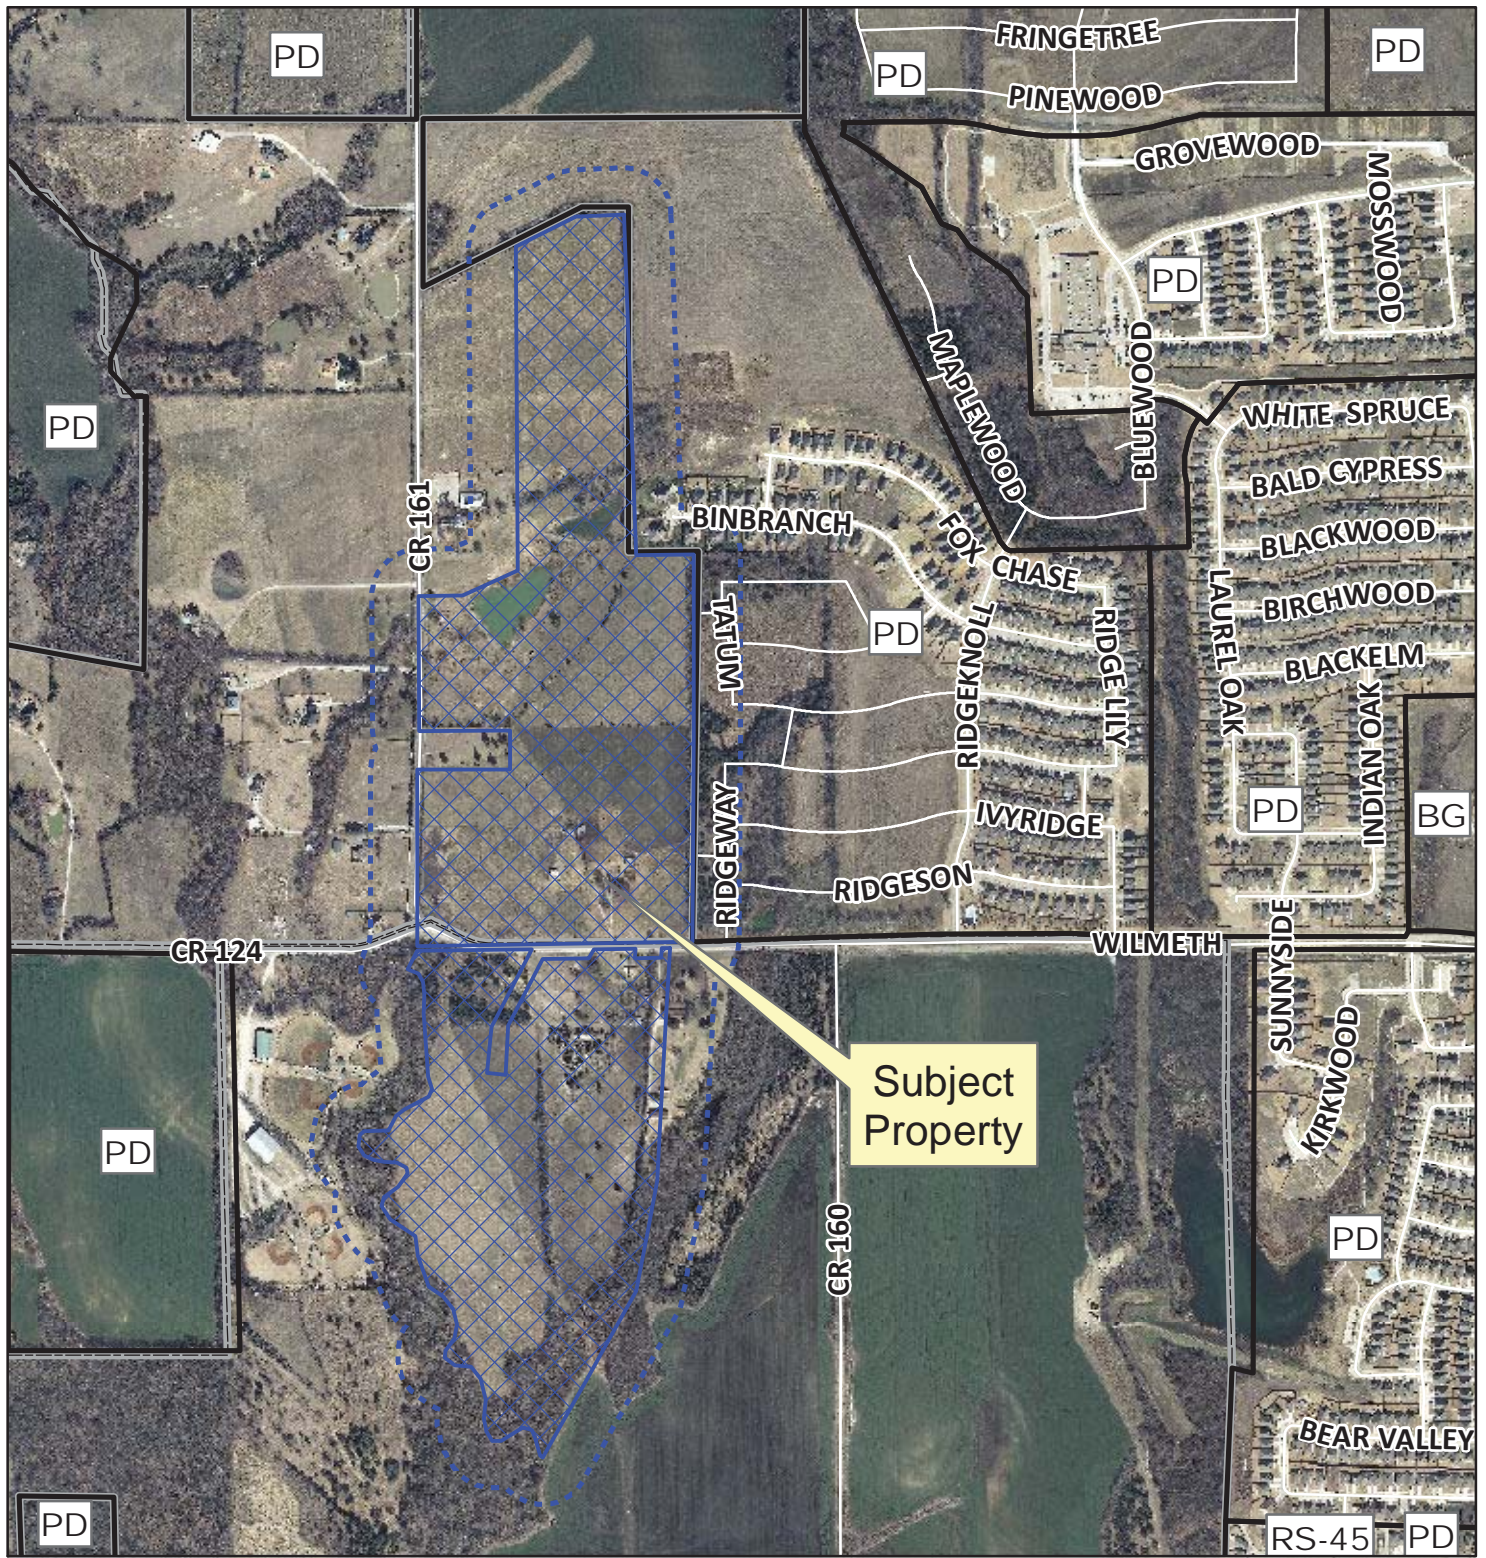

Subject Property

Vicinity Map

Path: S:\MCKGIS\Notification\Projects\2013\13-190Z.mxd

DISCLAIMER: This map and information contained in it were developed exclusively for use by the City of McKinney. Any use or reliance on this map by anyone else is at that party's risk and without liability to the City of McKinney, its officials or employees for any discrepancies, errors, or variances which may exist.

Subject Property

0 250 500 Feet

Vicinity Map