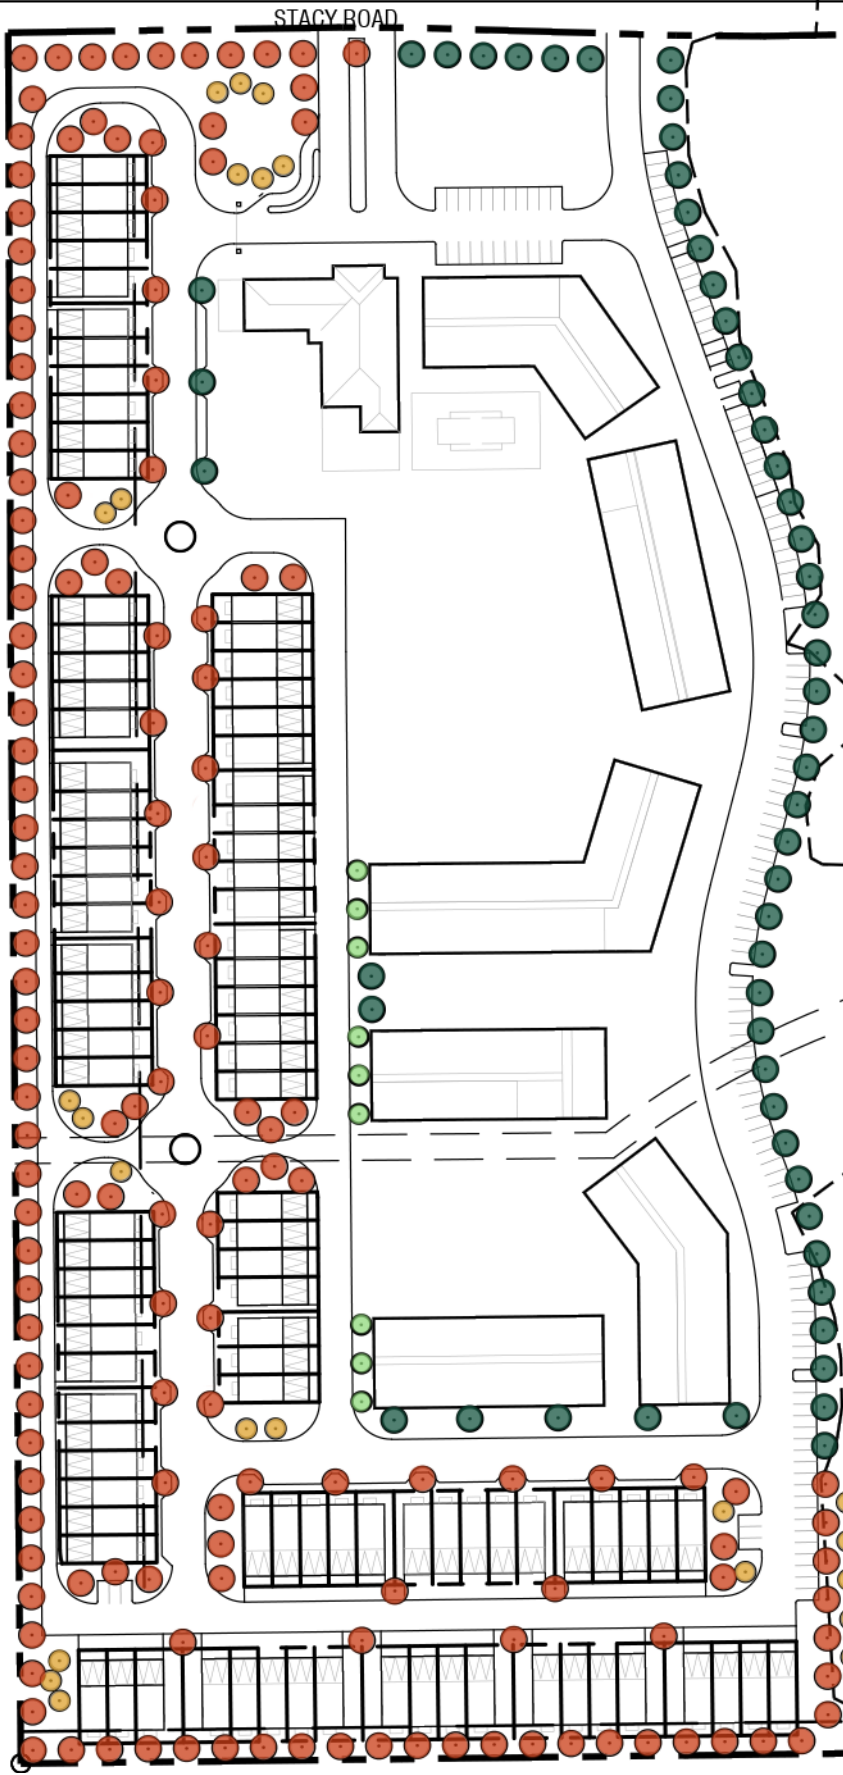

DWG: H:\WORKSPACE\2022\03\2022-10-31 AM
I:\WORKSPACE\PROJECTS\PROPOSALS\AIR\2022\20220101...PI_SPCA\CAD\REFERENCES\TITLEBLOCK_EXHIBITB_TITLEBLOCK.DWG
3/10/2022 10:51 AM
PLOTTED BY
DWG NAME
LAST SAVED

NOTE:
TREE LOCATIONS SUBJECT
TO CHANGE DUE TO UTILITY
CONFLICTS

LEGEND:

- TOWNHOME
  CANOPY TREE (149)
- TOWNHOME
  ORNAMENTAL TREE (23)
- MULTI-FAMILY
  CANOPY TREE (54)
- MULTI-FAMILY
  ORNAMENTAL TREE (9)

Stacy Road SPCA

Exhibit Y - Landscape Plan
McKinney, Texas
March 2022

Kimley»Horn
13455 Noel Road, Suite 700
Dallas, Texas 75240
972-770-1300
State of Texas Registration No. F-928