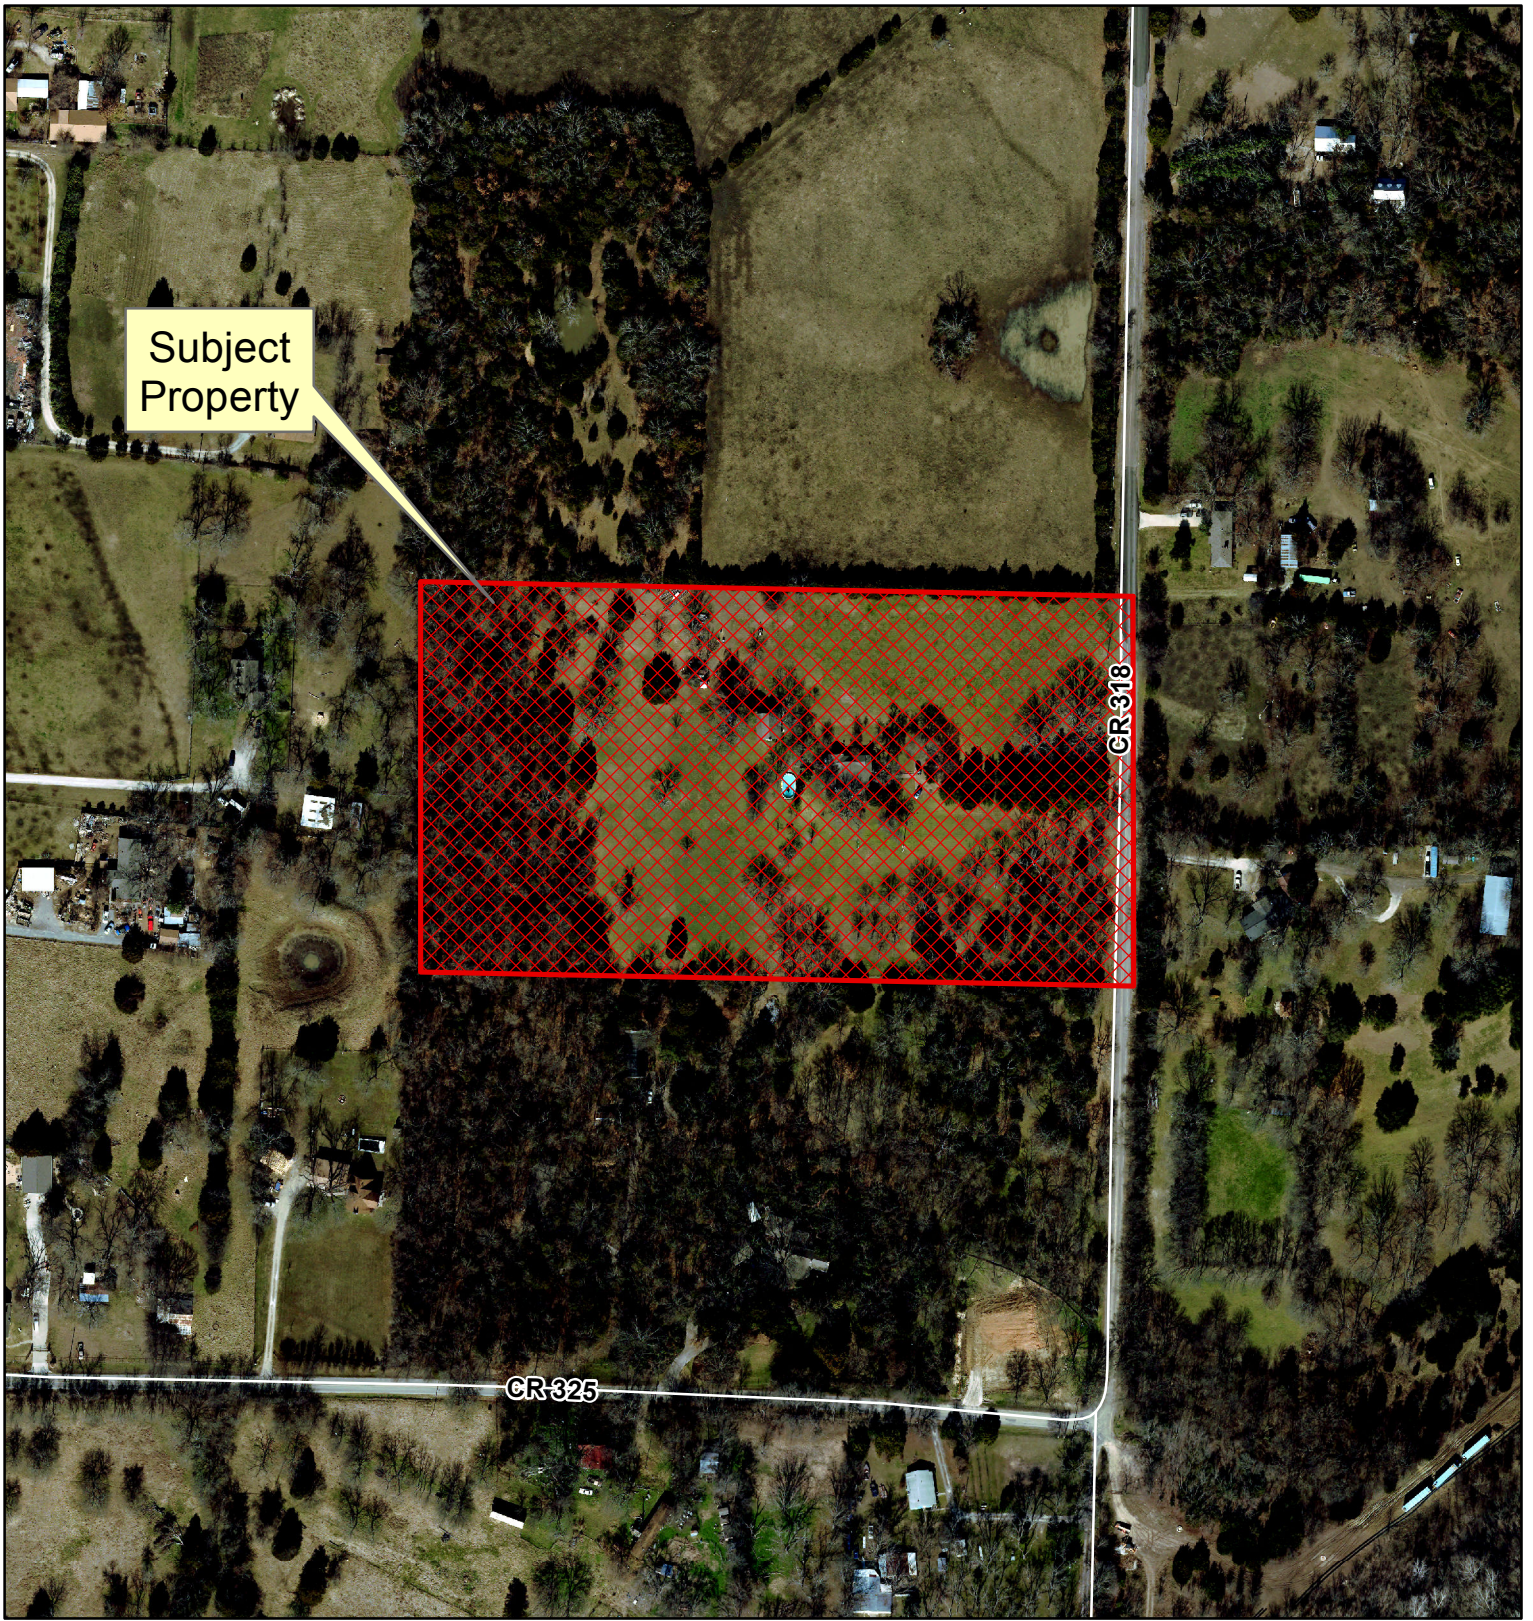

Subject Property

CR 318

CR 325

Location Map

200' Buffer

DISCLAIMER: This map and information contained in it were developed exclusively for use by the City of McKinney. Any use or reliance on this map by anyone else is at that party's risk and without liability to the City of McKinney, its officials or employees for any discrepancies, errors, or variances which may exist.

Location Map

200' Buffer

DISCLAIMER: This map and information contained in it were developed exclusively for use by the City of McKinney. Any use or reliance on this map by anyone else is at that party's risk and without liability to the City of McKinney, its officials or employees for any discrepancies, errors, or variances which may exist.

Path: S:\MCKGIS\Notification\Projects\2017\17-287PF.mxd