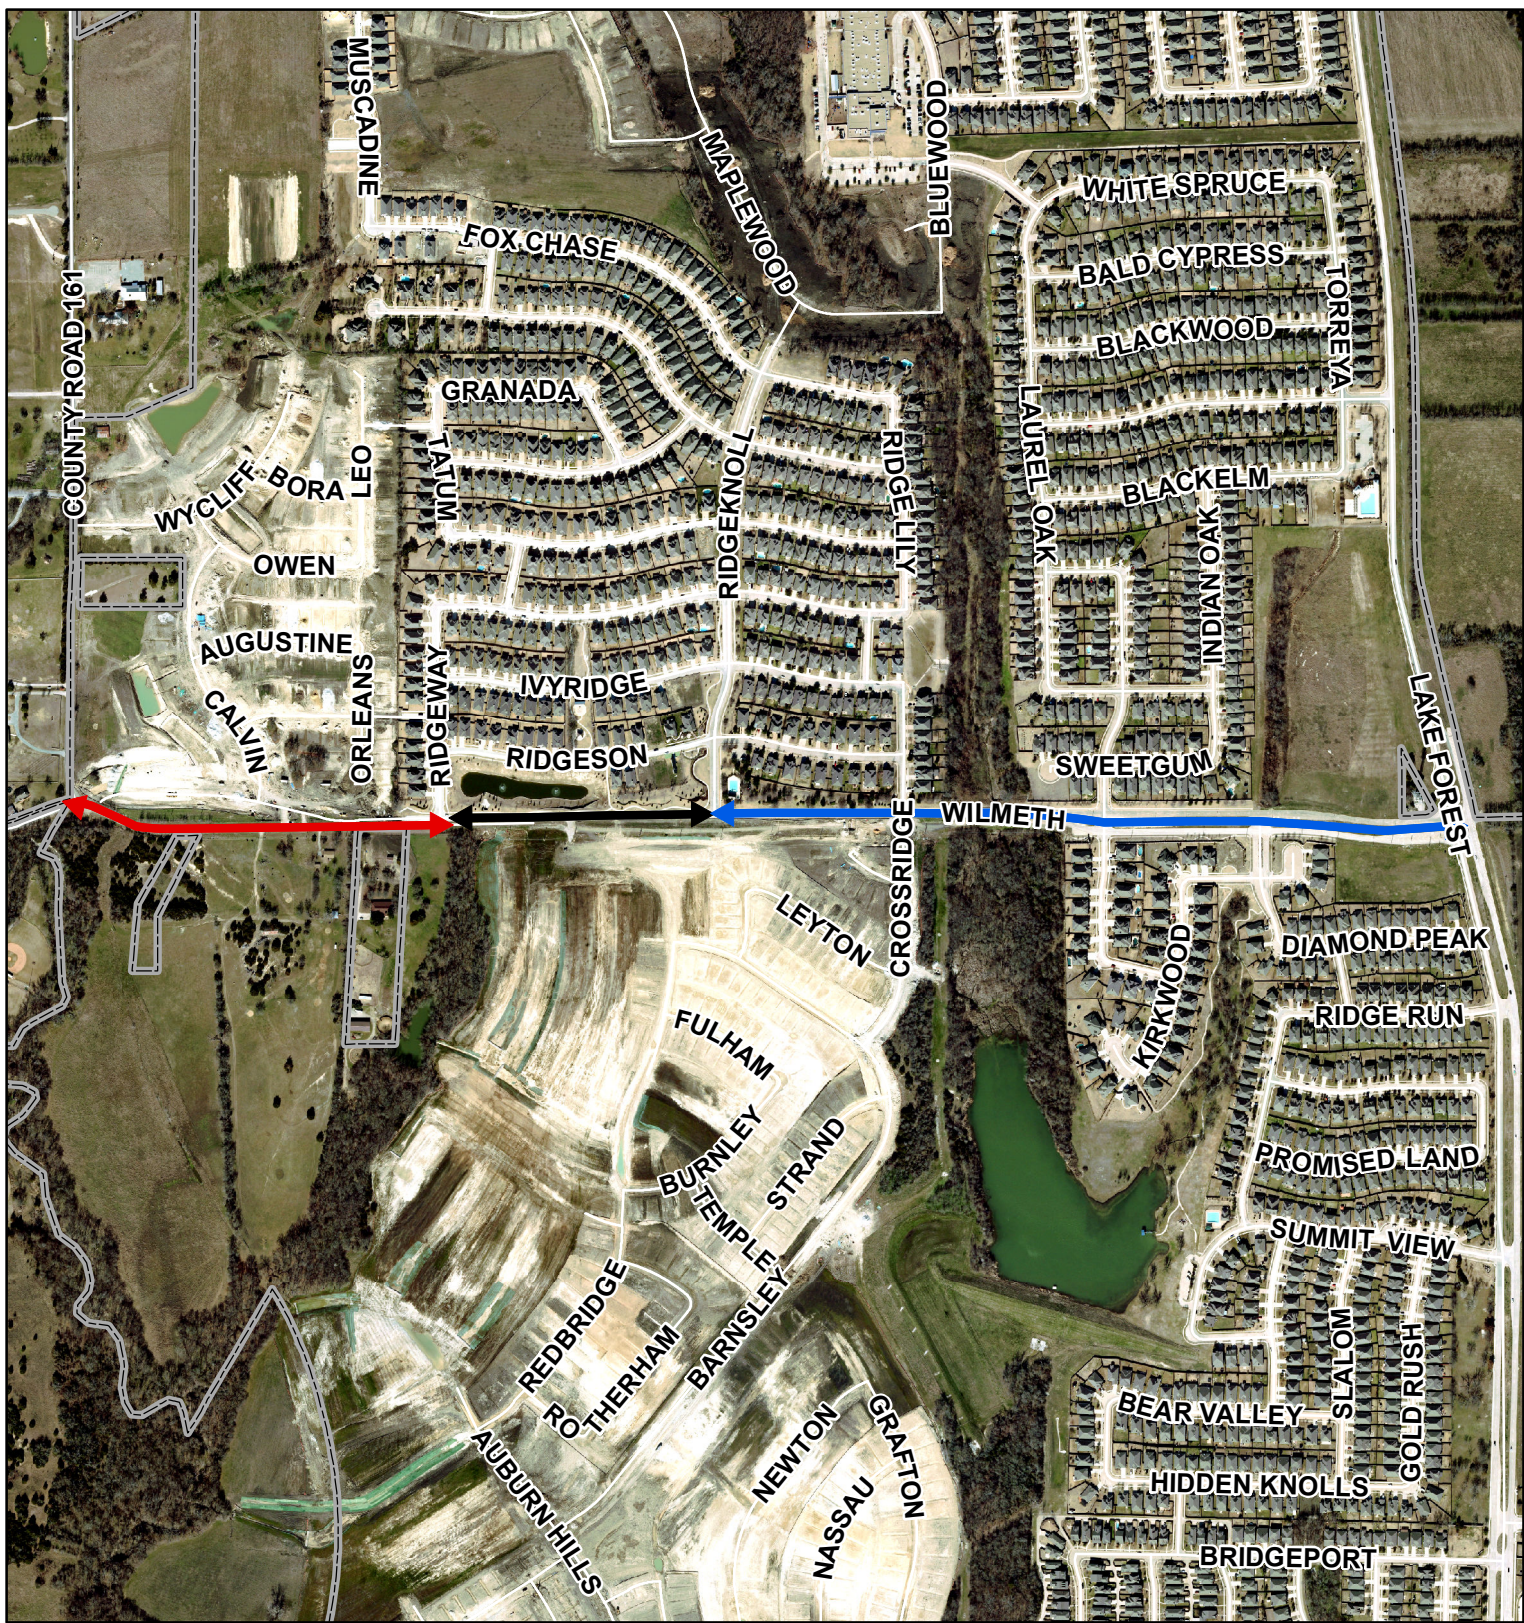

Location Map

Wilmeth Speed Limit

- Existing Speed Limit 40 mph
- Proposed Speed Limit of 40 mph
- Re-Establish Speed Limit of 40 mph

DISCLAIMER: This map and information contained in it were developed exclusively for use by the City of McKinney. Any use or reliance on this map by anyone else is at that party's risk and without liability to the City of McKinney, its officials or employees for any discrepancies, errors, or variances which may exist.

Path: Y:\GIS\GISWork\NRose\Engineering\Council Agenda Items\Jan17_WilmethSpeedLimits\WilmethSpeedLimits.mxd

Location Map

Wilmeth Speed Limit

- Existing Speed Limit 40 mph
- Proposed Speed Limit of 40 mph
- Re-Establish Speed Limit of 40 mph