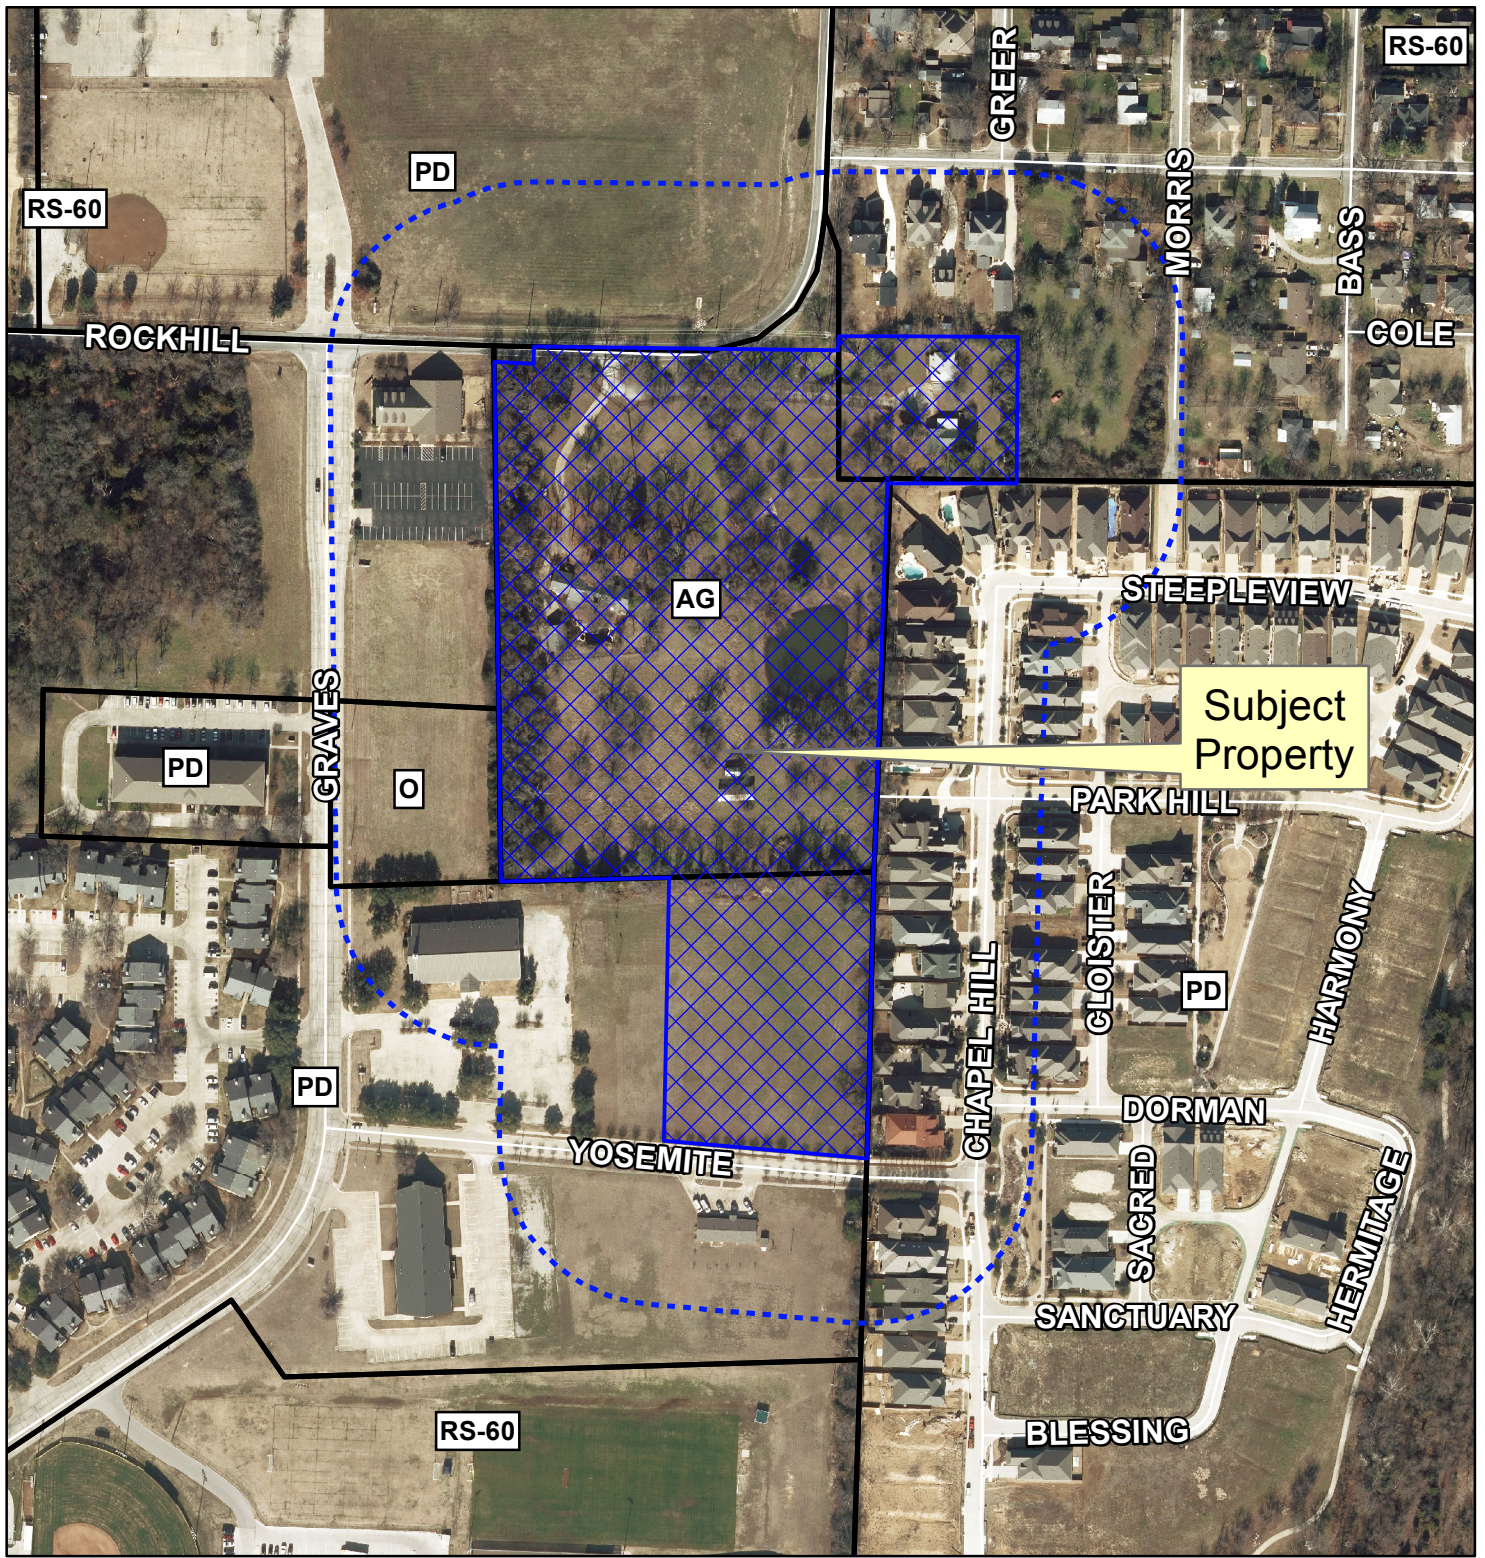

## Notification Map

Case: 15-113Z

--- 200' buffer

Vicinity Map

### Notification Map

Case: 15-113Z

--- 200' buffer