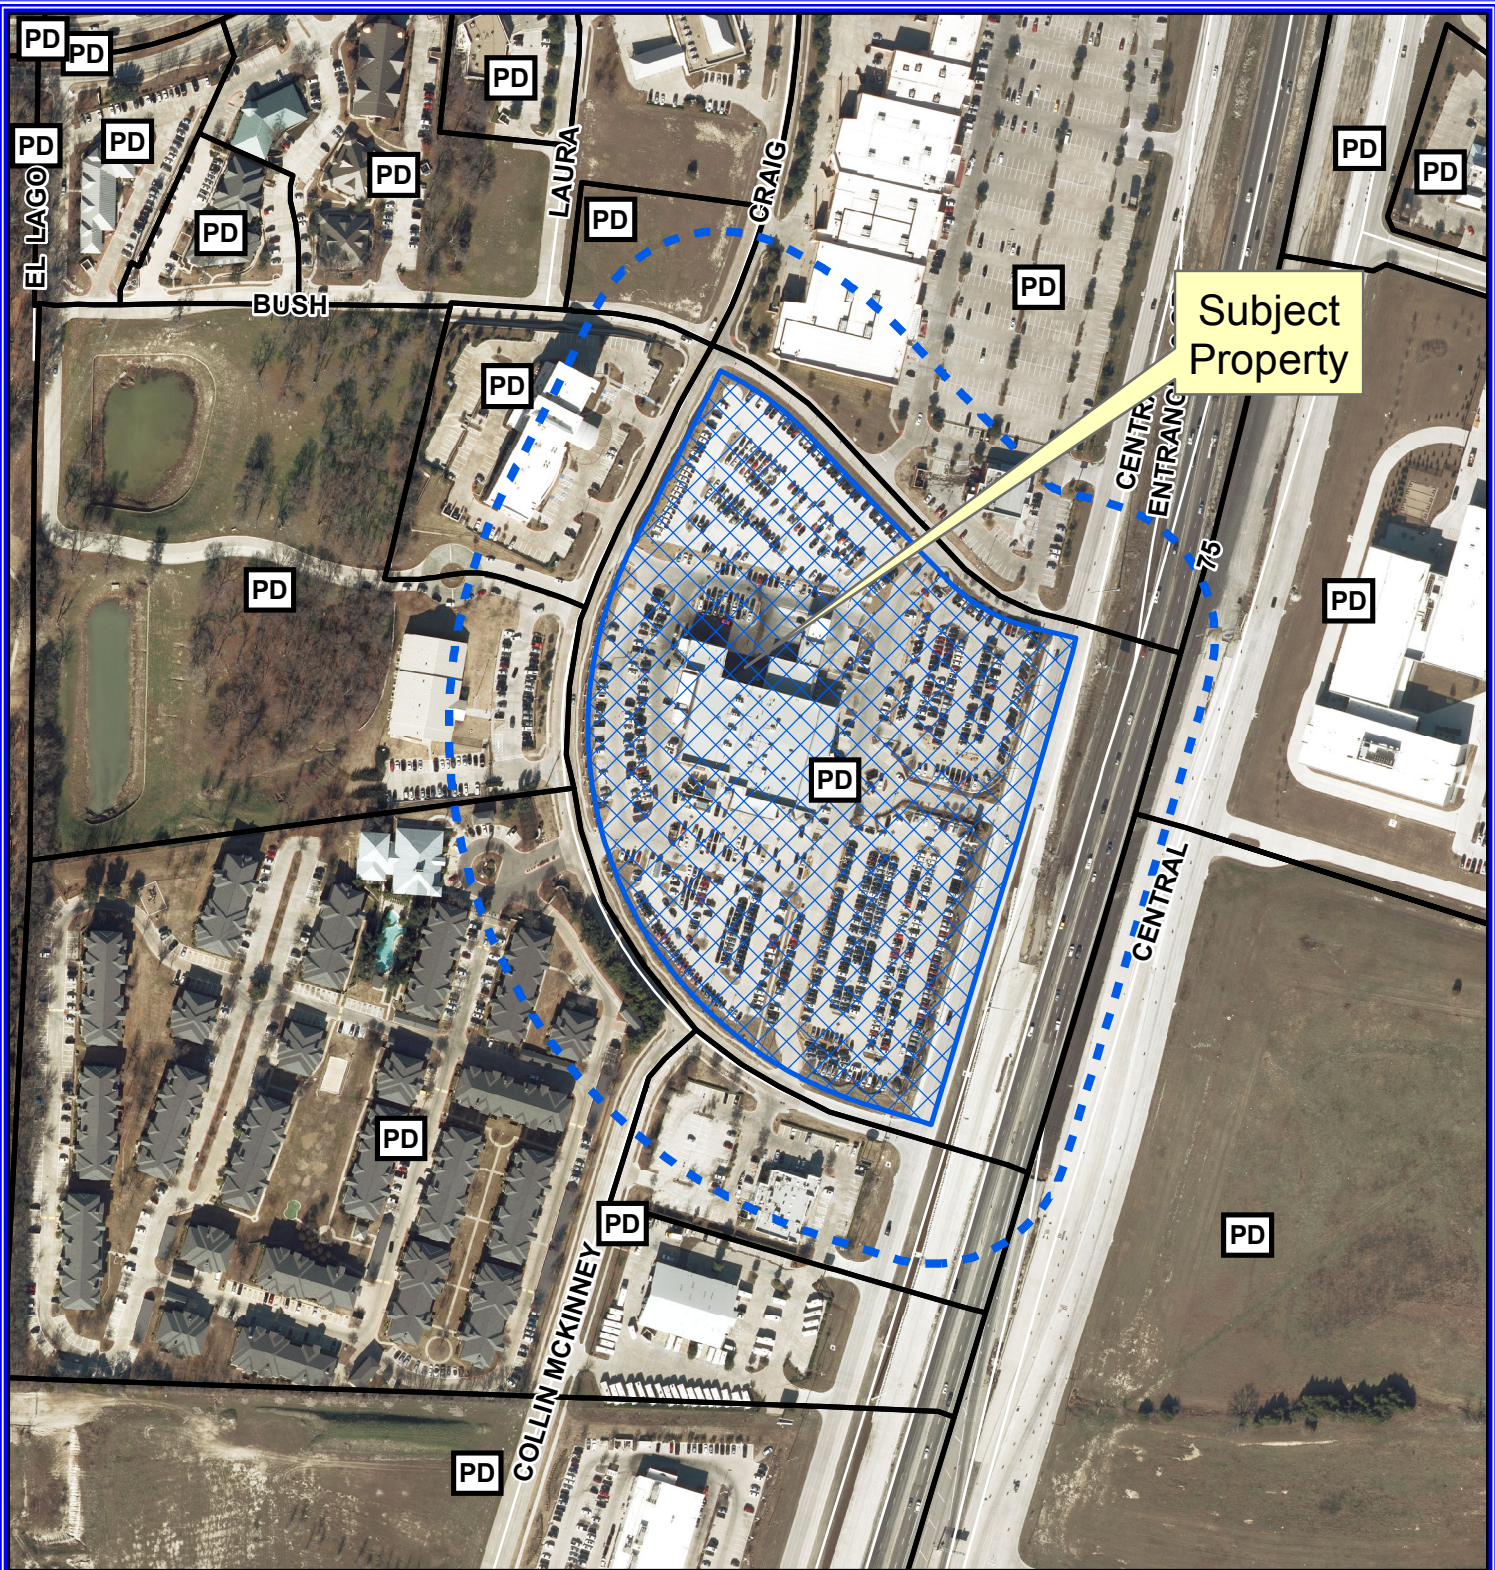

## Notification Map

Case: 16-356SP

--- 200' Buffer

Vicinity Map

# Notification Map

Case: 16-356SP

--- 200' Buffer