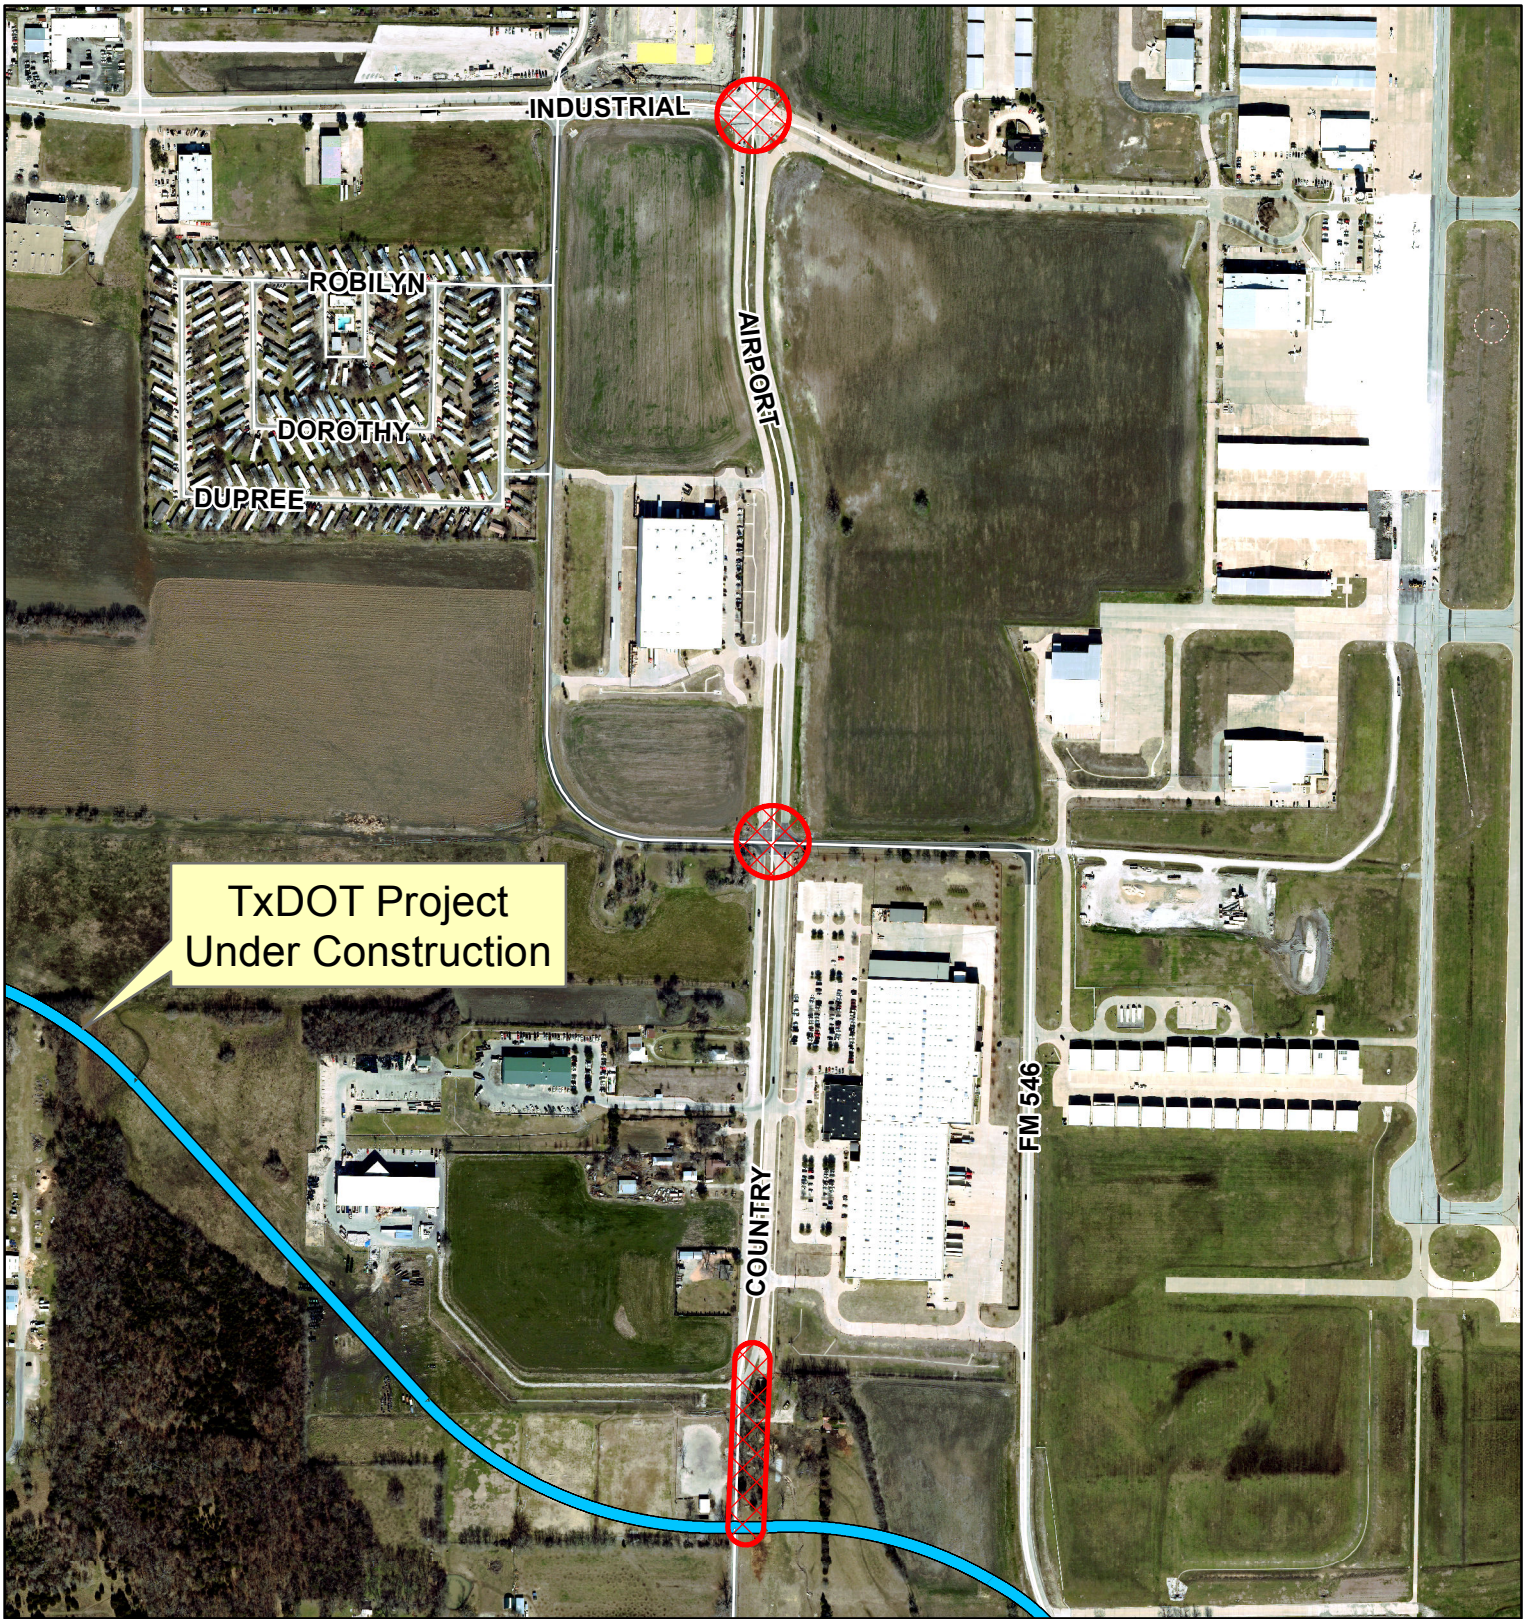

ST 4372

Country Lane Extension

DISCLAIMER: This map and information contained in it were developed exclusively for use by the City of McKinney. Any use or reliance on this map by anyone else is at that party's risk and without liability to the City of McKinney, its officials or employees for any discrepancies, errors, or variances which may exist.

Path: S:\MCKGIS\Notification\Projects\2017\ST4372.mxd

TxDOT Project Under Construction

0 350 700 Feet

ST 4372

Country Lane Extension

Vicinity Map

DISCLAIMER: This map and information contained in it were developed exclusively for use by the City of McKinney. Any use or reliance on this map by anyone else is at that party's risk and without liability to the City of McKinney, its officials or employees for any discrepancies, errors, or variances which may exist.