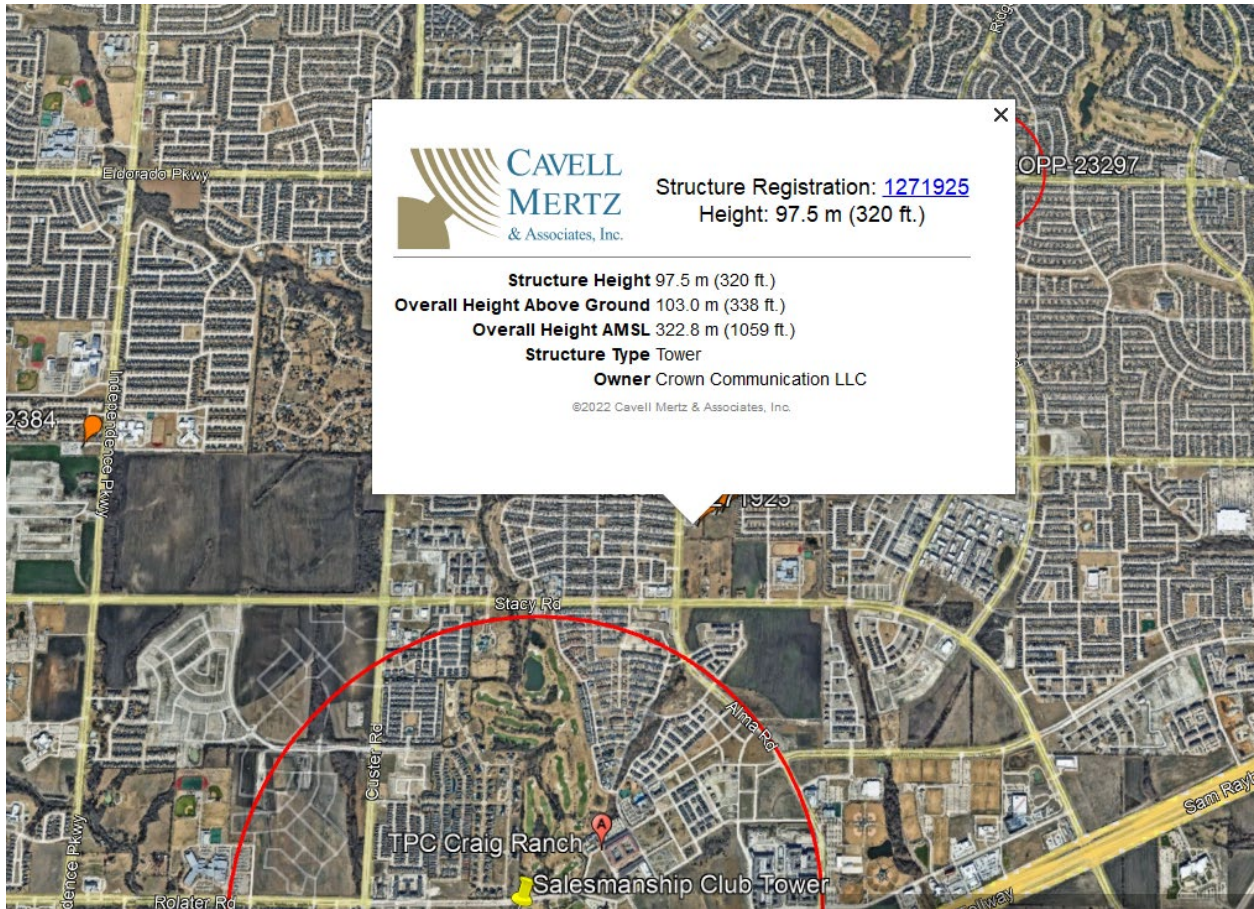

Proposed 115' Stealth Monopole Collin-McKinney Parkway