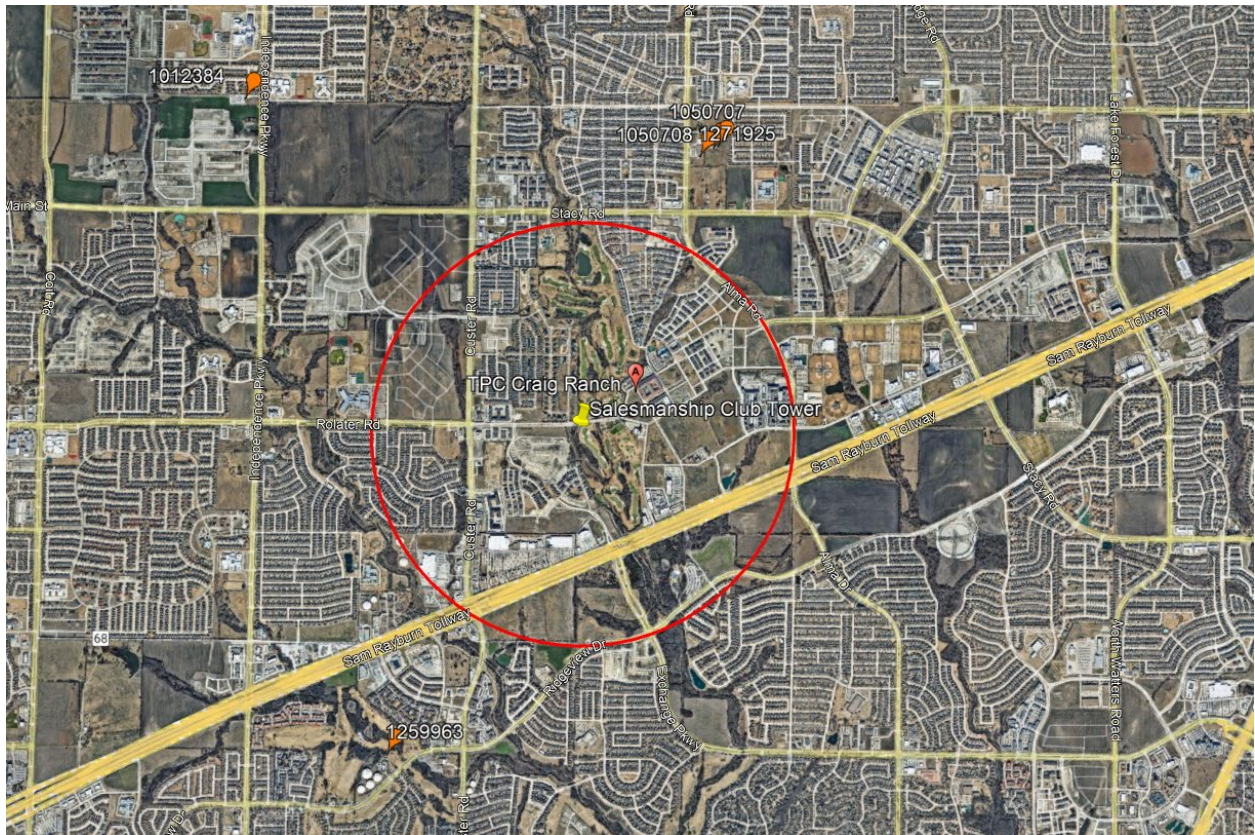

# Proposed 115' Stealth Monopole Collin-McKinney Parkway

PLEASE NOTE THAT THERE ARE NOT ANY EXISTING CELLULAR TOWERS WITHIN A ONE MILE RADIUS OF THE PROPOSED TOWER.

# Proposed 115' Stealth Monopole Collin-McKinney Parkway