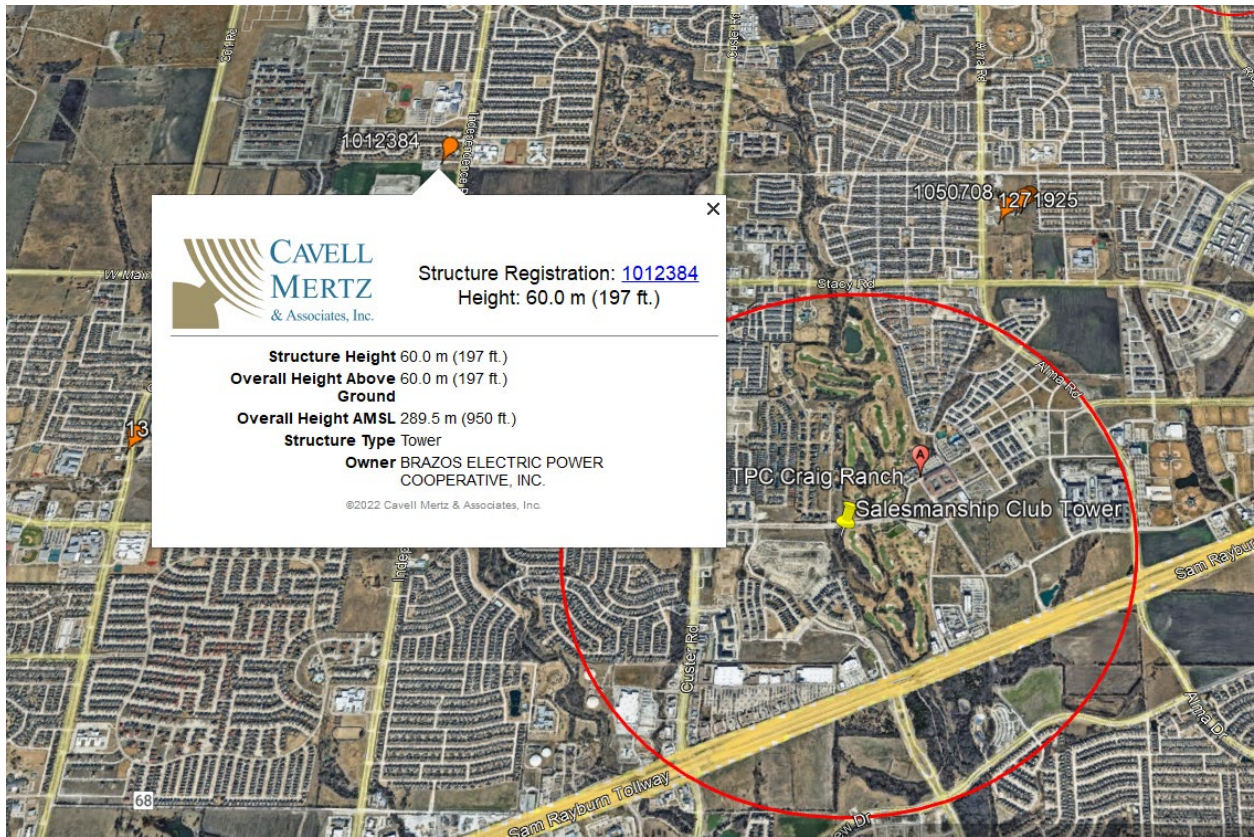

# Proposed 115' Stealth Monopole Collin-McKinney Parkway

PLEASE NOTE THAT THERE ARE NOT ANY EXISTING CELLULAR TOWERS WITHIN A ONE MILE RADIUS OF THE PROPOSED TOWER.

# Proposed 115' Stealth Monopole Collin-McKinney Parkway