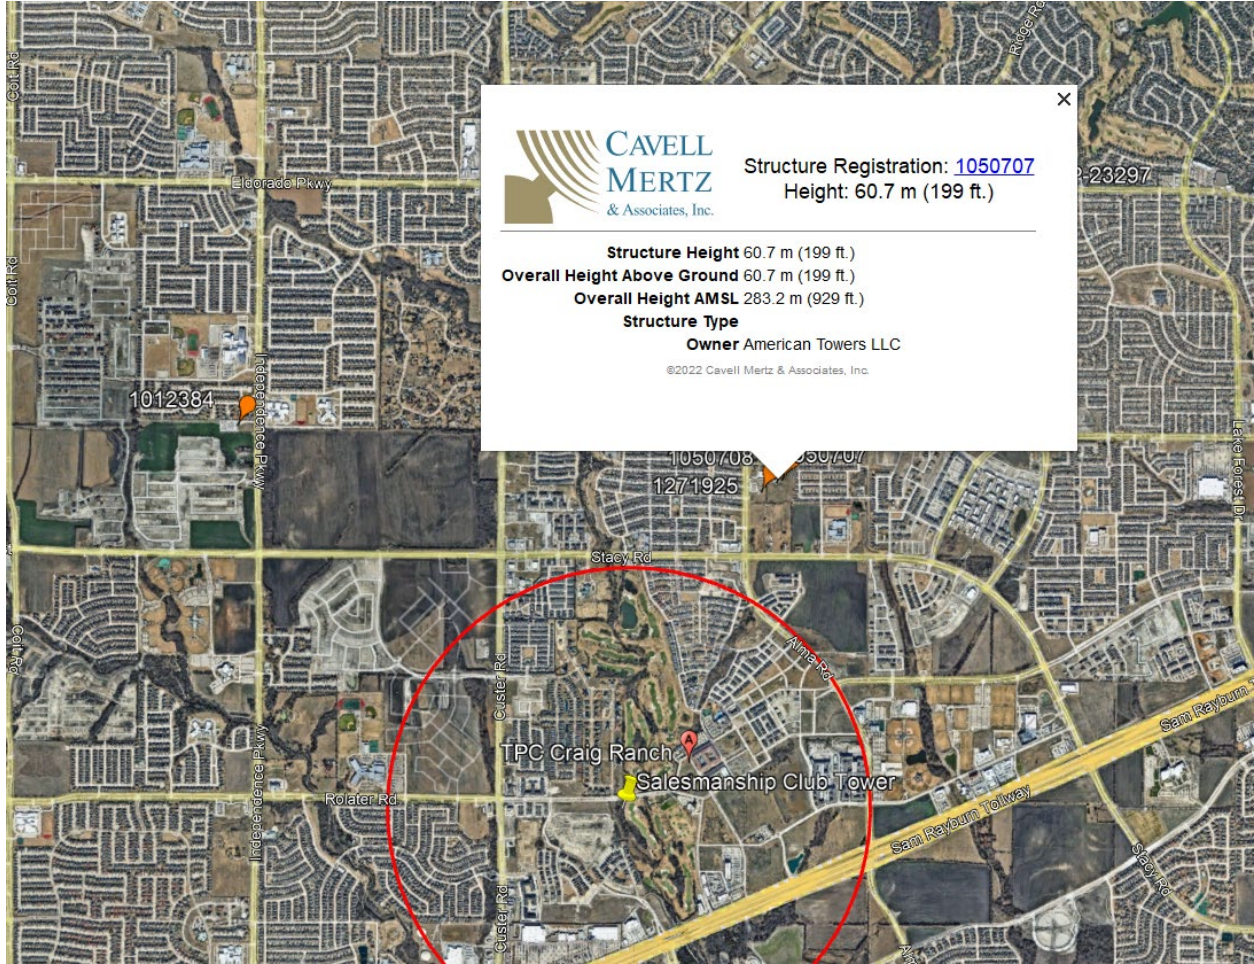

# Proposed 115' Stealth Monopole Collin-McKinney Parkway

PLEASE NOTE THAT THERE ARE NOT ANY EXISTING CELLULAR TOWERS WITHIN A ONE MILE RADIUS OF THE PROPOSED TOWER.

# Proposed 115' Stealth Monopole Collin-McKinney Parkway