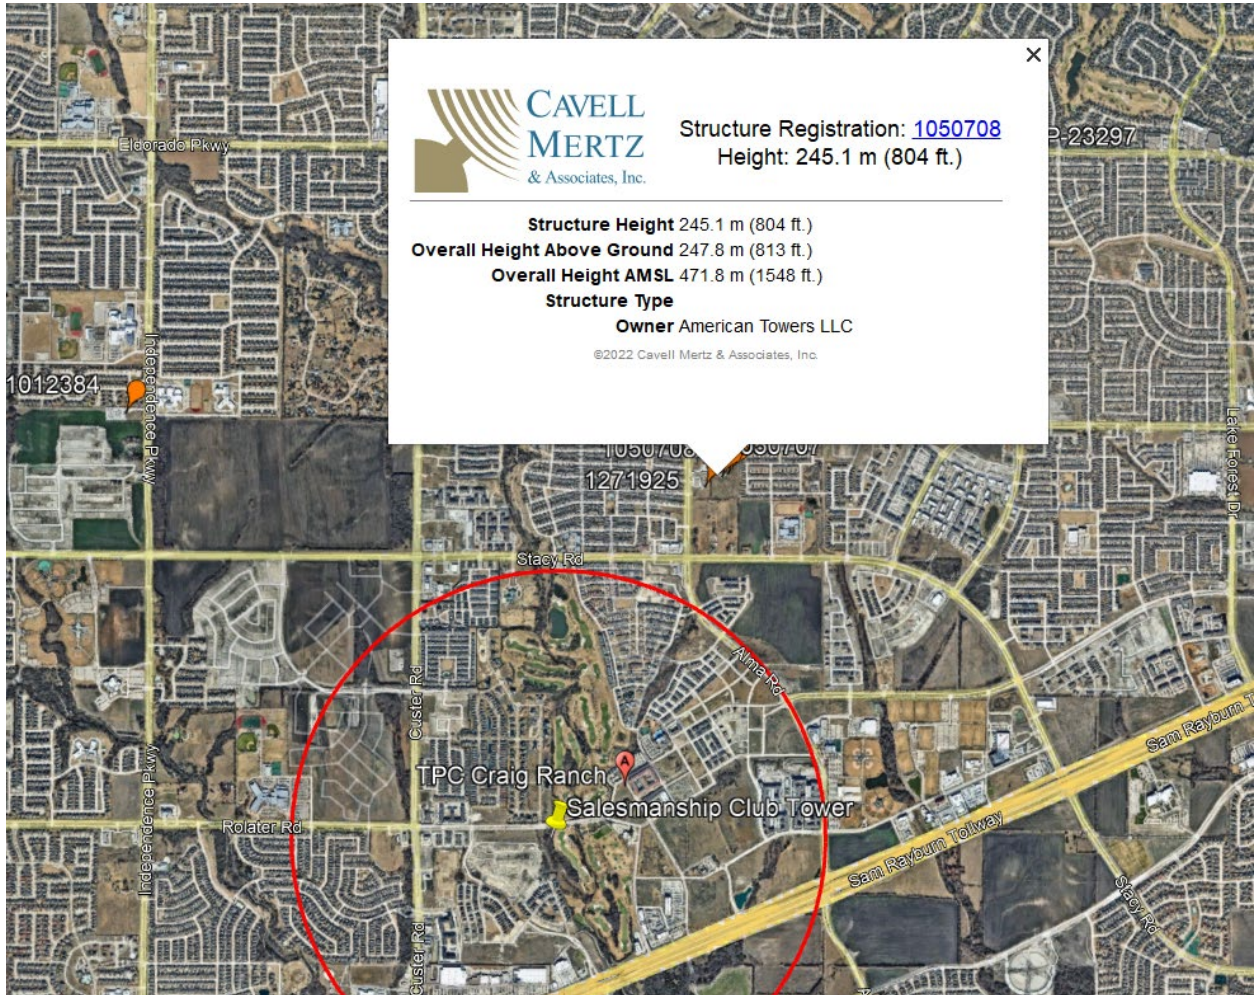

# Proposed 115' Stealth Monopole Collin-McKinney Parkway

PLEASE NOTE THAT THERE ARE NOT ANY EXISTING CELLULAR TOWERS WITHIN A ONE MILE RADIUS OF THE PROPOSED TOWER.

# Proposed 115' Stealth Monopole Collin-McKinney Parkway