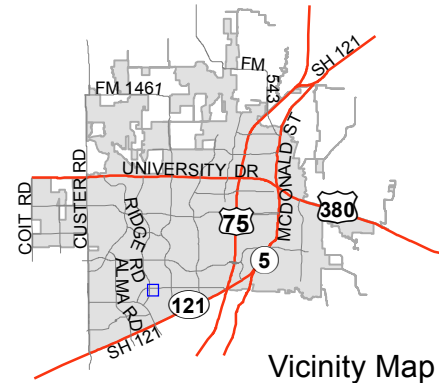

# Notification Map

Case: 14-171Z

--- 200' Notification Buffer