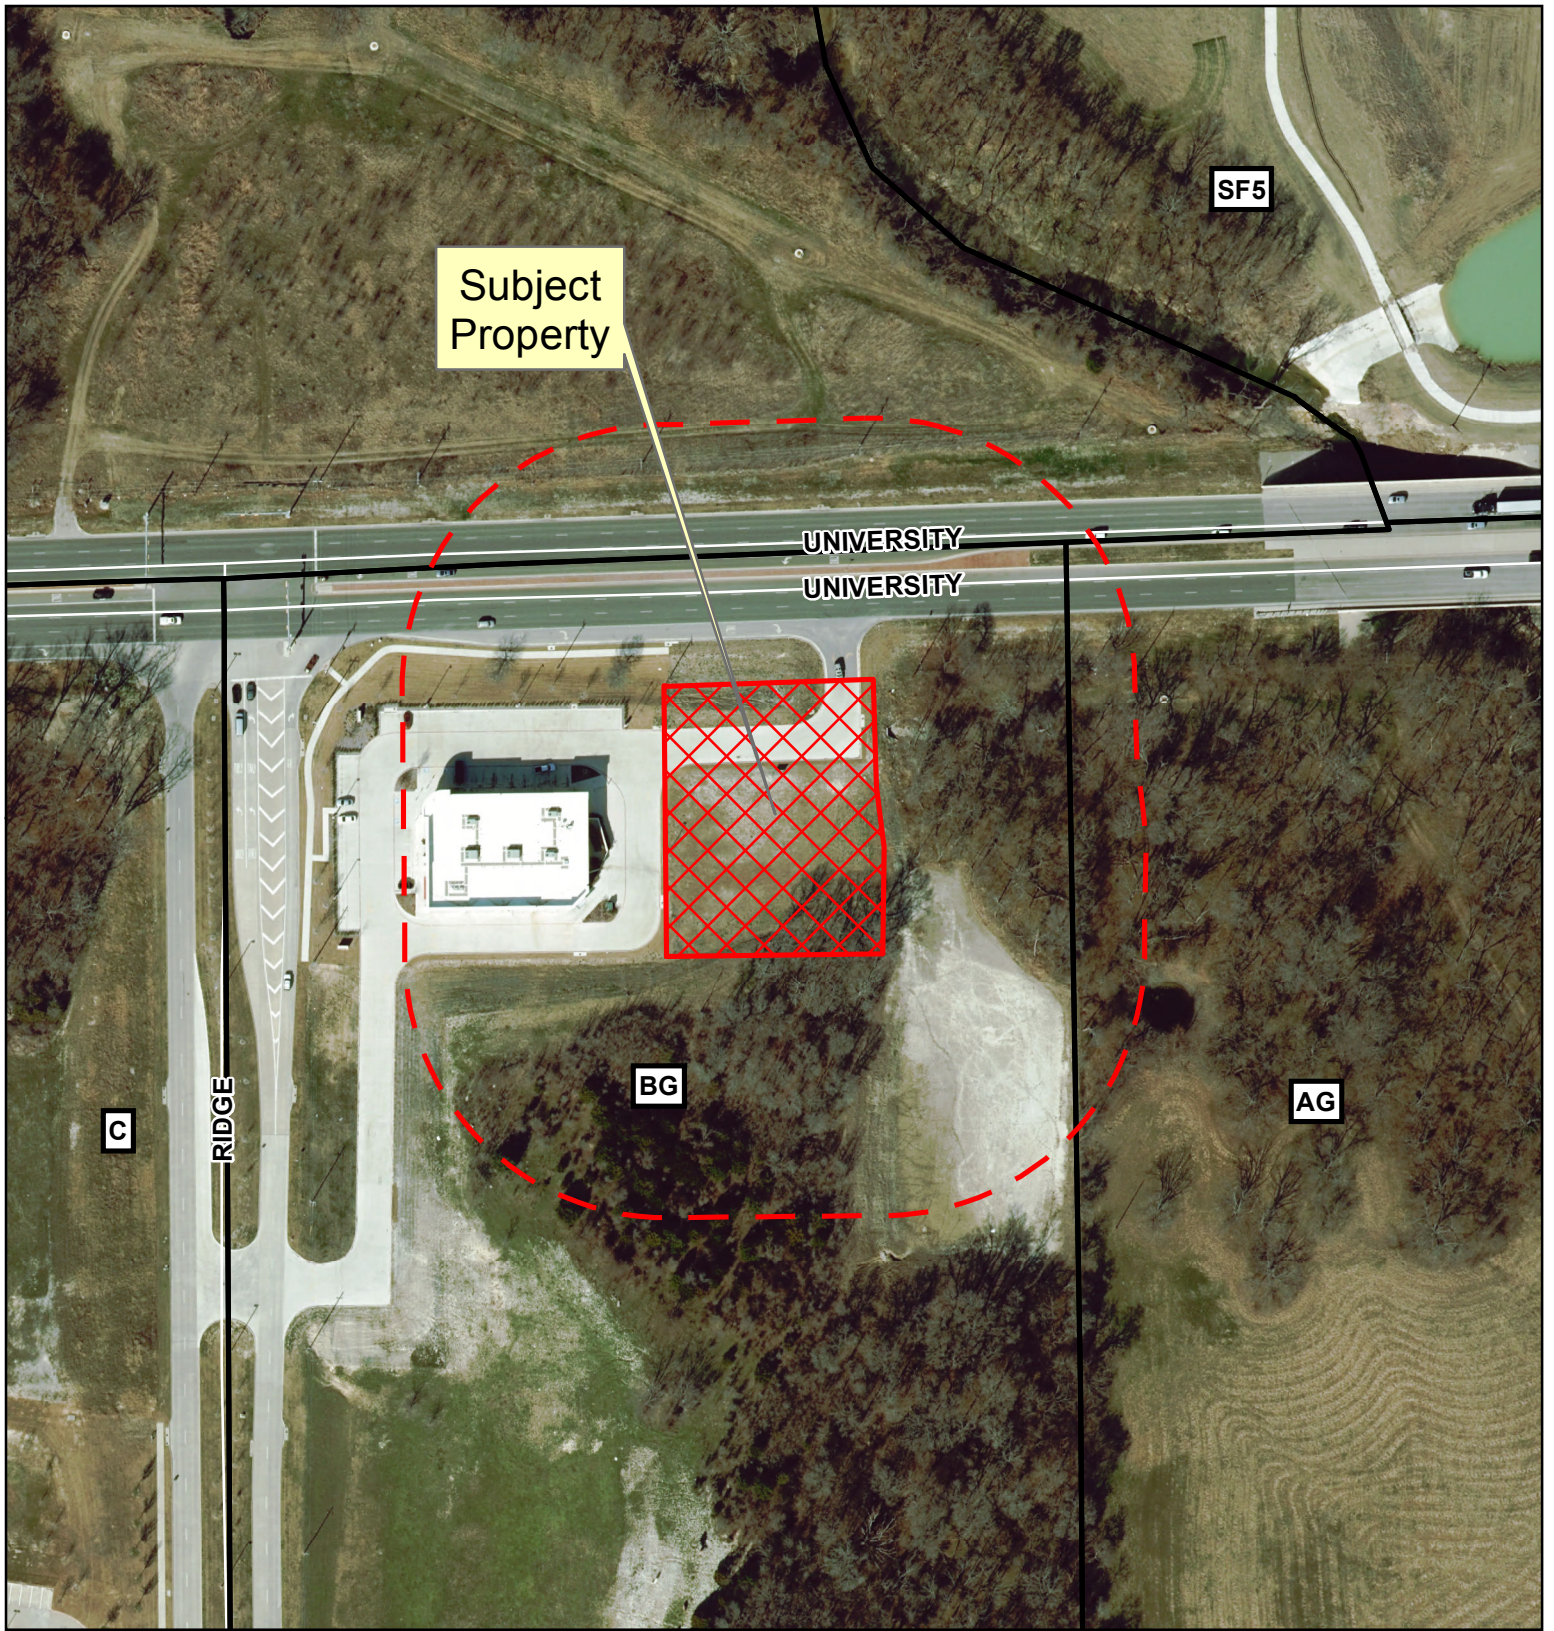

Document Path: S:\WCKGIS\NotificationDev_Services_Notification_Map.mxd

Notification Map

17-0016SP

--- 200' Buffer

Source: City of McKinney GIS
Date: 2/13/2018

DISCLAIMER: This map and information contained in it were developed exclusively for use by the City of McKinney. Any use or reliance on this map by anyone else is at that party's risk and without liability to the City of McKinney, its officials or employees for any discrepancies, errors, or variances which may exist.

Notification Map

17-0016SP

--- 200' Buffer

Source: City of McKinney GIS
Date: 2/13/2018

DISCLAIMER: This map and information contained in it were developed exclusively for use by the City of McKinney. Any use or reliance on this map by anyone else is at that party's risk and without liability to the City of McKinney, its officials or employees for any discrepancies, errors, or variances which may exist.