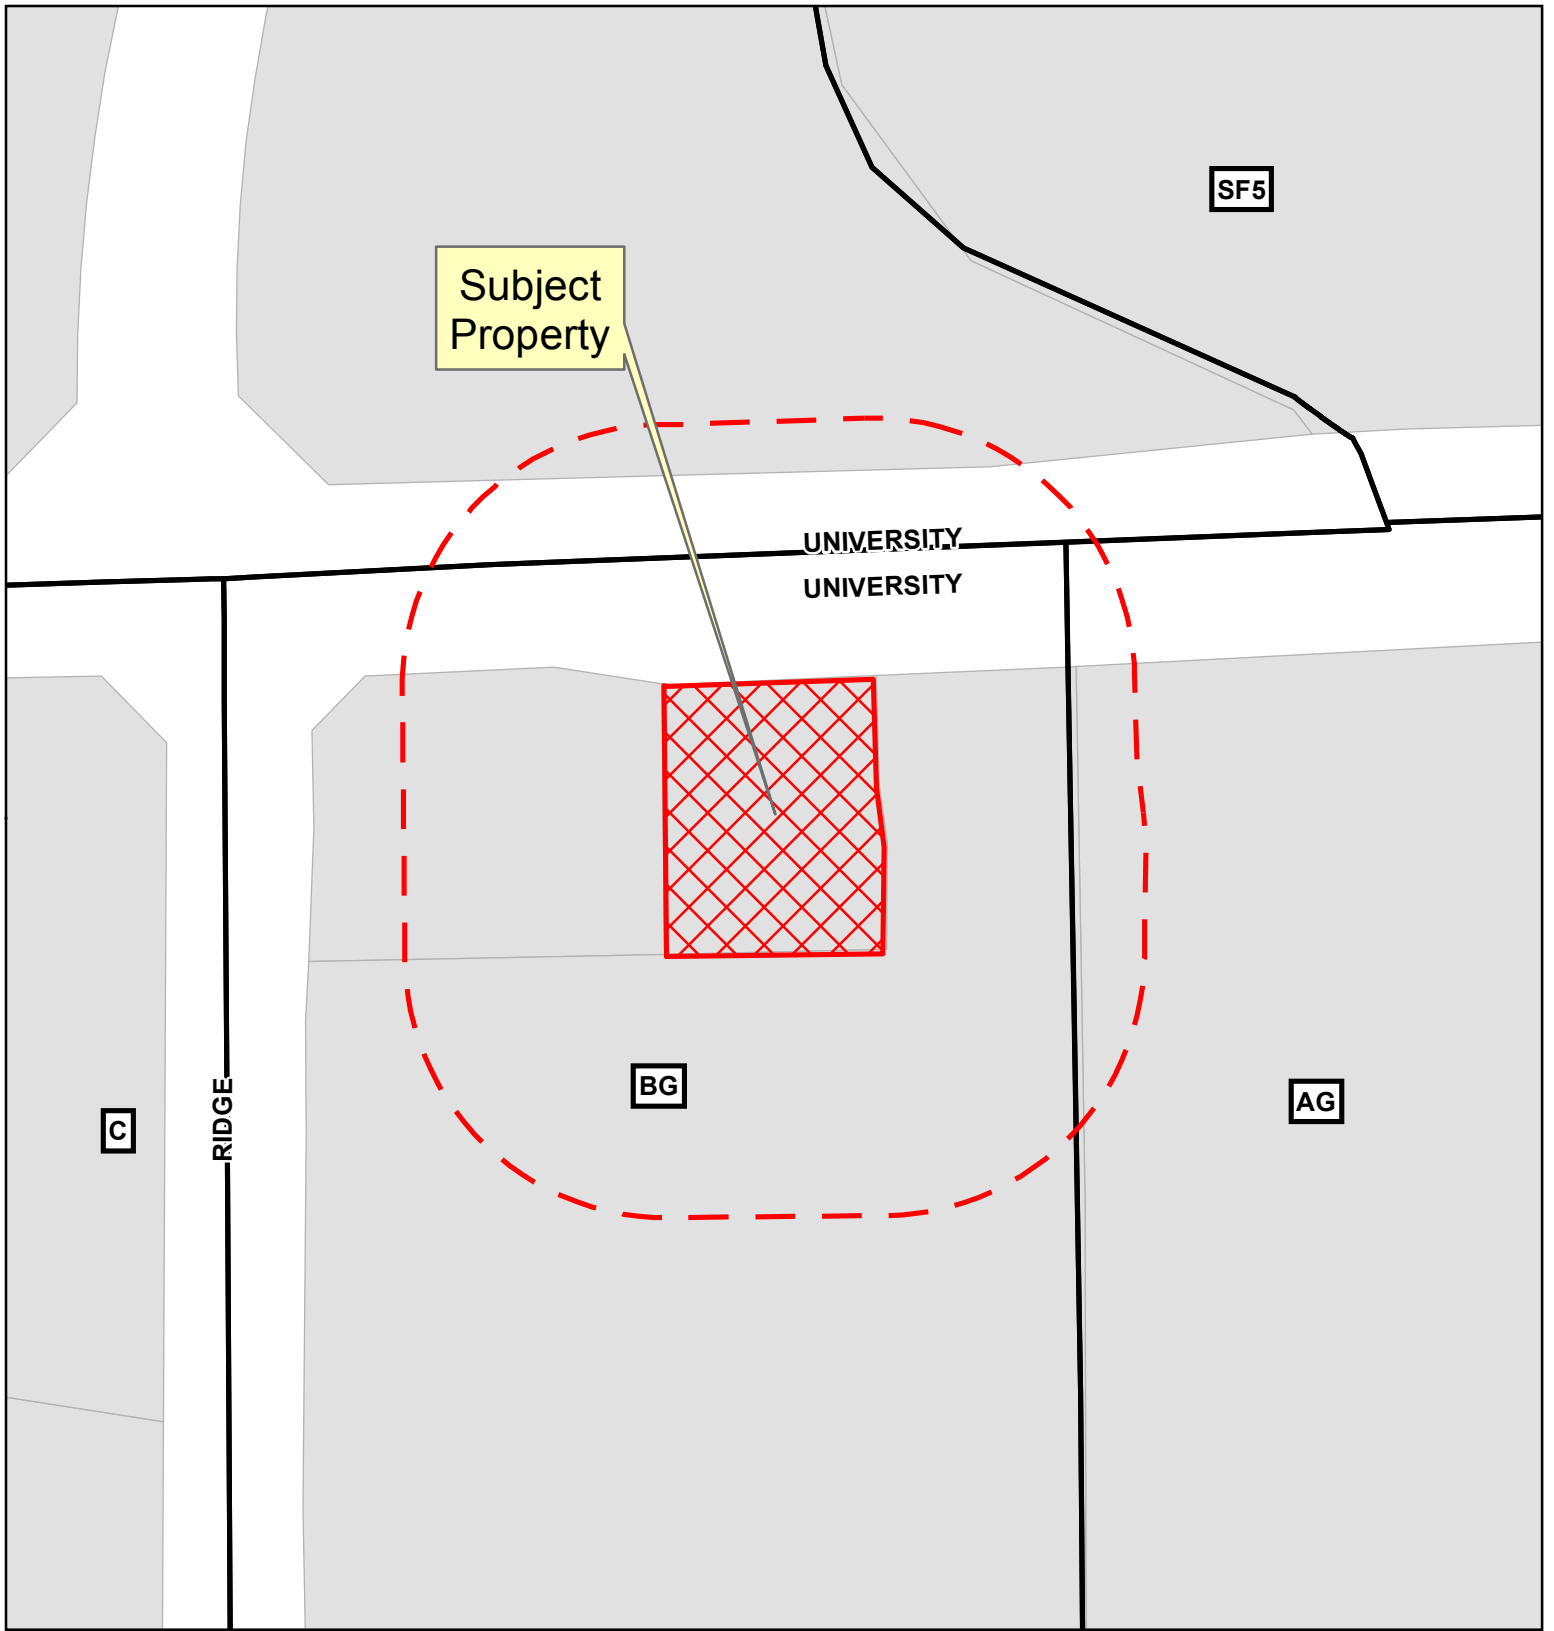

Notification Map

17-0016SP

--- 200' Buffer

Source: City of McKinney GIS
Date: 2/13/2018