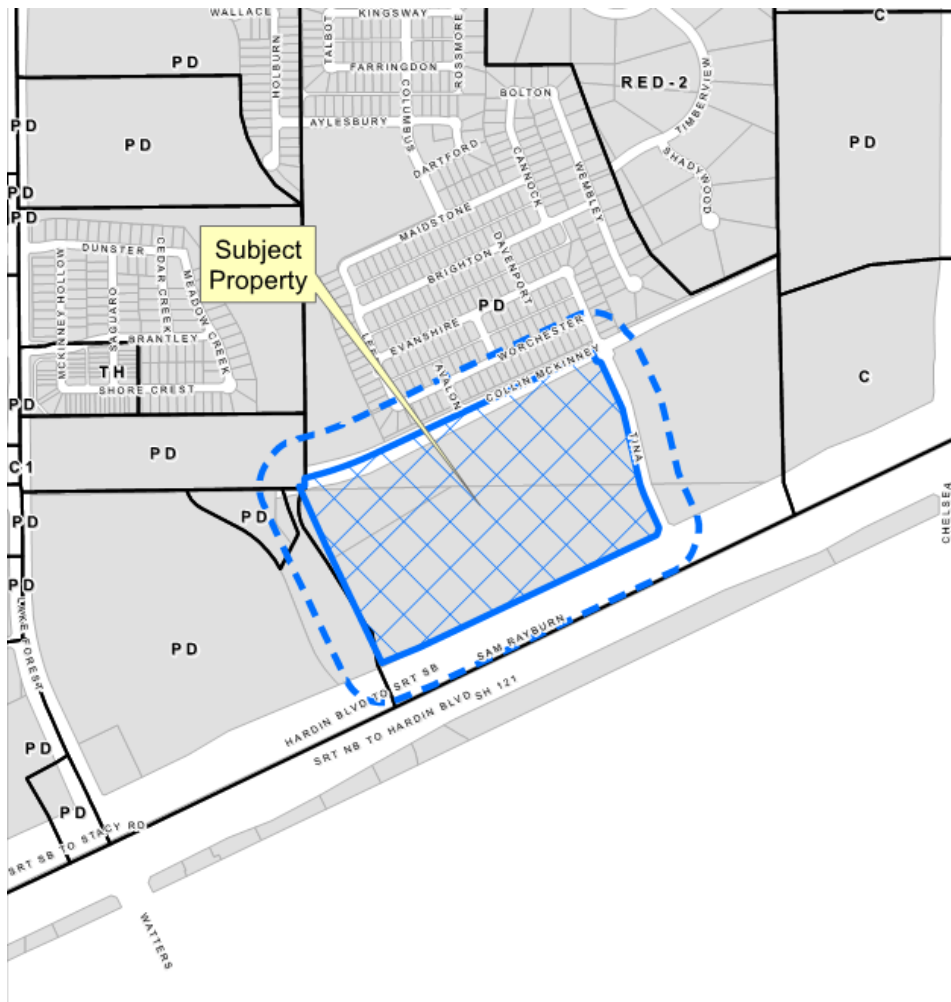

Roanoke Manor

20-0006SUP

Location Map

Vicinity Map

Proposed Specific Use Permit Exhibit

01 Site Plan
SCALE 1" = 100'-0"