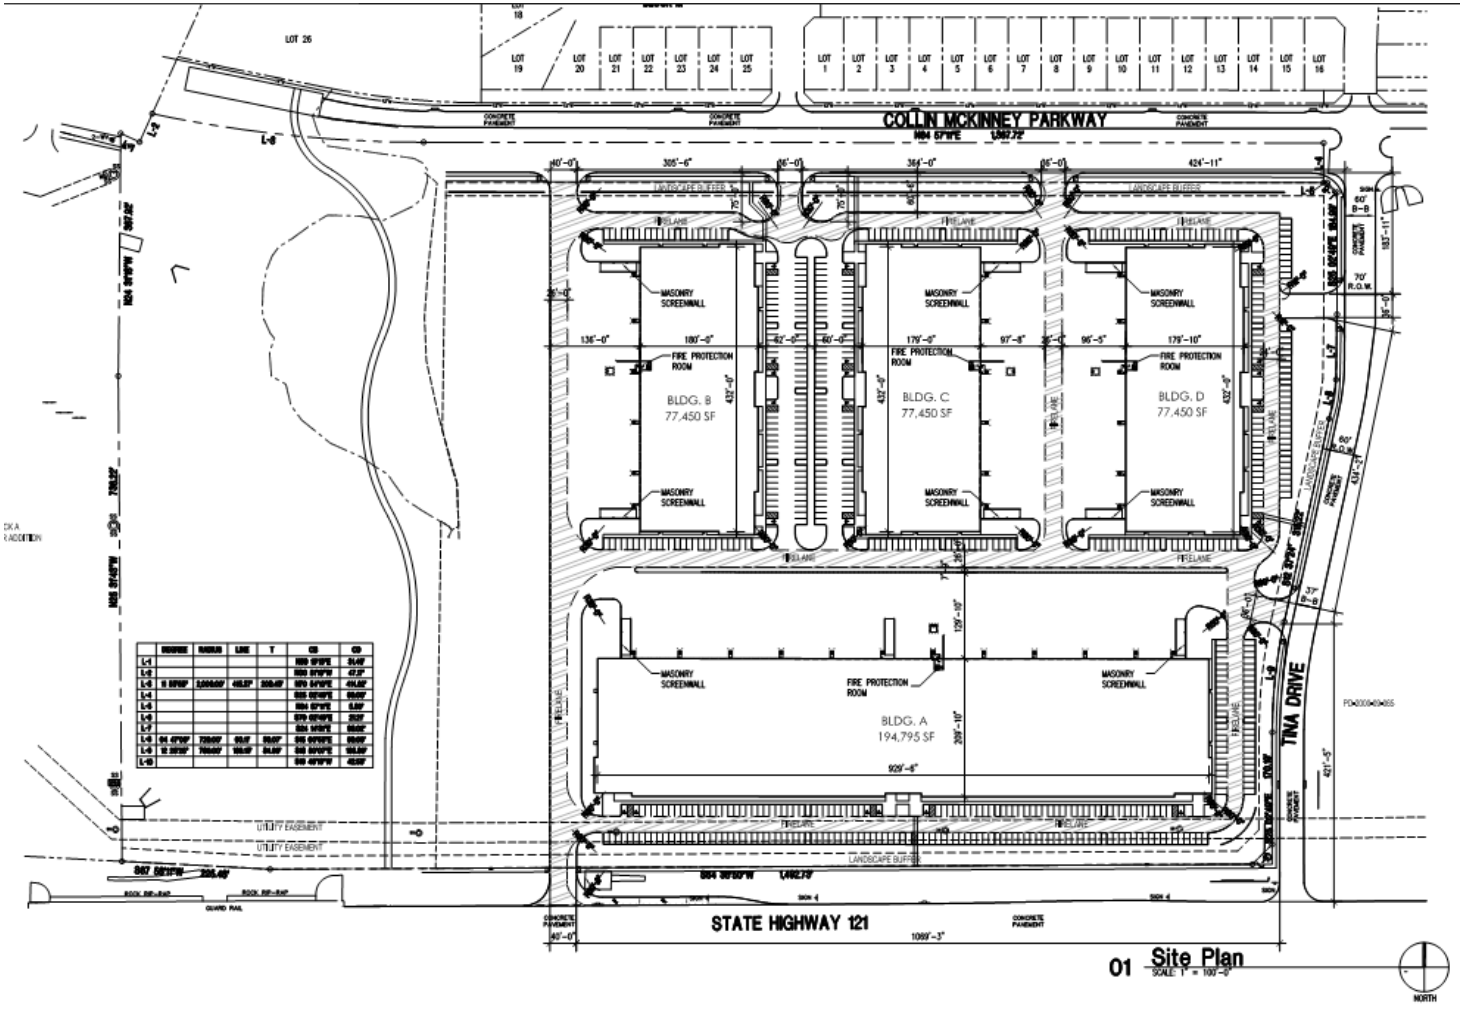

Roanoke Manor

20-0006SUP

Location Map

Vicinity Map

Proposed Specific Use Permit Exhibit

01 Site Plan
SCALE 1" = 100'-0"