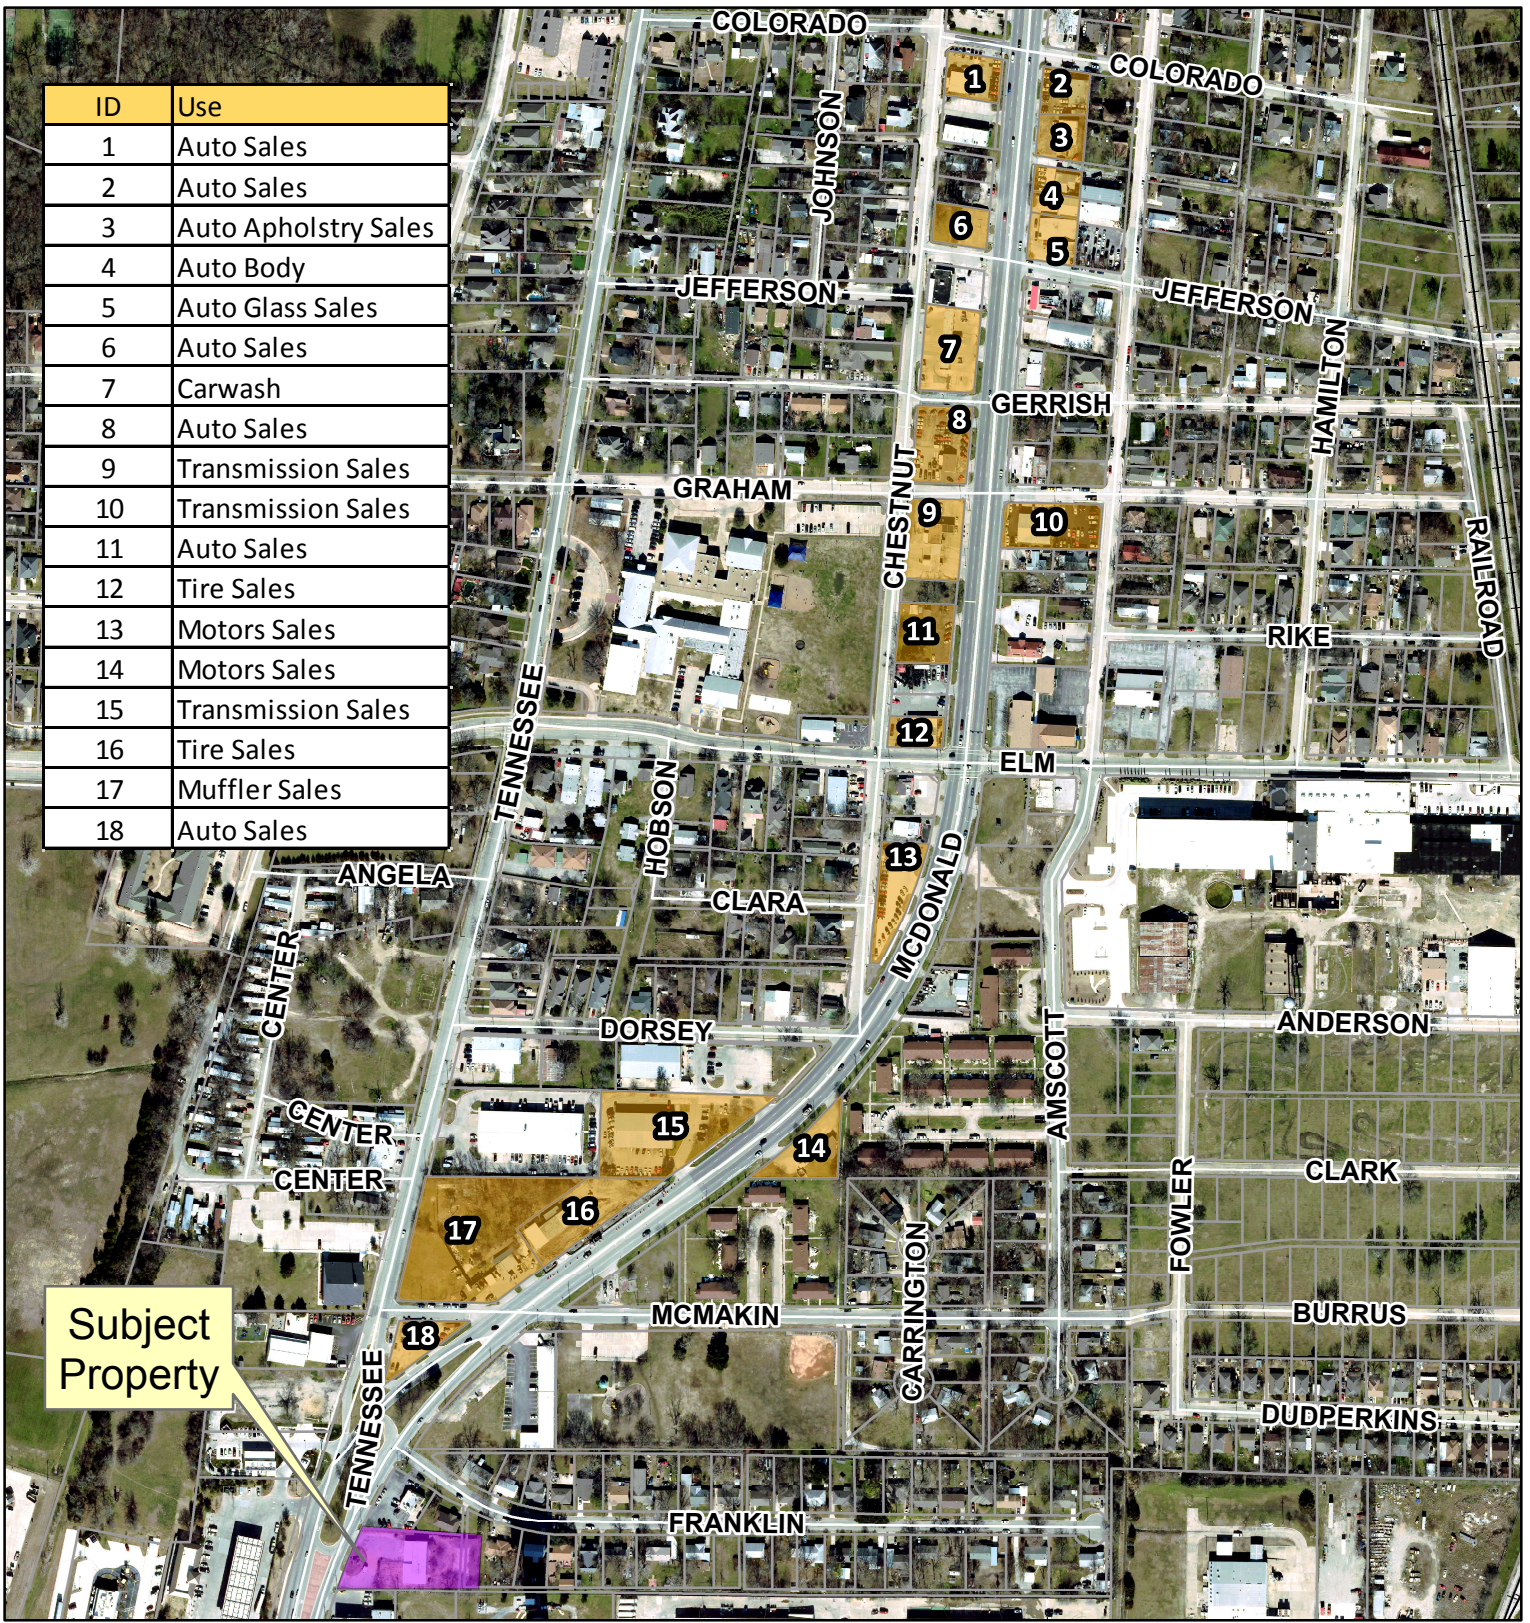

ID	Use
1	Auto Sales
2	Auto Sales
3	Auto Apholstry Sales
4	Auto Body
5	Auto Glass Sales
6	Auto Sales
7	Carwash
8	Auto Sales
9	Transmission Sales
10	Transmission Sales
11	Auto Sales
12	Tire Sales
13	Motors Sales
14	Motors Sales
15	Transmission Sales
16	Tire Sales
17	Muffler Sales
18	Auto Sales

Subject Property

Auto Uses Map

- 17-032SUP
- Properties with Auto Uses

Vicinity Map

DISCLAIMER: This map and information contained in it were developed exclusively for use by the City of McKinney. Any use or reliance on this map by anyone else is at that party's risk and without liability to the City of McKinney, its officials or employees for any discrepancies, errors, or variances which may exist.

Path: Z:\MiscGIS\melissa_auto.mxd