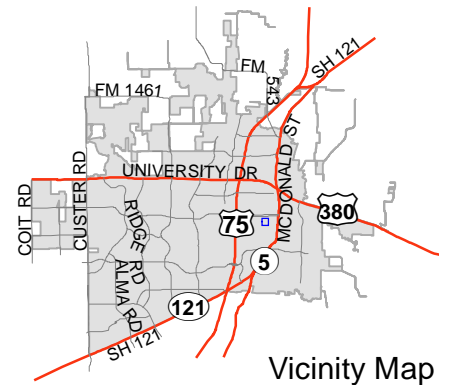

Notification Map

Case: 13-160AA

--- 200' Notification Buffer

Notification Map

Case: 13-160AA

--- 200' Notification Buffer