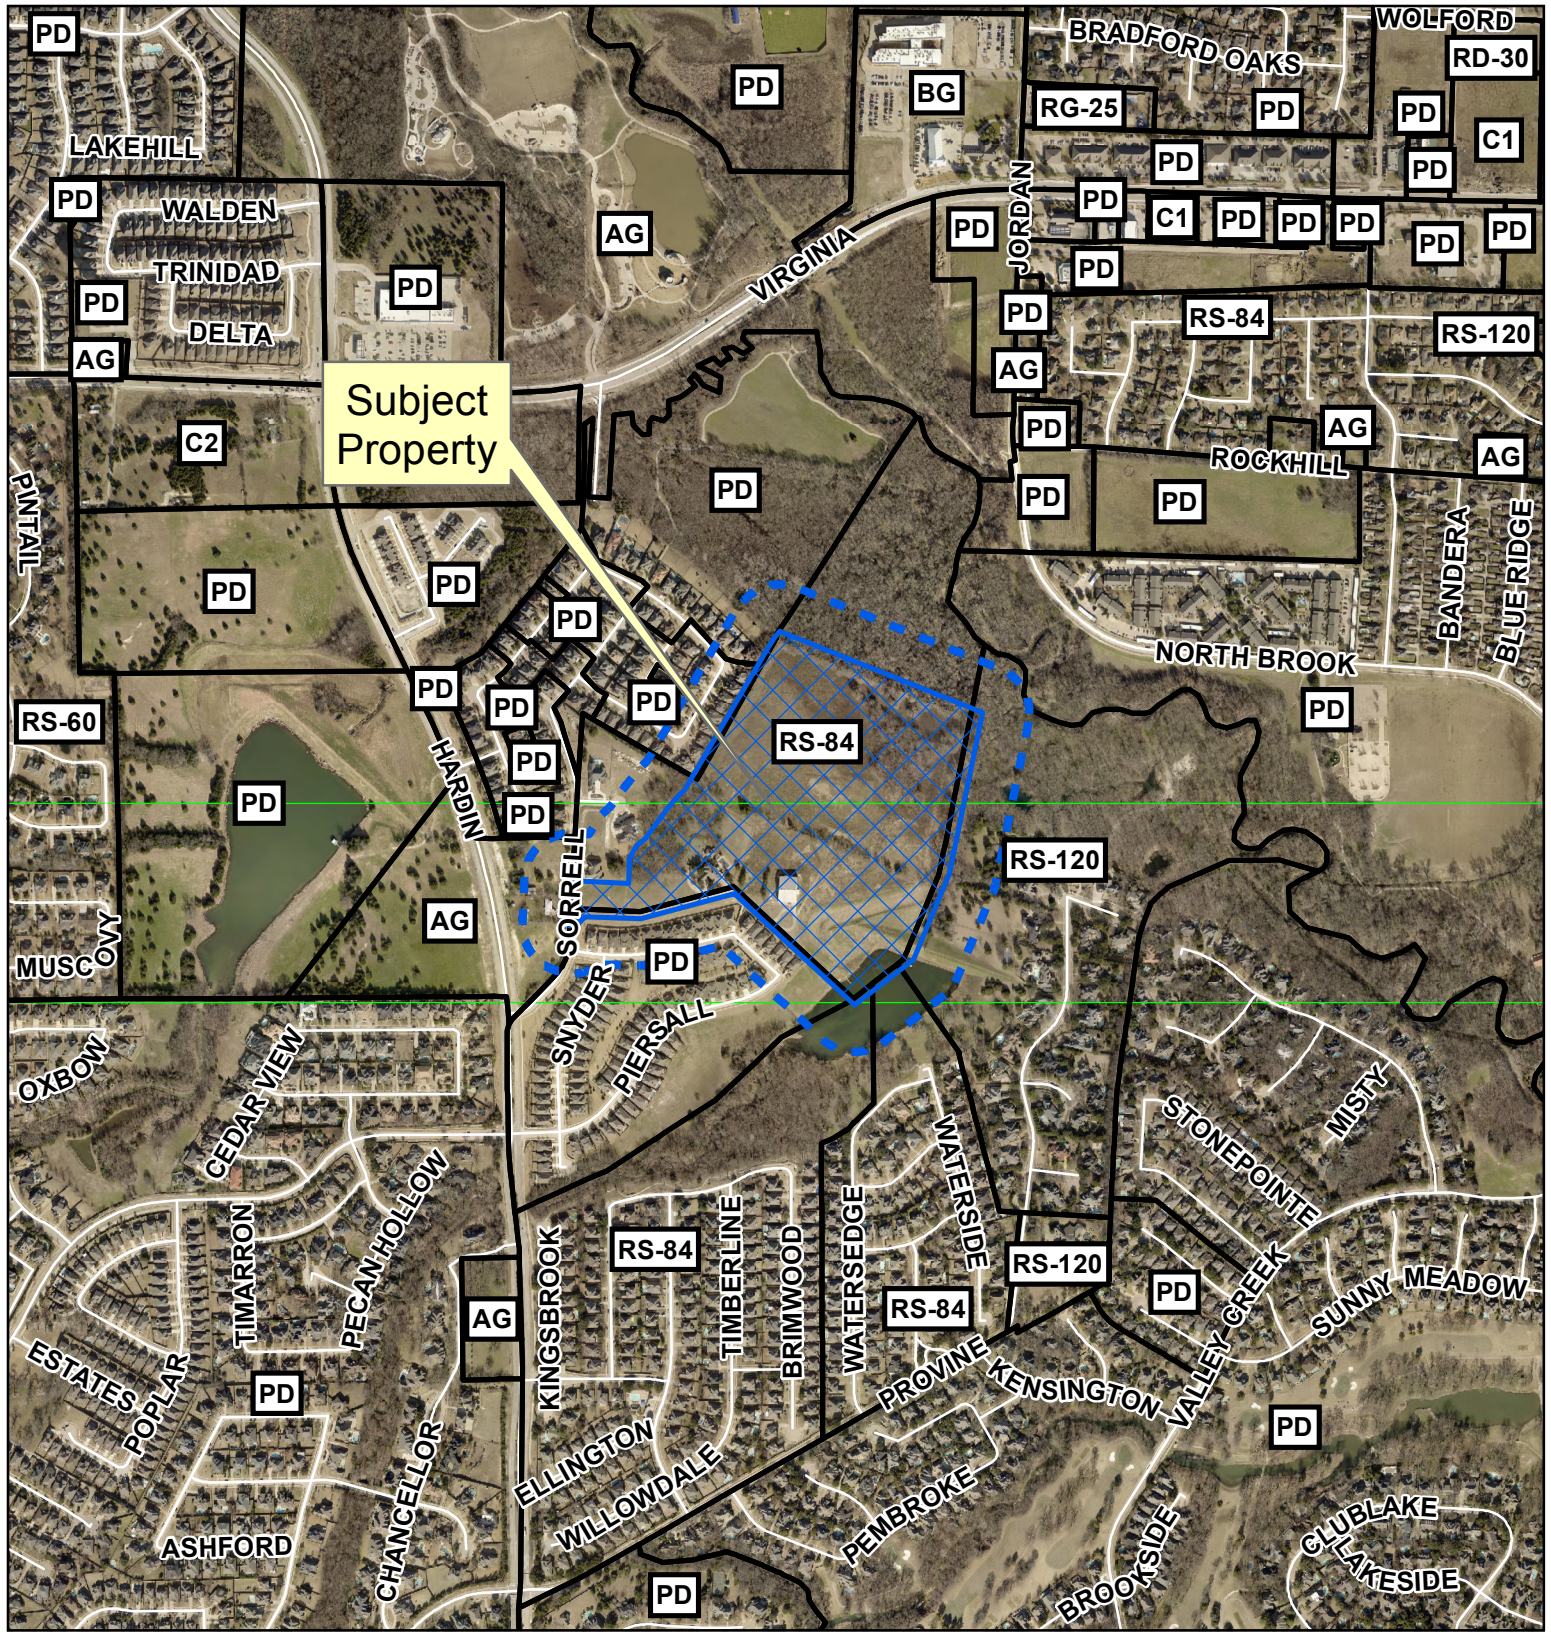

Property Owner Notification Map

19-0077Z

--- 200' Buffer

DISCLAIMER: This map and information contained in it were developed exclusively for use by the City of McKinney. Any use or reliance on this map by anyone else is at that party's risk and without liability to the City of McKinney, its officials or employees for any discrepancies, errors, or variances which may exist.

Property Owner Notification Map

19-0077Z

----- 200' Buffer

DISCLAIMER: This map and information contained in it were developed exclusively for use by the City of McKinney. Any use or reliance on this map by anyone else is at that party's risk and without liability to the City of McKinney, its officials or employees for any discrepancies, errors, or variances which may exist.