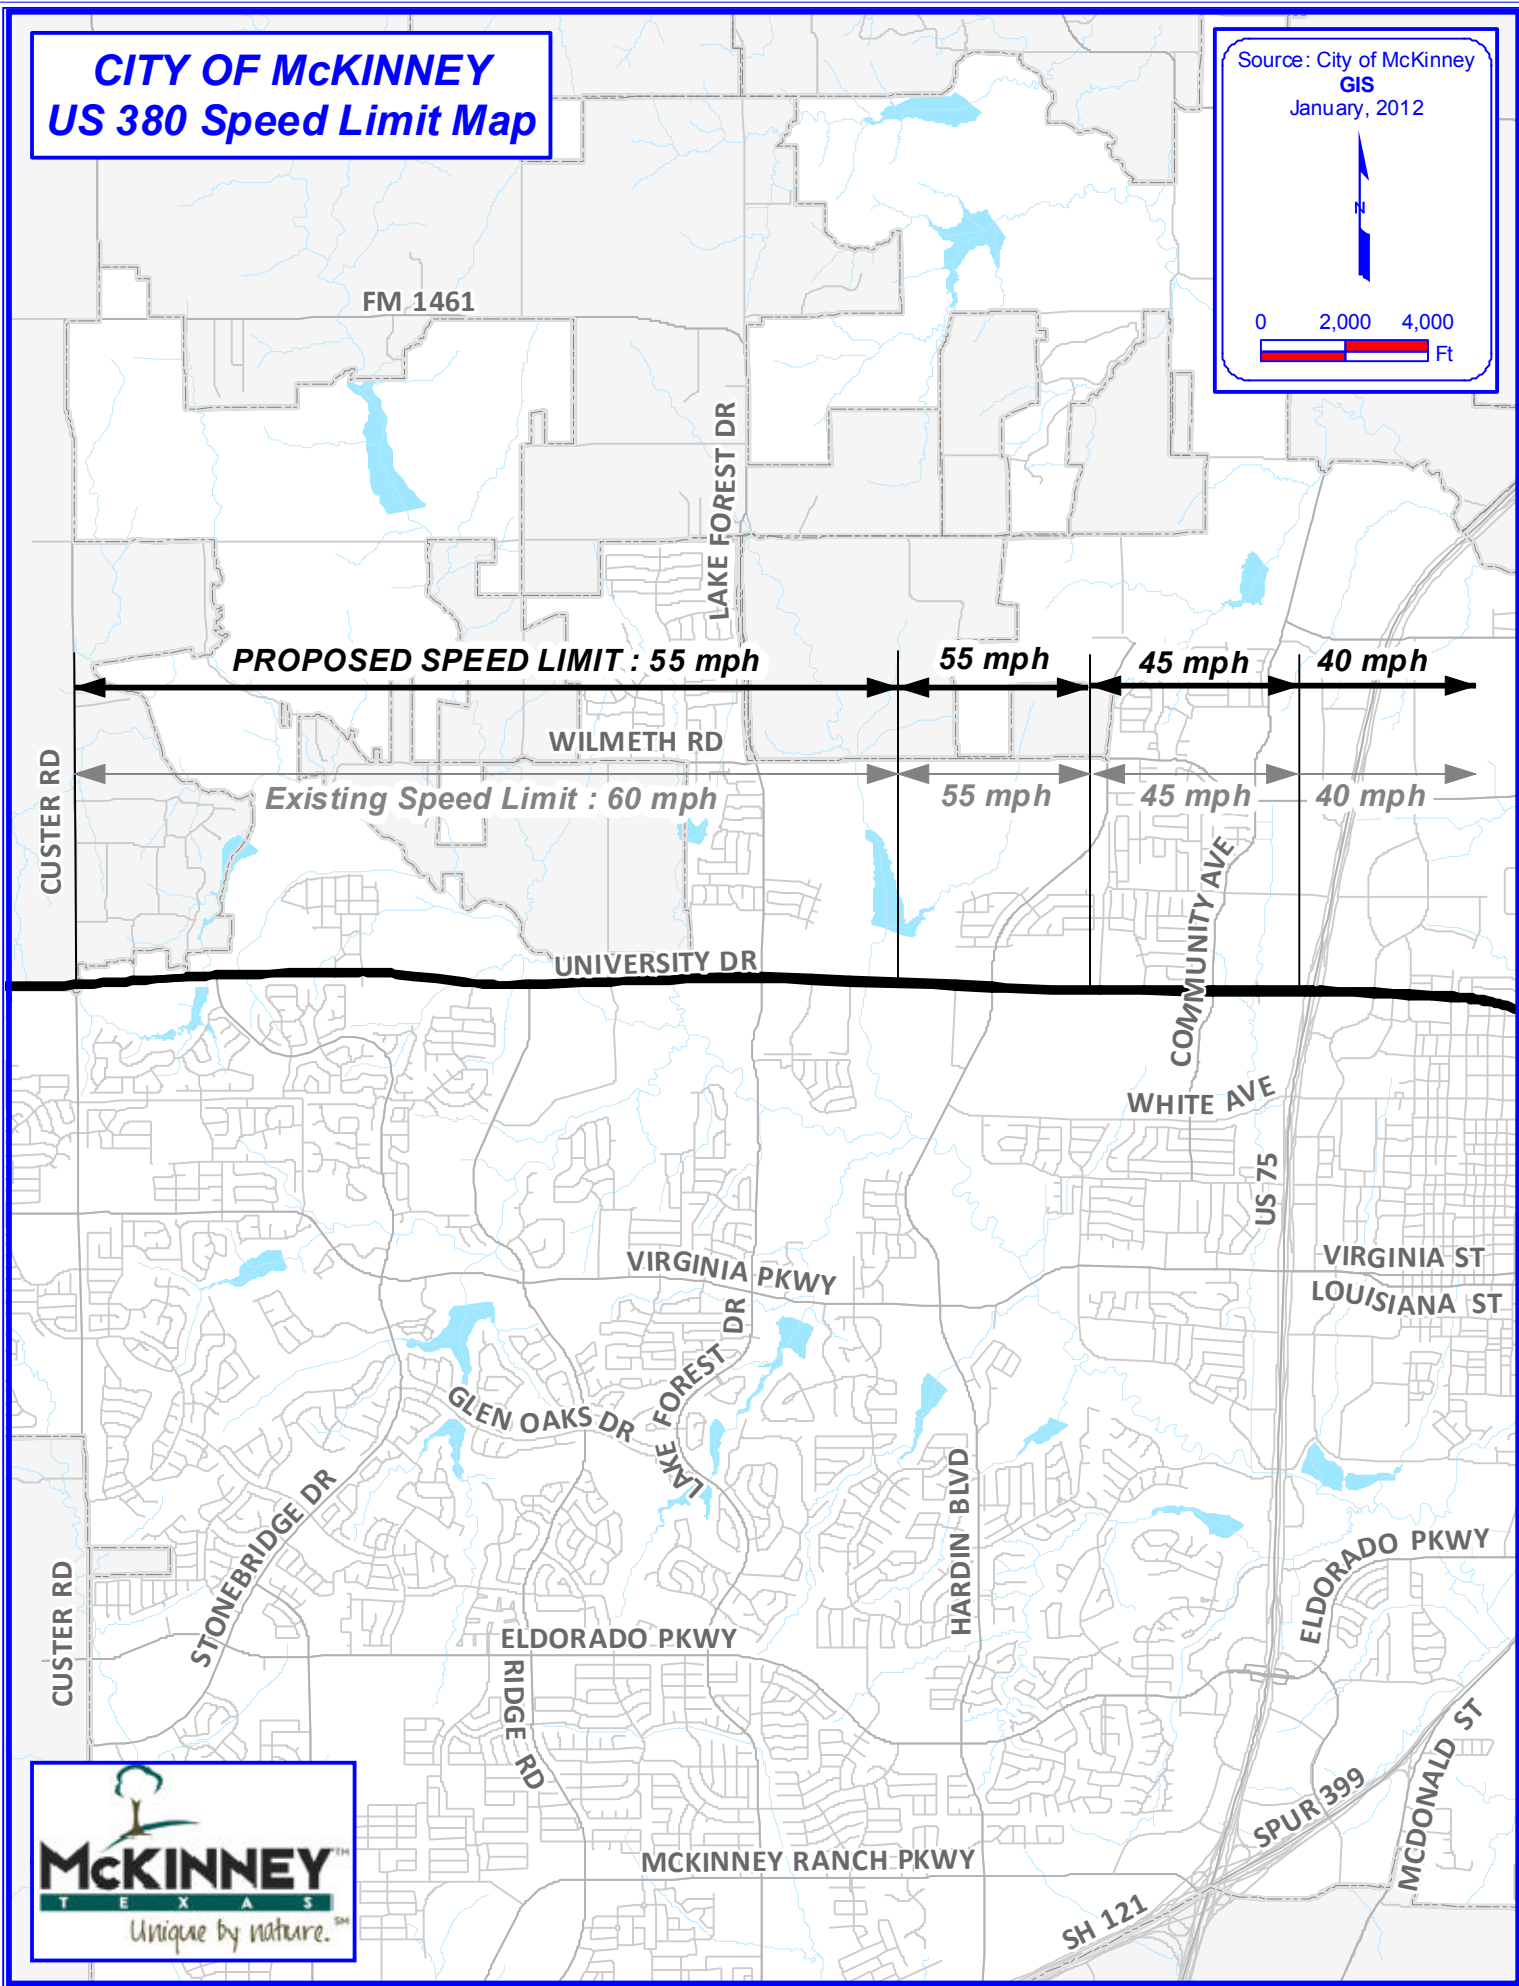

CITY OF MCKINNEY US 380 Speed Limit Map

Source: City of McKinney
GIS
January, 2012

Path: Y:\GIS\Work\Green\Engineering\Courc\1 Agenda Items\US 380 Speed Zones\US 380 Speed Zones.mxd

DISCLAIMER: This map and information contained in it were developed exclusively for use by the City of McKinney. Any use or reliance on this map by anyone else is at that party's risk and without liability to the City of McKinney, its officials or employees for any discrepancies, errors, or variances which may exist.