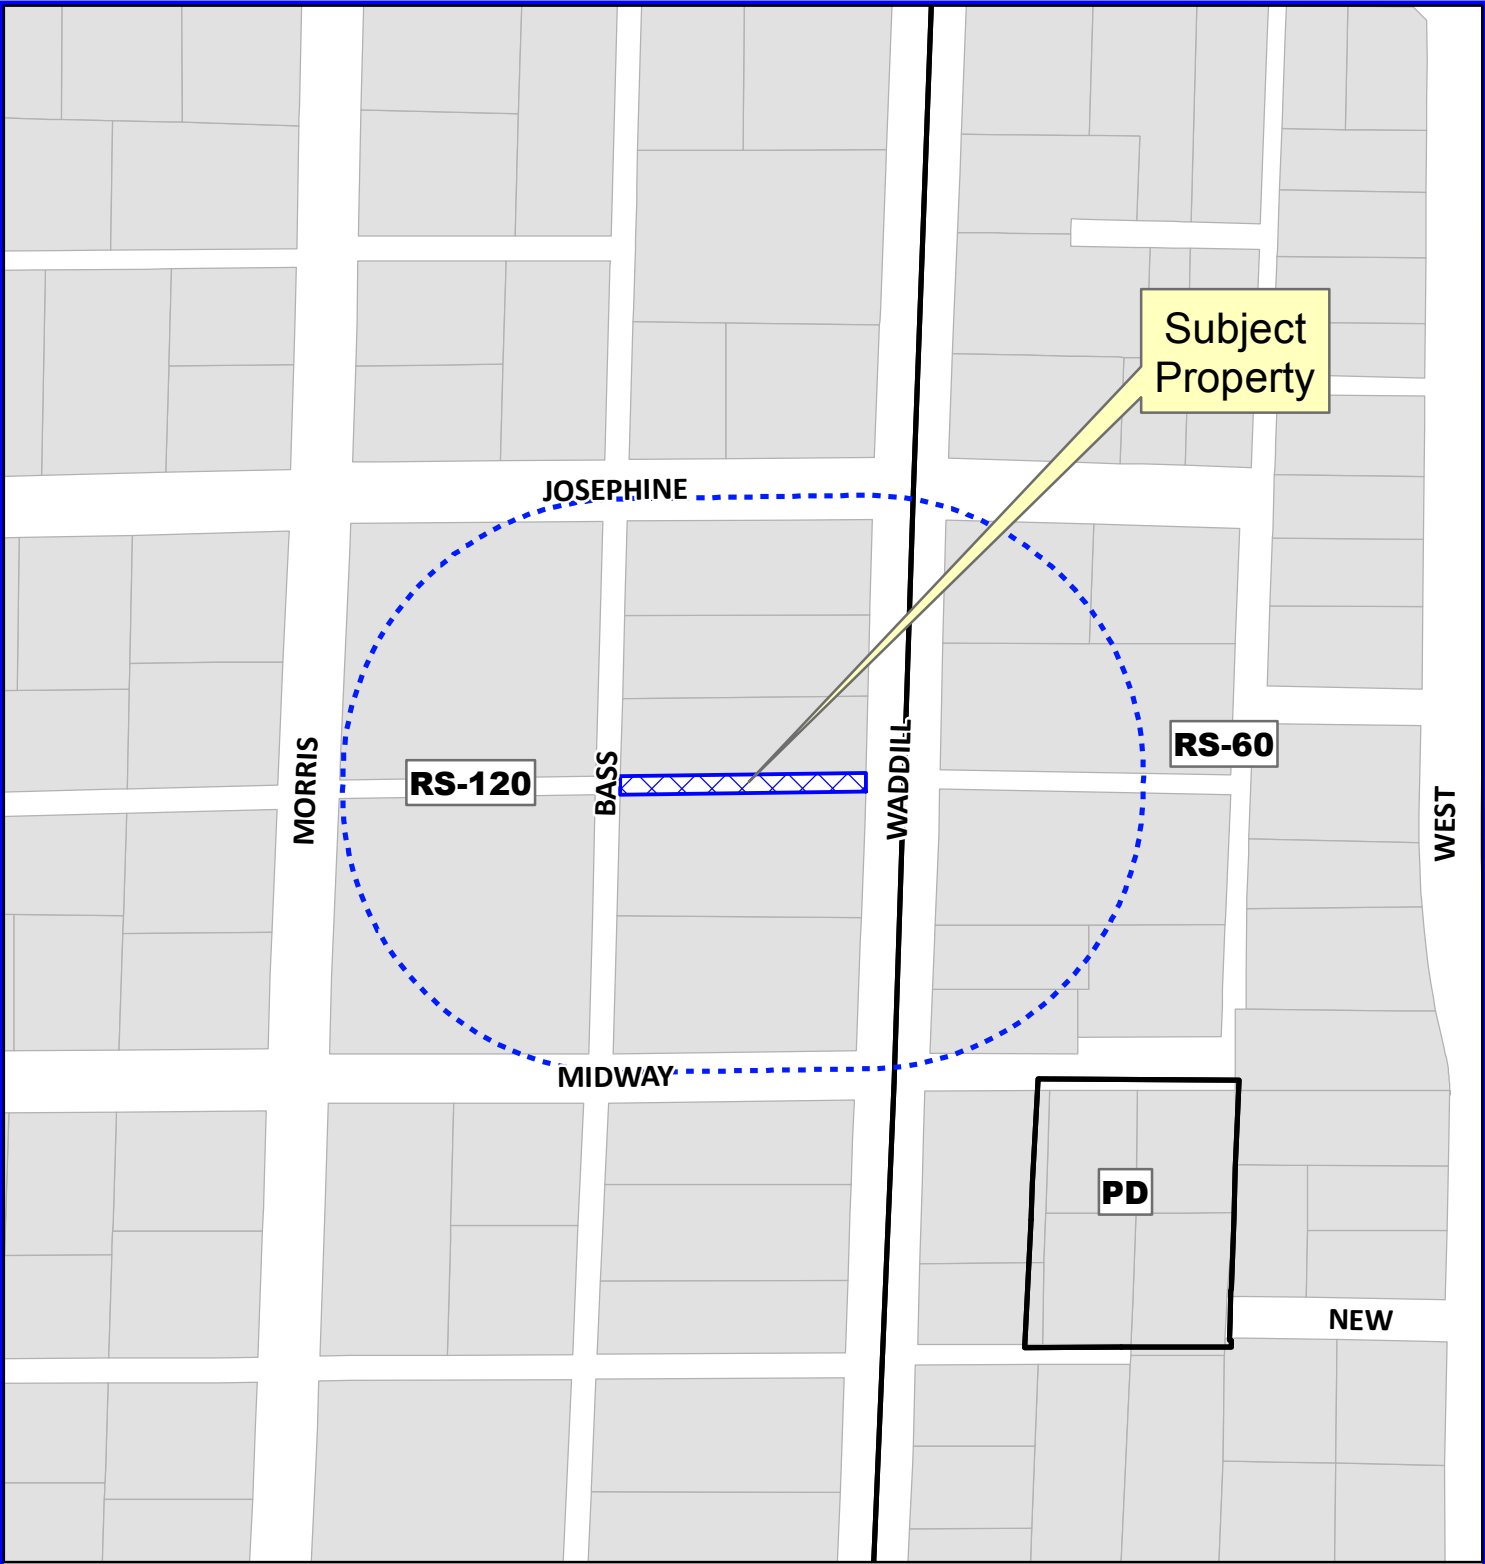

Path: S:\MCKGIS\Notification\Projects\2015\15-093AA.mxd

### Notification Map

Case: 15-093AA  
 - - - - 200' Buffer

DISCLAIMER: This map and information contained in it were developed exclusively for use by the City of McKinney. Any use or reliance on this map by anyone else is at that party's risk and without liability to the City of McKinney, its officials or employees for any discrepancies, errors, or variances which may exist.

### Notification Map

Case: 15-093AA

--- 200' Buffer