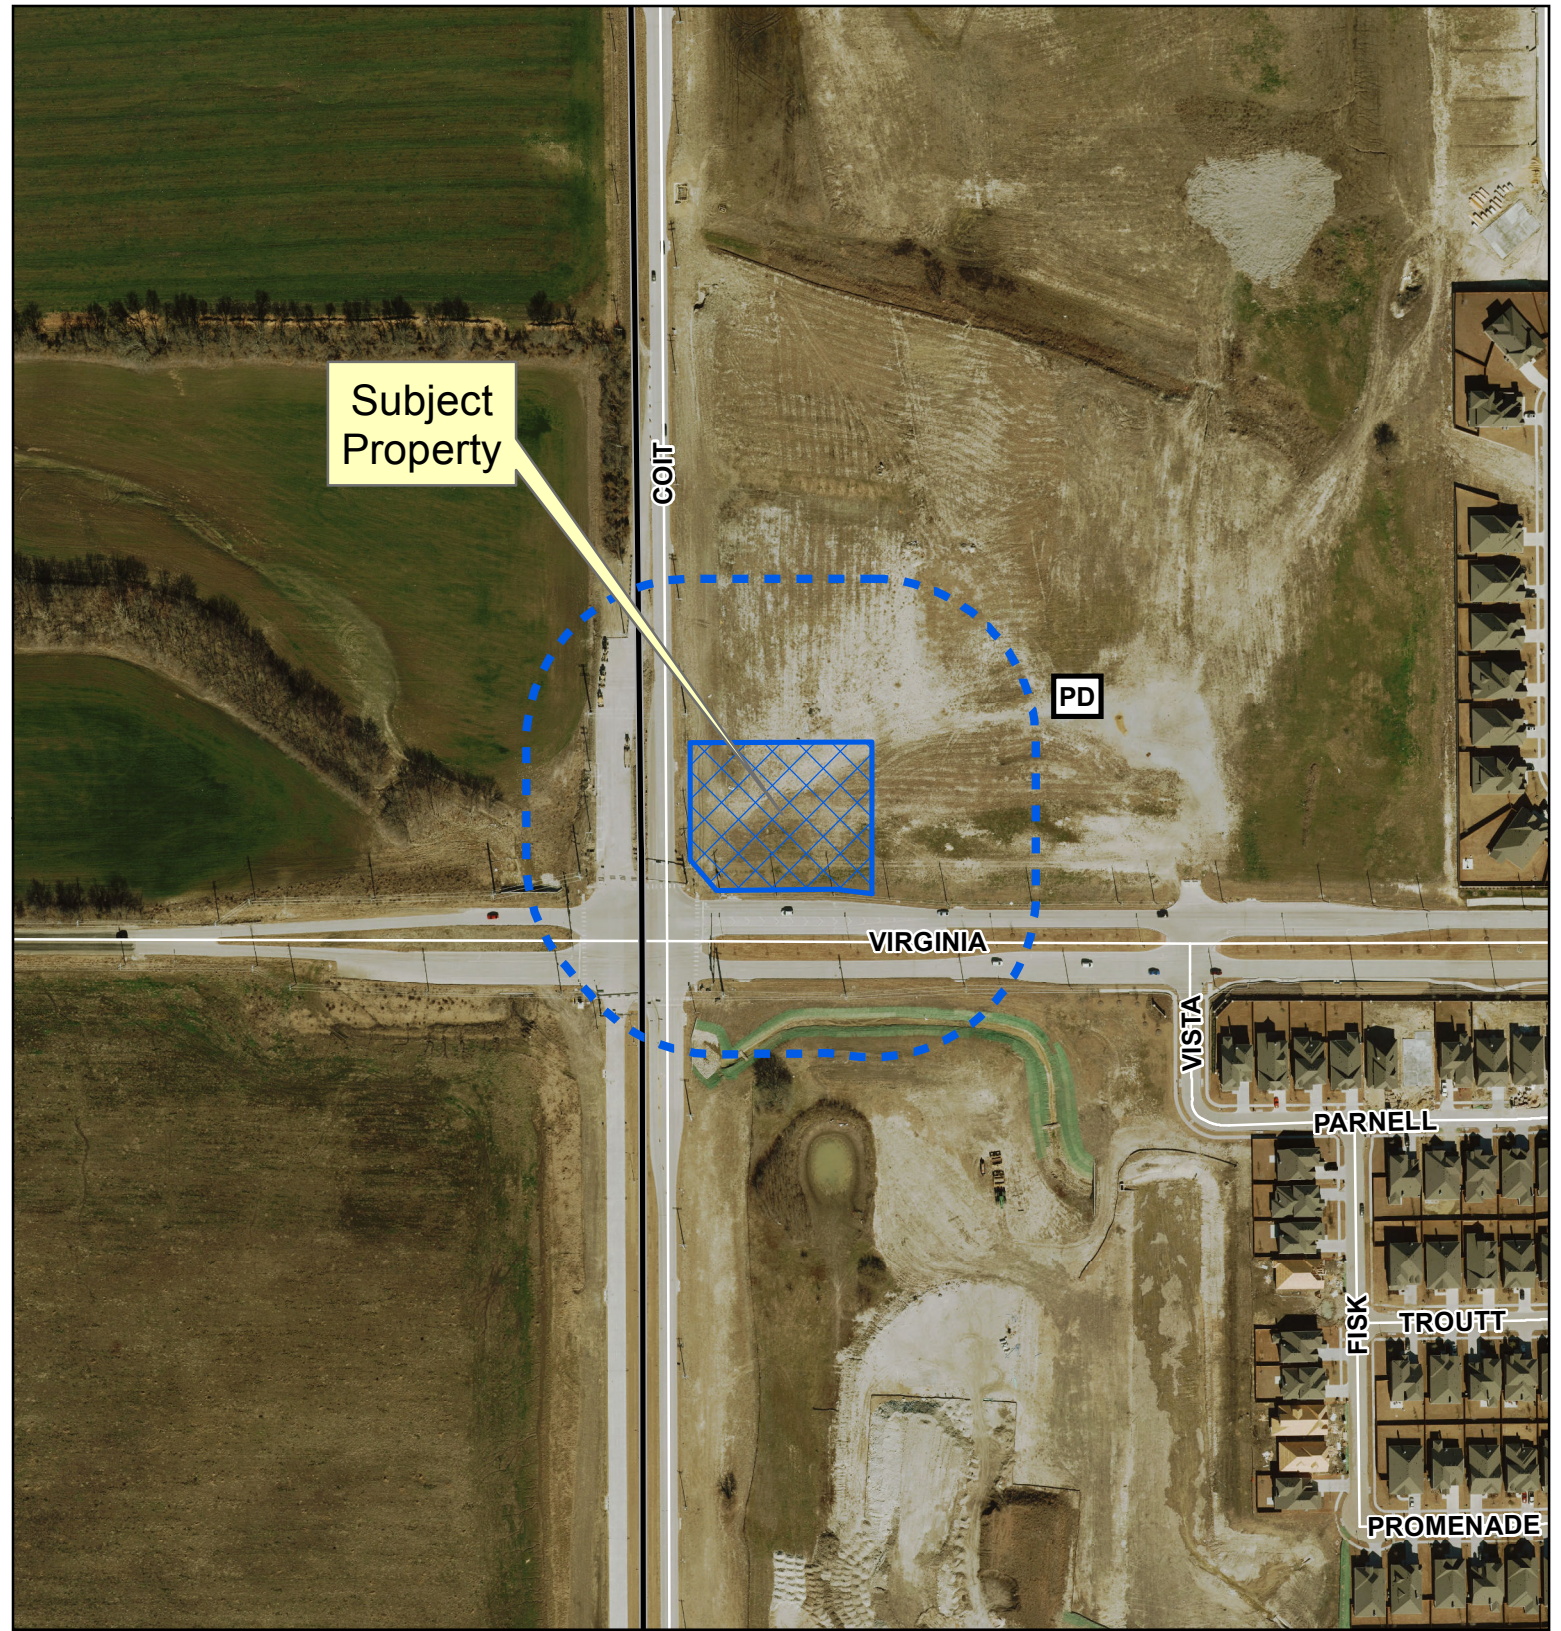

Subject Property

COIT

PD

VIRGINIA

VISTA

PARNELL

FISK

TROUT

PROMENADE