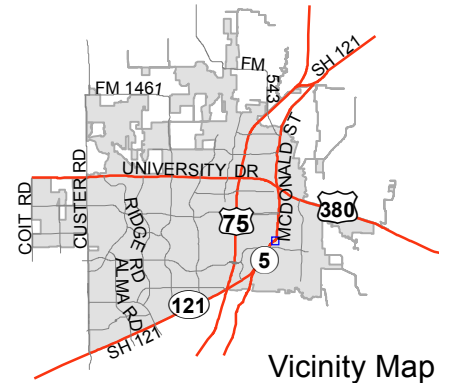

Notification Map

Case: 13-154Z

--- 200' Notification Buffer

Notification Map

Case: 13-154Z

--- 200' Notification Buffer