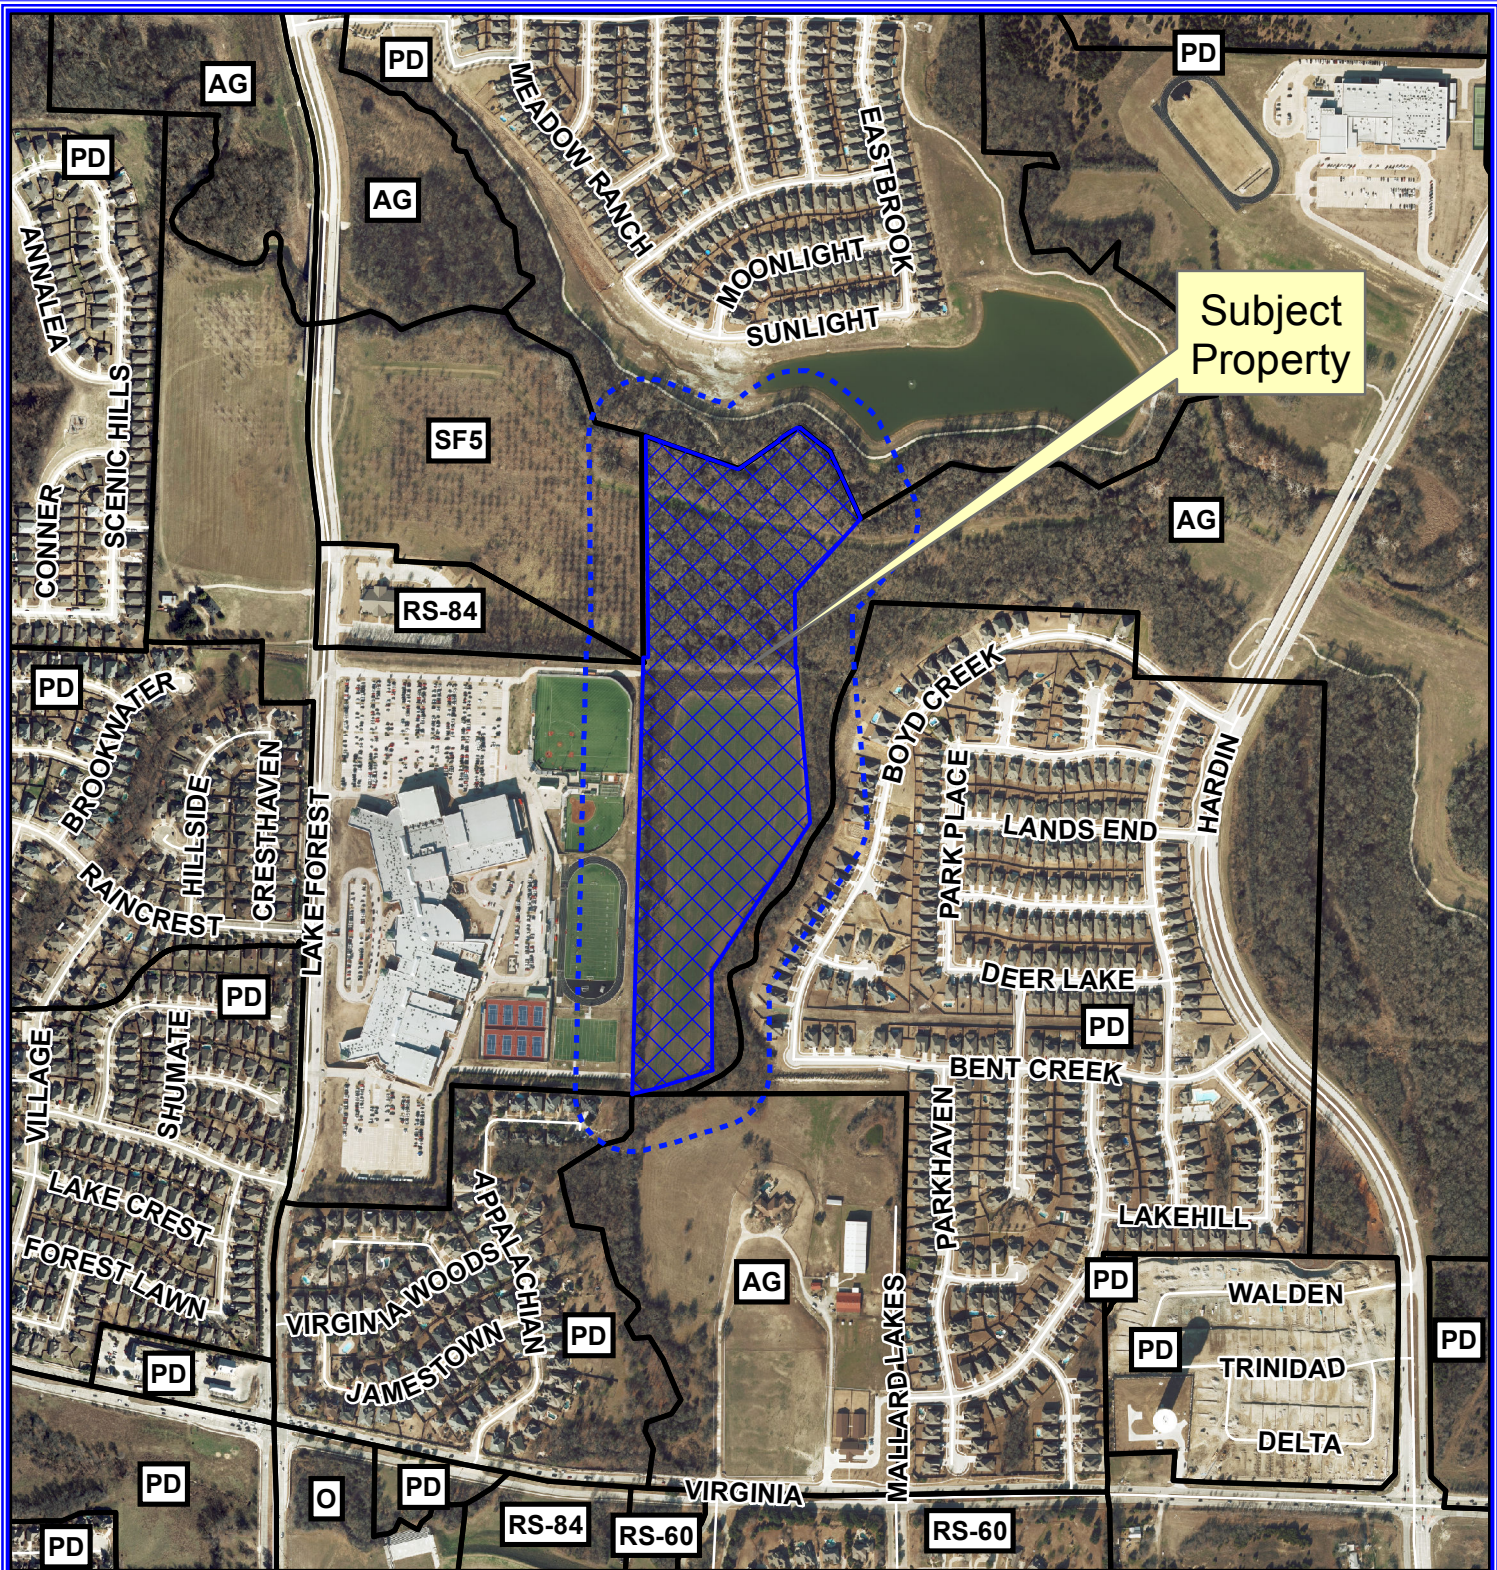

# Notification Map

Case: 15-310Z

--- 200' Buffer

# Notification Map

Case: 15-310Z

--- 200' Buffer

Vicinity Map