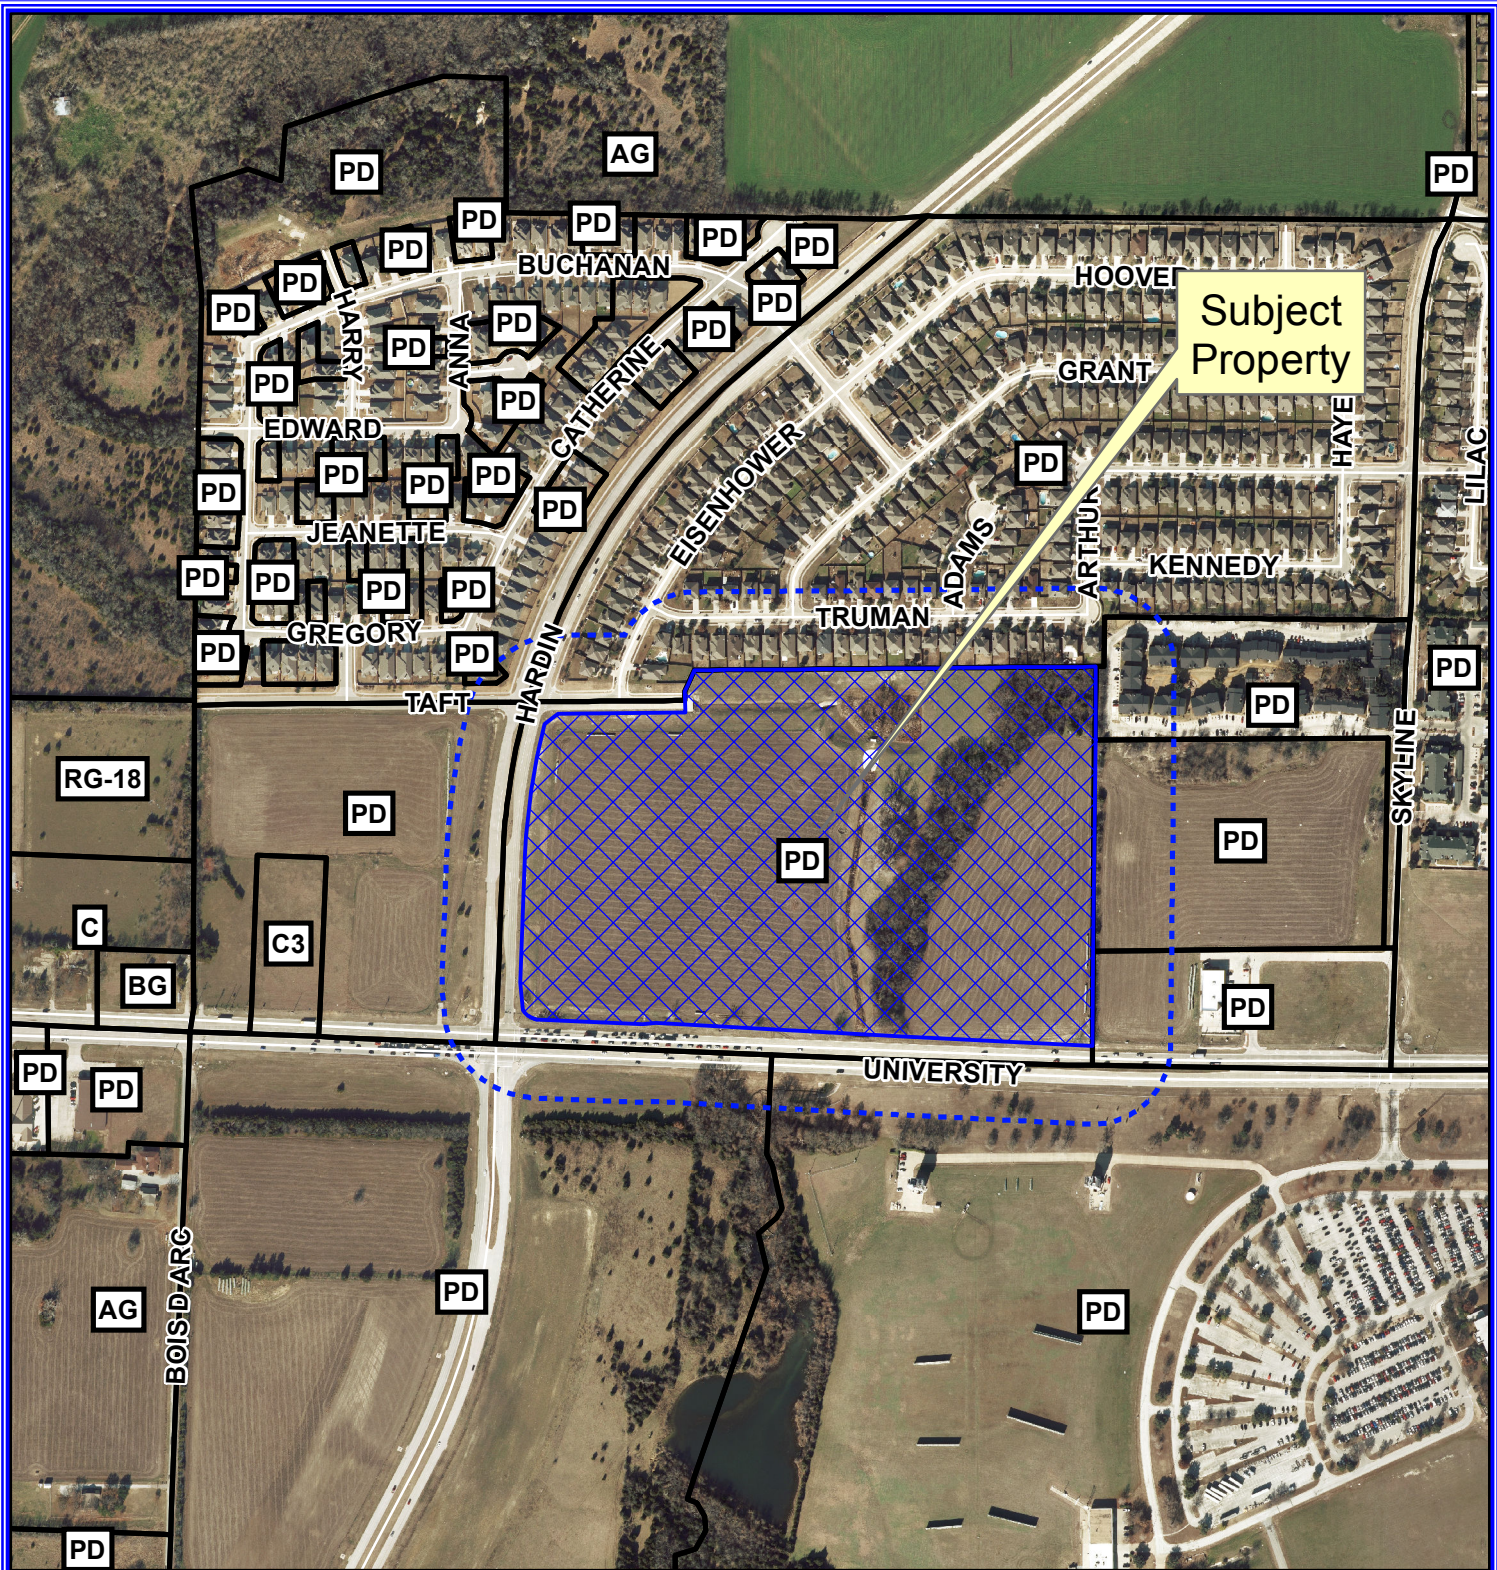

Notification Map

Case: 15-343Z

--- 200' Buffer

0 330 660
Feet

Notification Map

Case: 15-343Z

--- 200' Buffer

Vicinity Map