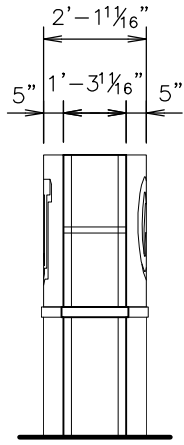

**Horizontal  
Monument Sign  
MH10-2P30SF**

2/4/11

SQUARE FOOTAGE	TYPEFACE	15
	INSIDE CAN	25
	ENTIRE SIGN	31

SCALE:	
1/4" = 1'-0"	
SERIAL NUMBER:	
MH10-2P30SF	
STORE NUMBER:	

SPECIFICATIONS:	
<b>LOGO</b>	Flat Solar grade, Clear Lexan Face, .177 thickness, painted on 2nd surface to match 3M Cardinal Red Translucent #3632-53, Akzo Nobel, no embossment.
<b>Pricer</b>	Flat Solar grade, Clear Lexan Face, .177 thickness, painted on 2nd surface, Akzo Noble Black, manual Font Numerals, Clear Helvetica Condensed font. Product Panels, Lexan, Clear text area, painted 2nd surface Akzo Nobel Opaque Black, Diesel Product Panel painted 2nd surface to match PMS 7481C Translucent Green, Akzo Noble.
<b>LOGO Cabinet/Pricer Cabinet/Base</b>	Aluminum Construction, Internally illuminated with GE Tetra PowerStrip DS65/GE PS24 Power Supplies. LOGO Cabinet painted Akzo Noble, QT Red SIGN9141 Low Gloss. Pricer Cabinet and Base painted Akzo Noble Black Low Gloss. Accent Trim section painted 1st surface Akzo Noble Silver-Low Gloss.