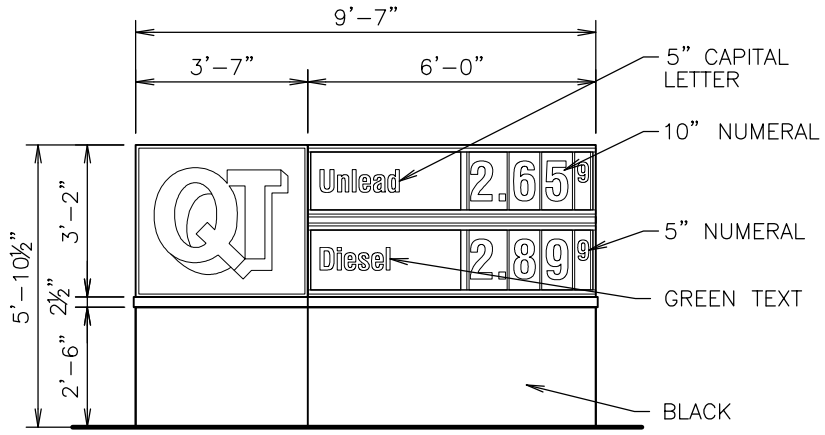

**Horizontal  
Monument Sign  
MH10-2P30SF**

2/4/11

SQUARE FOOTAGE	TYPEFACE	15
	INSIDE CAN	25
	ENTIRE SIGN	31

SCALE:	
1/4" = 1'-0"	
SERIAL NUMBER:	
MH10-2P30SF	
STORE NUMBER:	

SPECIFICATIONS:	
<b>LOGO</b>	Flat Solar grade, Clear Lexan Face, .177 thickness, painted on 2nd surface to match 3M Cardinal Red Translucent #3632-53, Akzo Nobel, no embossment.
<b>Pricer</b>	Flat Solar grade, Clear Lexan Face, .177 thickness, painted on 2nd surface, Akzo Noble Black, manual Font Numerals, Clear Helvetica Condensed font. Product Panels, Lexan, Clear text area, painted 2nd surface Akzo Nobel Opaque Black, Diesel Product Panel painted 2nd surface to match PMS 7481C Translucent Green, Akzo Noble.
<b>LOGO Cabinet/Pricer Cabinet/Base</b>	Aluminum Construction, Internally illuminated with GE Tetra PowerStrip DS65/GE PS24 Power Supplies. LOGO Cabinet painted Akzo Noble, QT Red SIGN9141 Low Gloss. Pricer Cabinet and Base painted Akzo Noble Black Low Gloss. Accent Trim section painted 1st surface Akzo Noble Silver-Low Gloss.