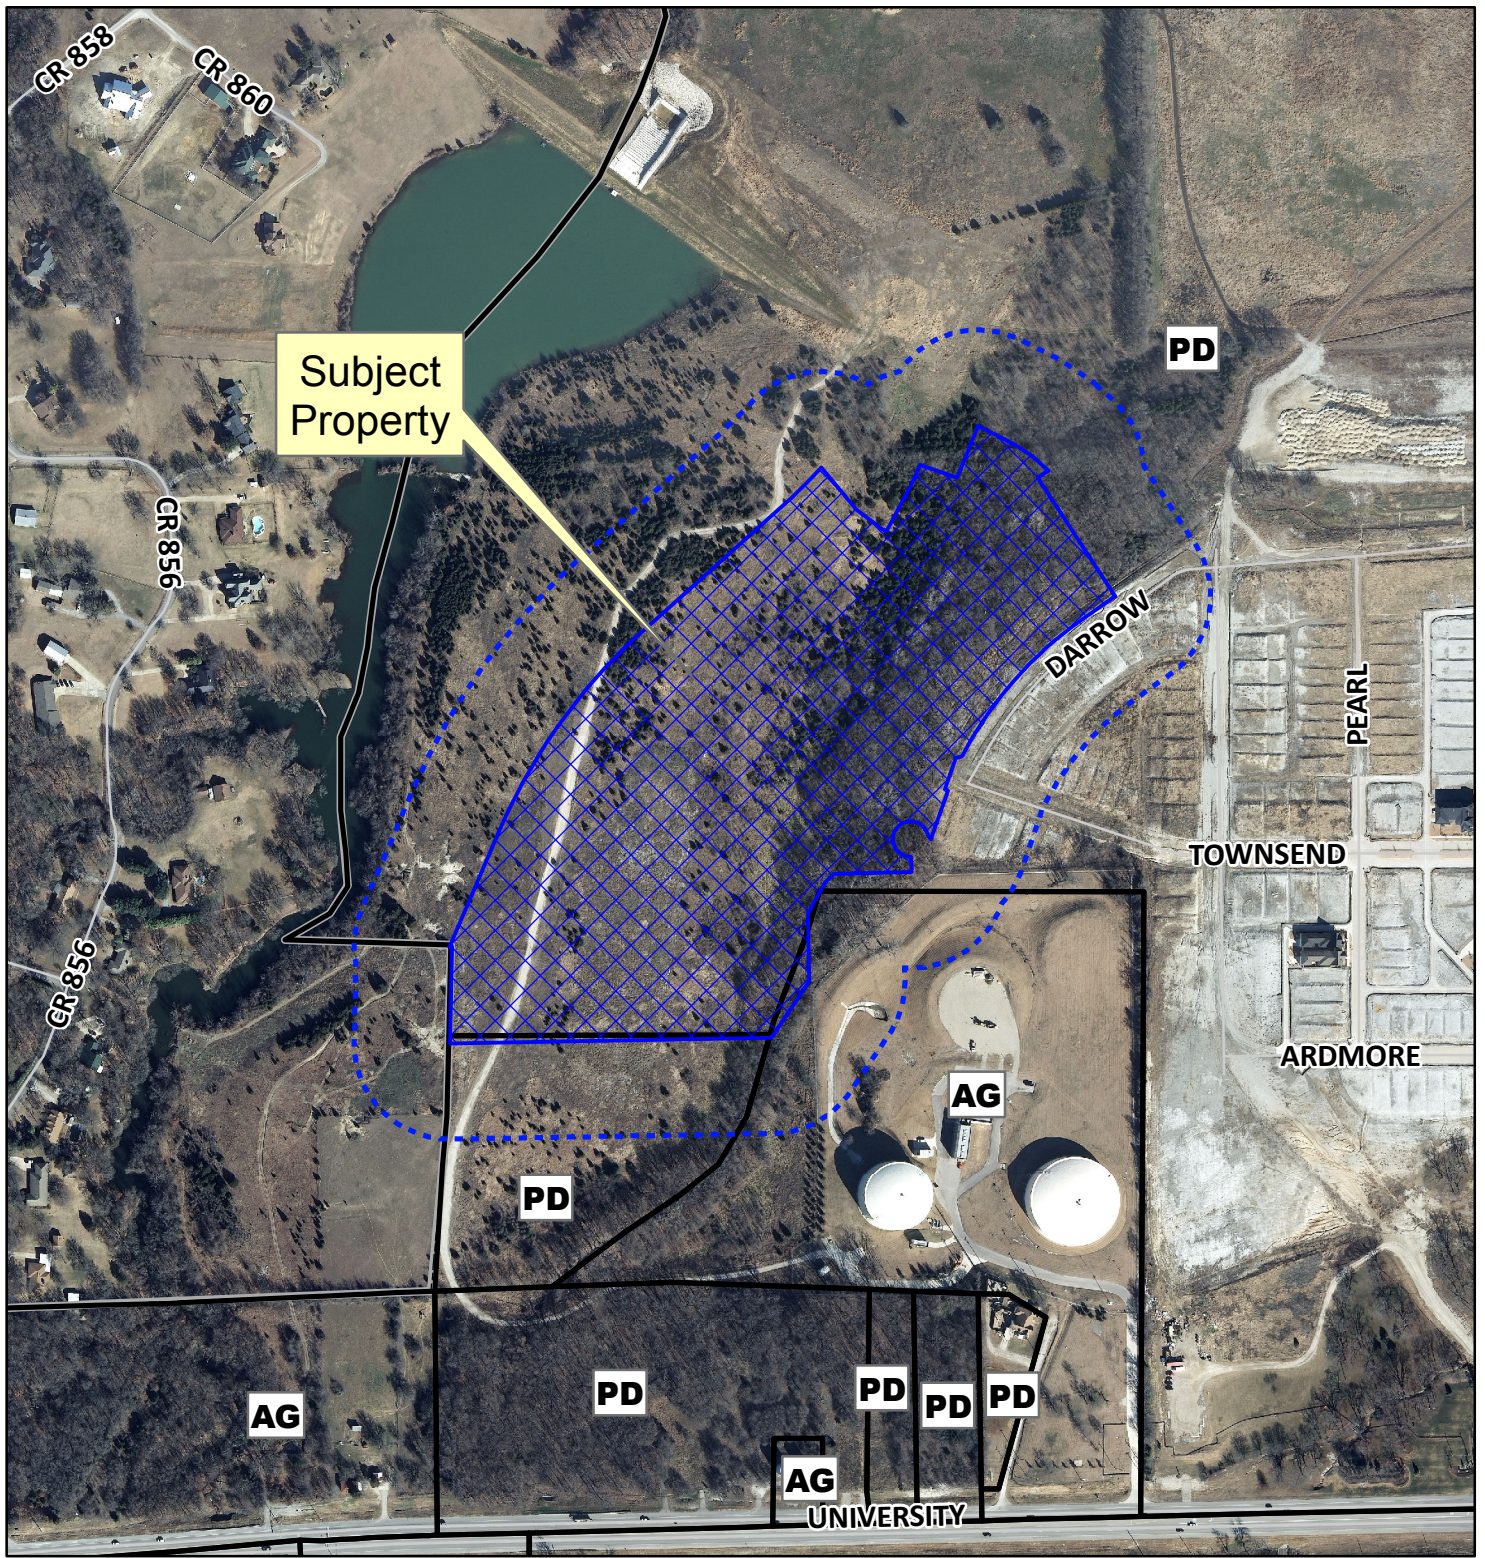

Notification Map

Case: 13-091Z

--- 200' Notification Buffer

Notification Map

Case: 13-091Z

--- 200' Notification Buffer