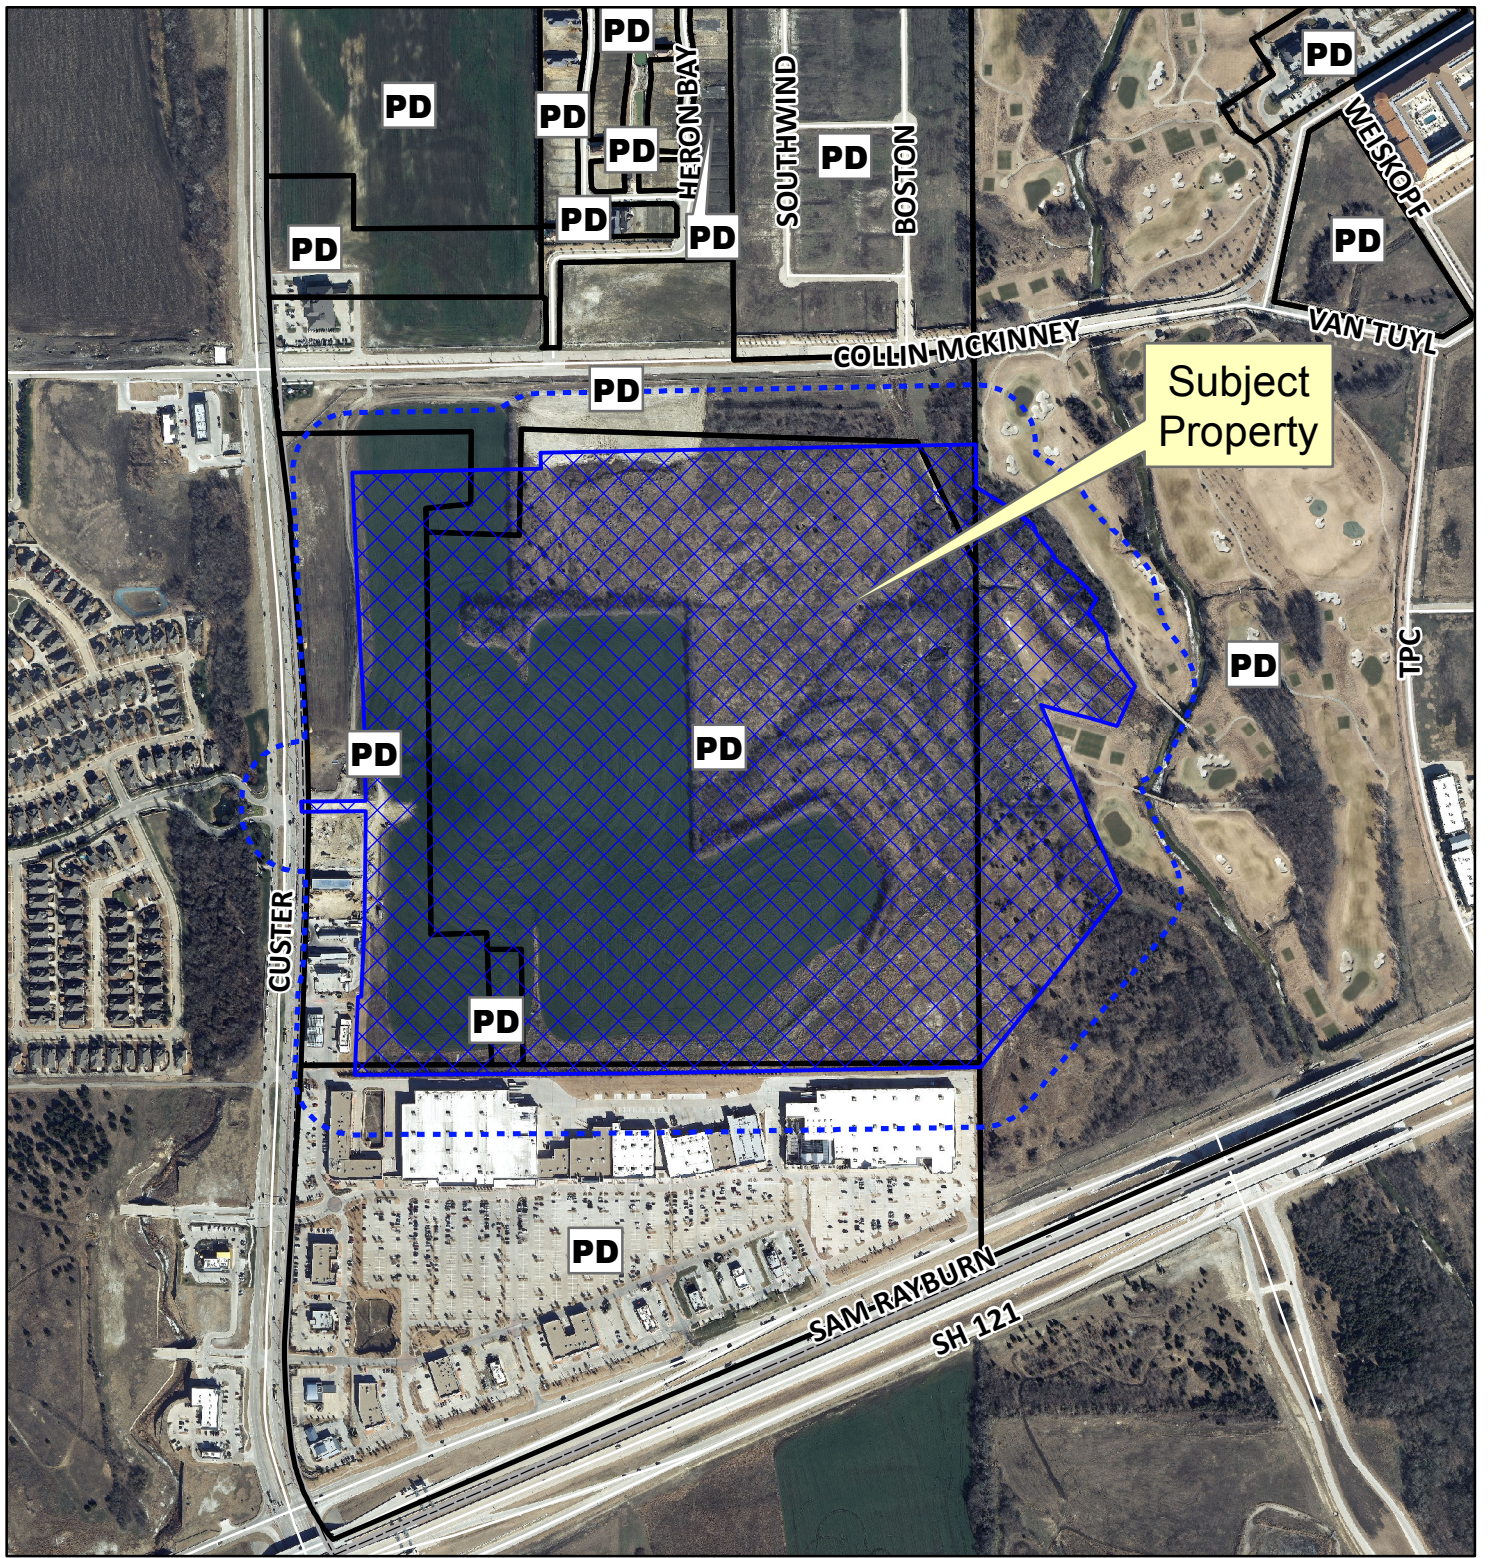

Subject Property

Notification Map

Case: 13-245Z

--- 200' Notification Buffer

Vicinity Map

Notification Map

Case: 13-245Z

--- 200' Notification Buffer