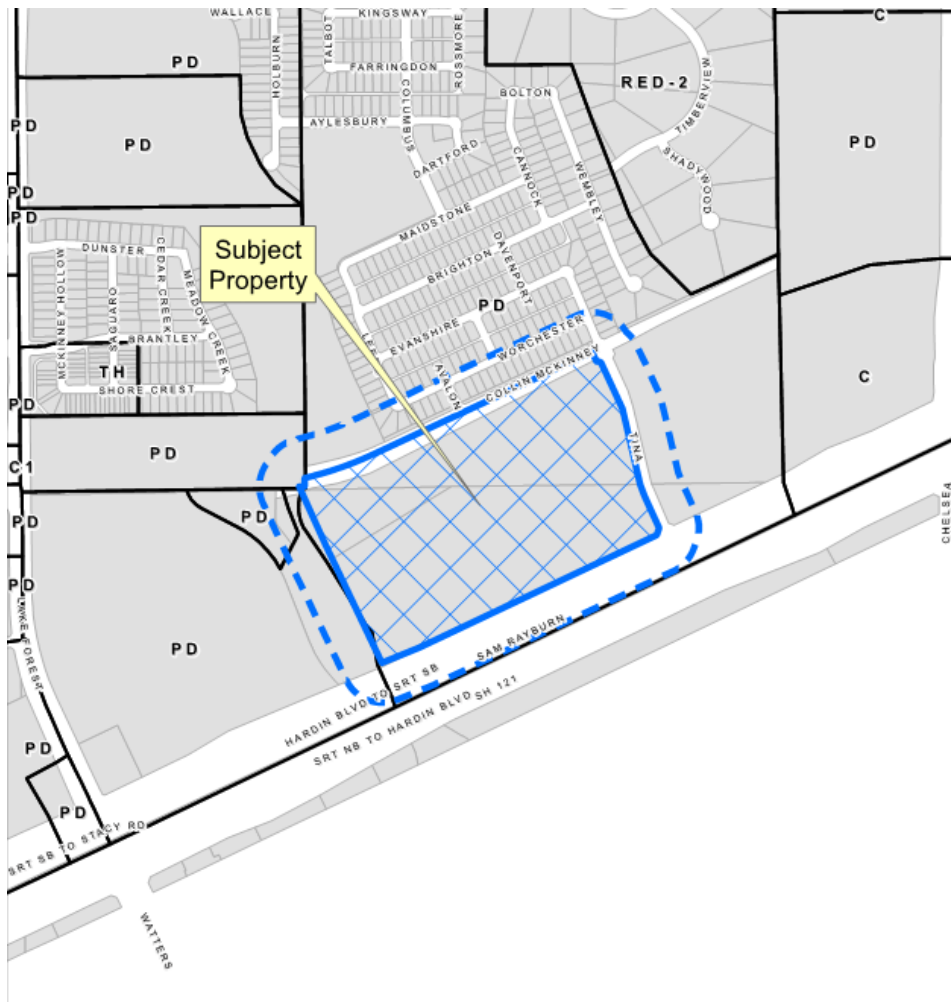

Roanoke Manor

20-0073Z

Location Map

Aerial Exhibit

Proposed Zoning Exhibit