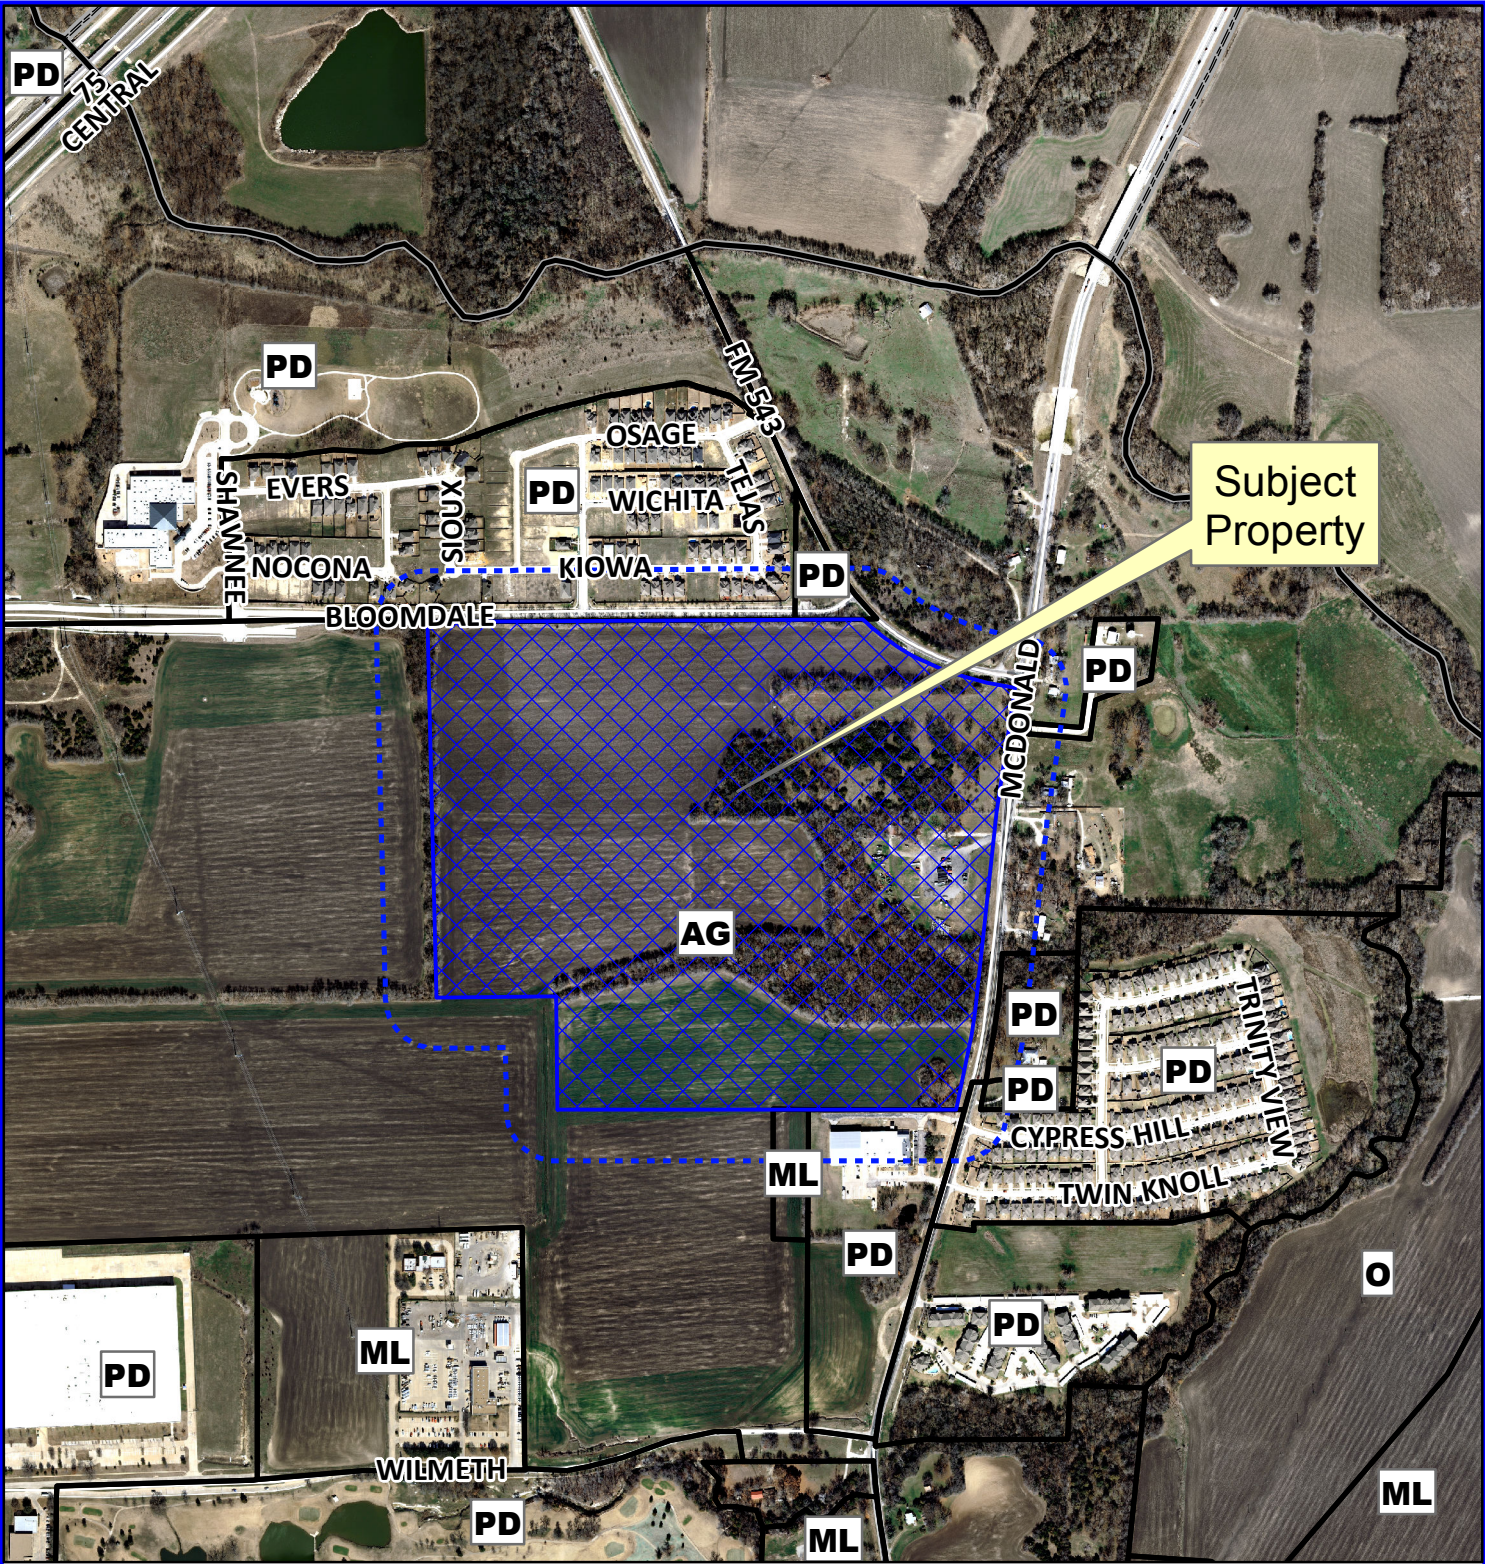

### Notification Map

Case: 15-066Z  
 - - - - 200' Buffer

Path: S:\MCKGIS\Notification\Projects\2015\15-066Z.mxd

DISCLAIMER: This map and information contained in it were developed exclusively for use by the City of McKinney. Any use or reliance on this map by anyone else is at that party's risk and without liability to the City of McKinney, its officials or employees for any discrepancies, errors, or variances which may exist.