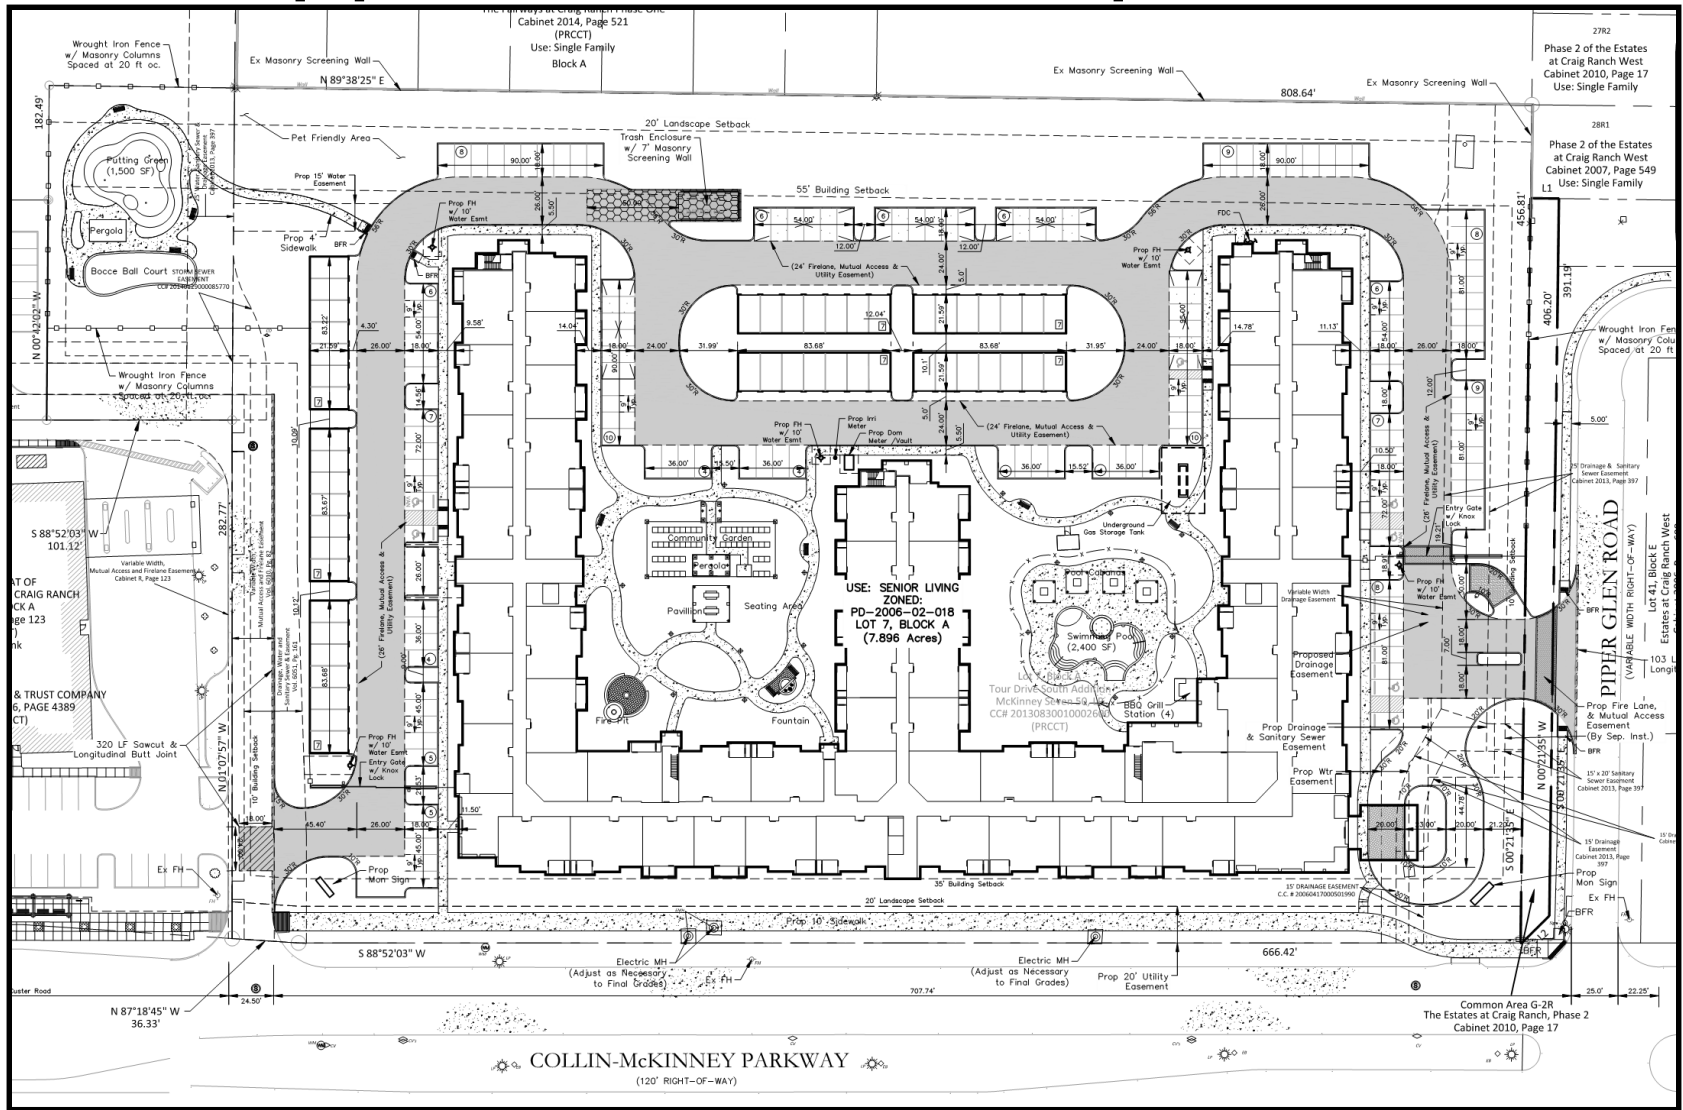

Artistry Senior
Residences
Façade Plan Appeal
15-215FR

- MONEY MAGAZINE 2014 -

Location Map

Aerial Exhibit

Proposed Elevations

Proposed Elevations

Approved Site Plan

Approved Landscape Plan

Outdoor Living Areas