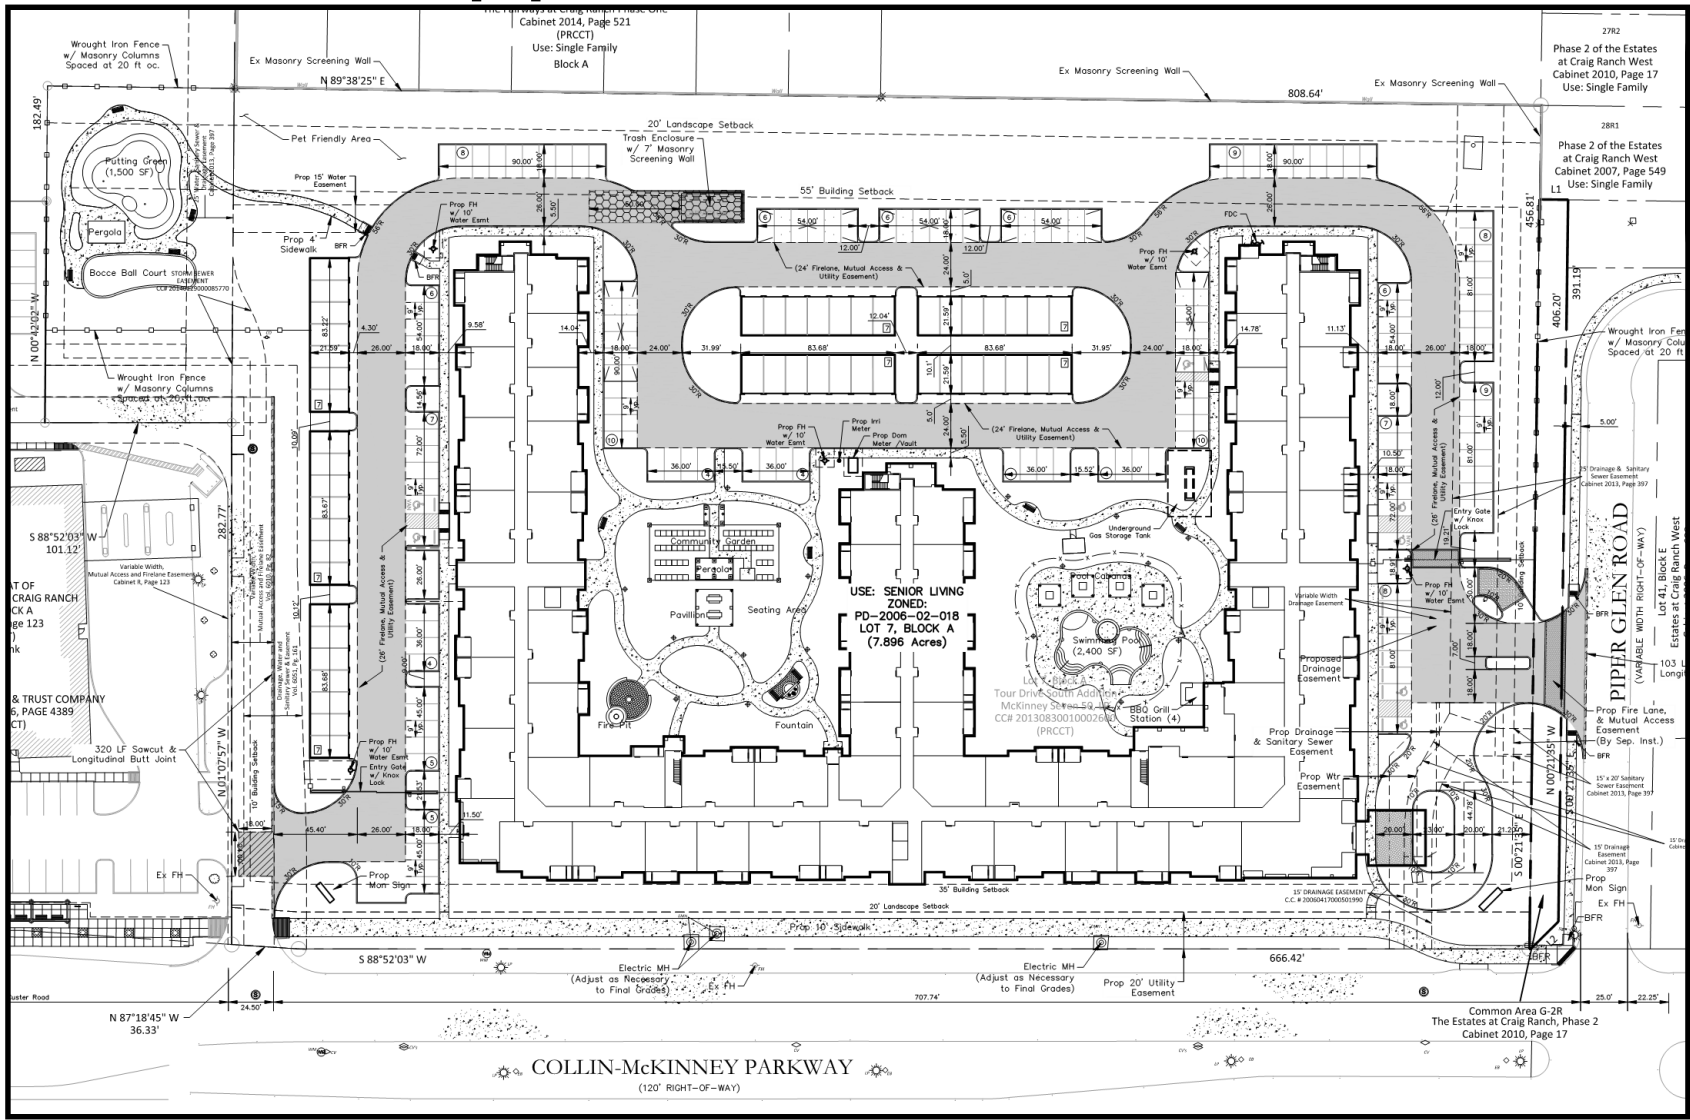

Artistry Senior
Residences
Façade Plan Appeal
15-215FR

- MONEY MAGAZINE 2014 -

Location Map

Aerial Exhibit

Proposed Elevations

Proposed Elevations

Approved Site Plan

Approved Landscape Plan

Outdoor Living Areas