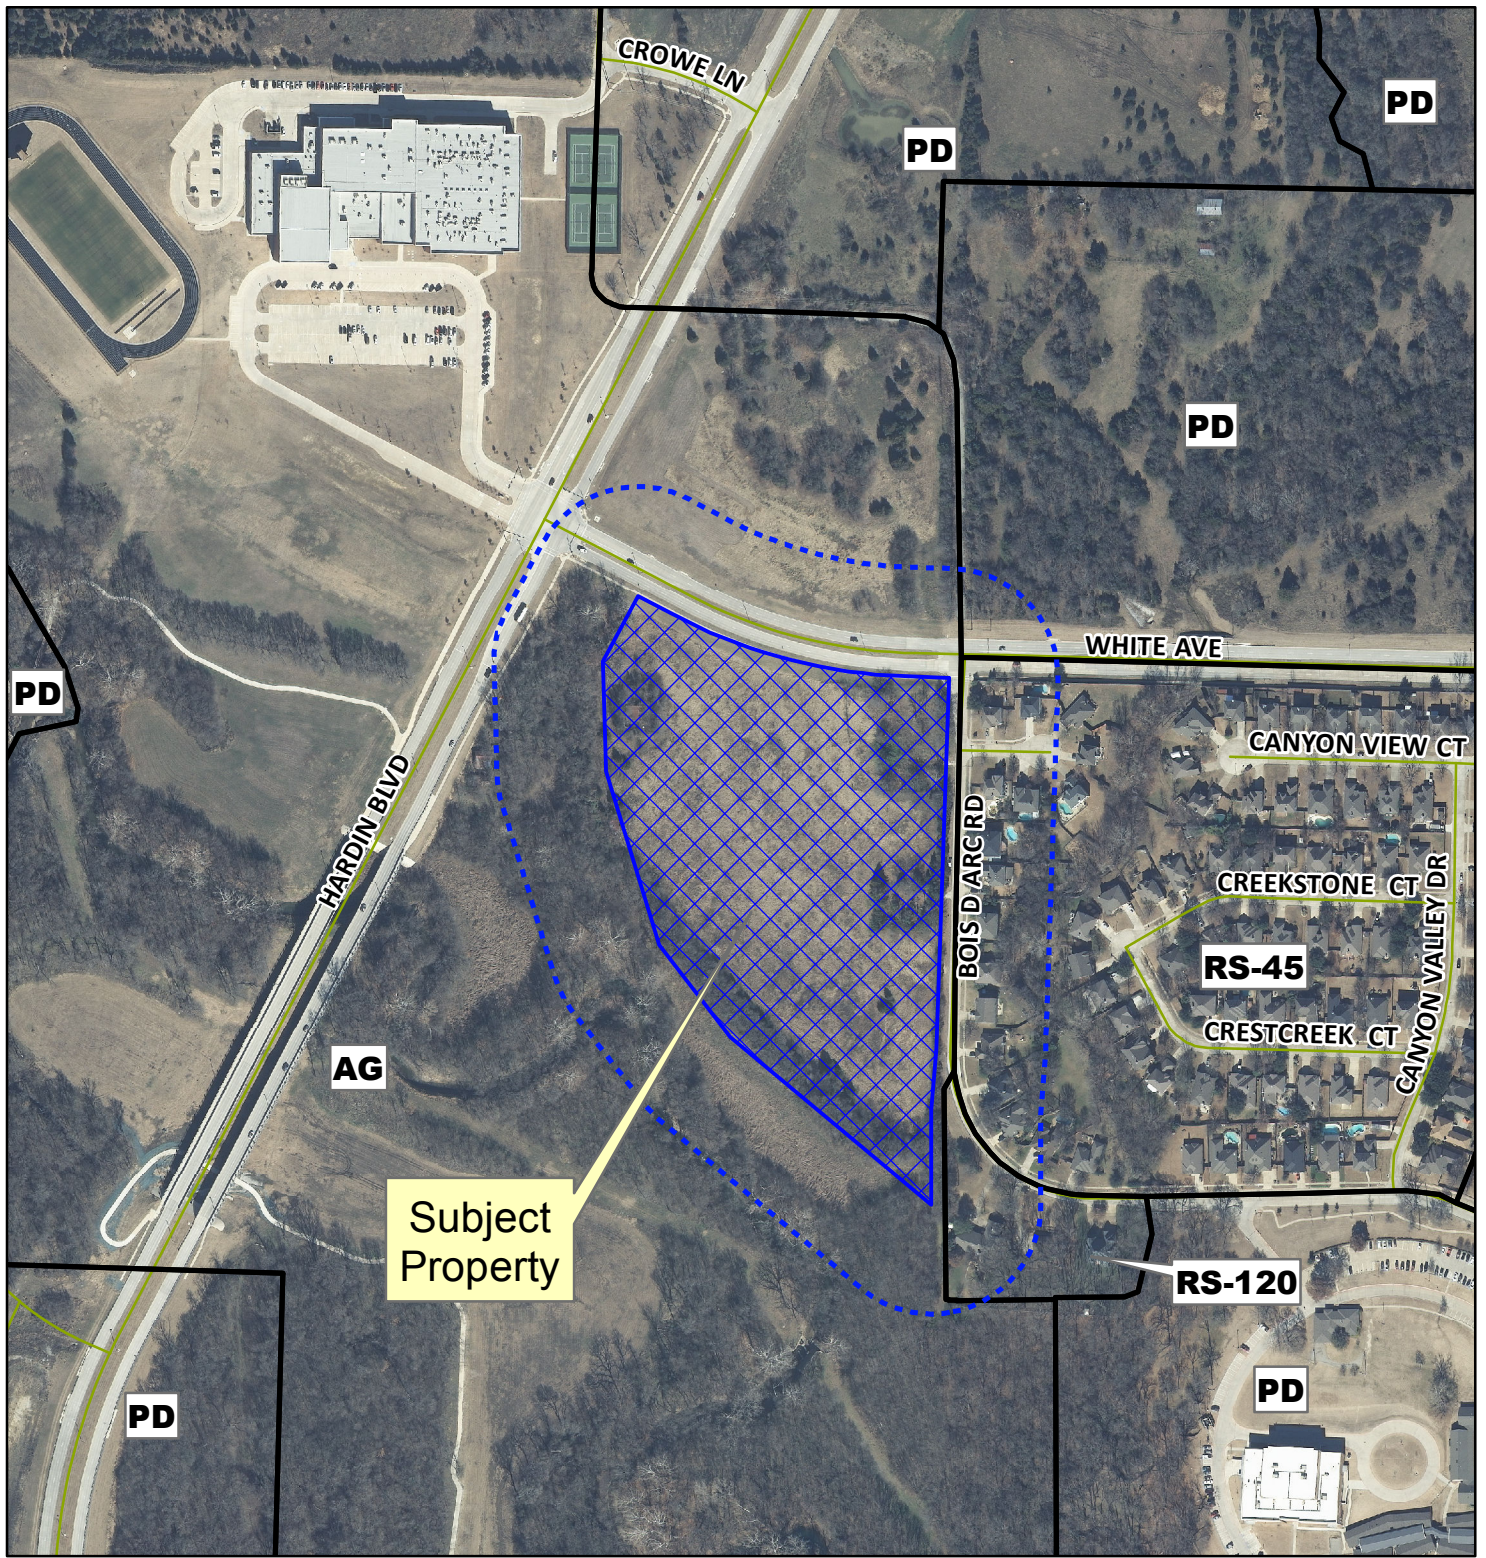

# Notification Map

Case: 12-229Z

--- 200' Notification Buffer