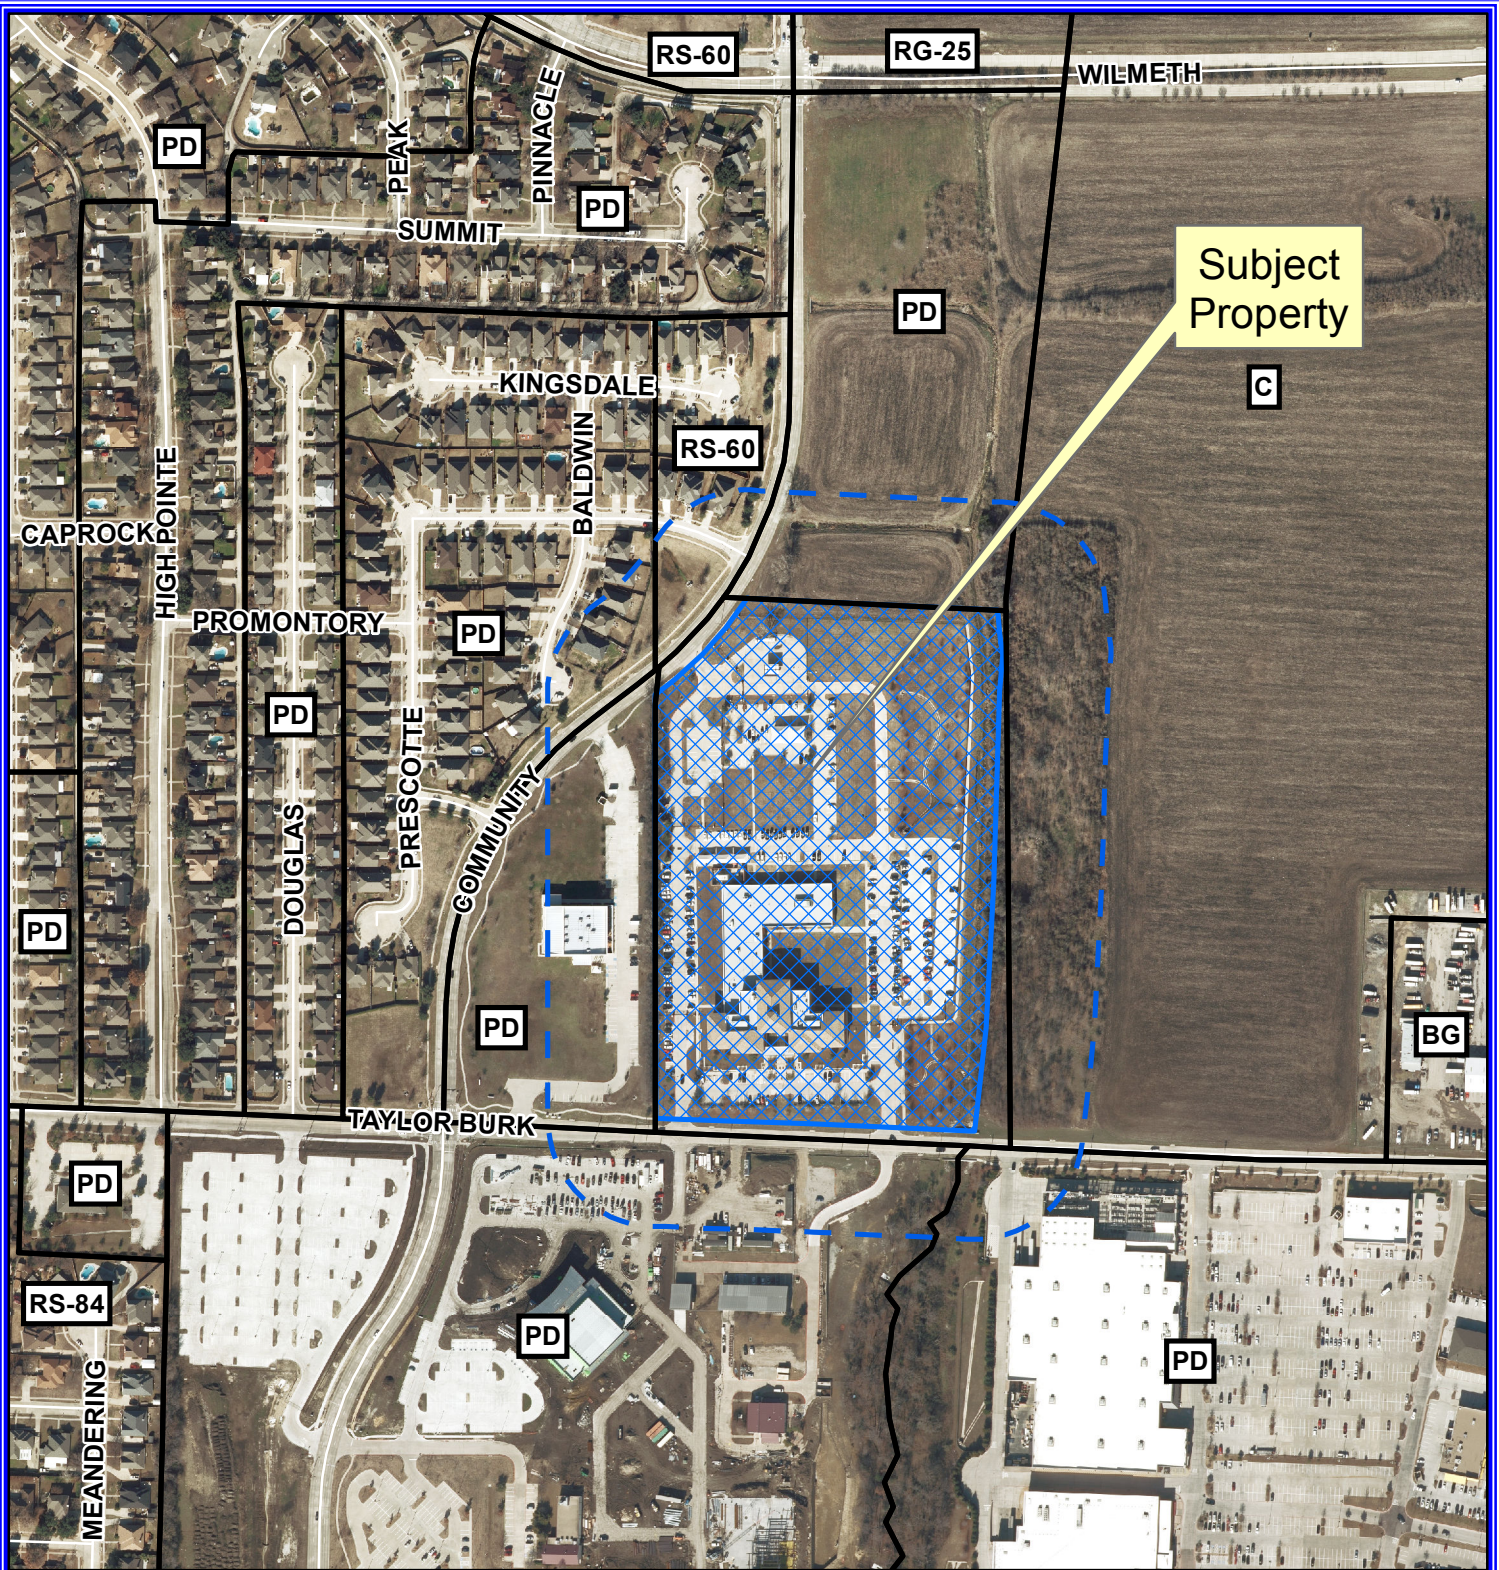

### Notification Map

Case: 16-216SP

--- 200' Buffer