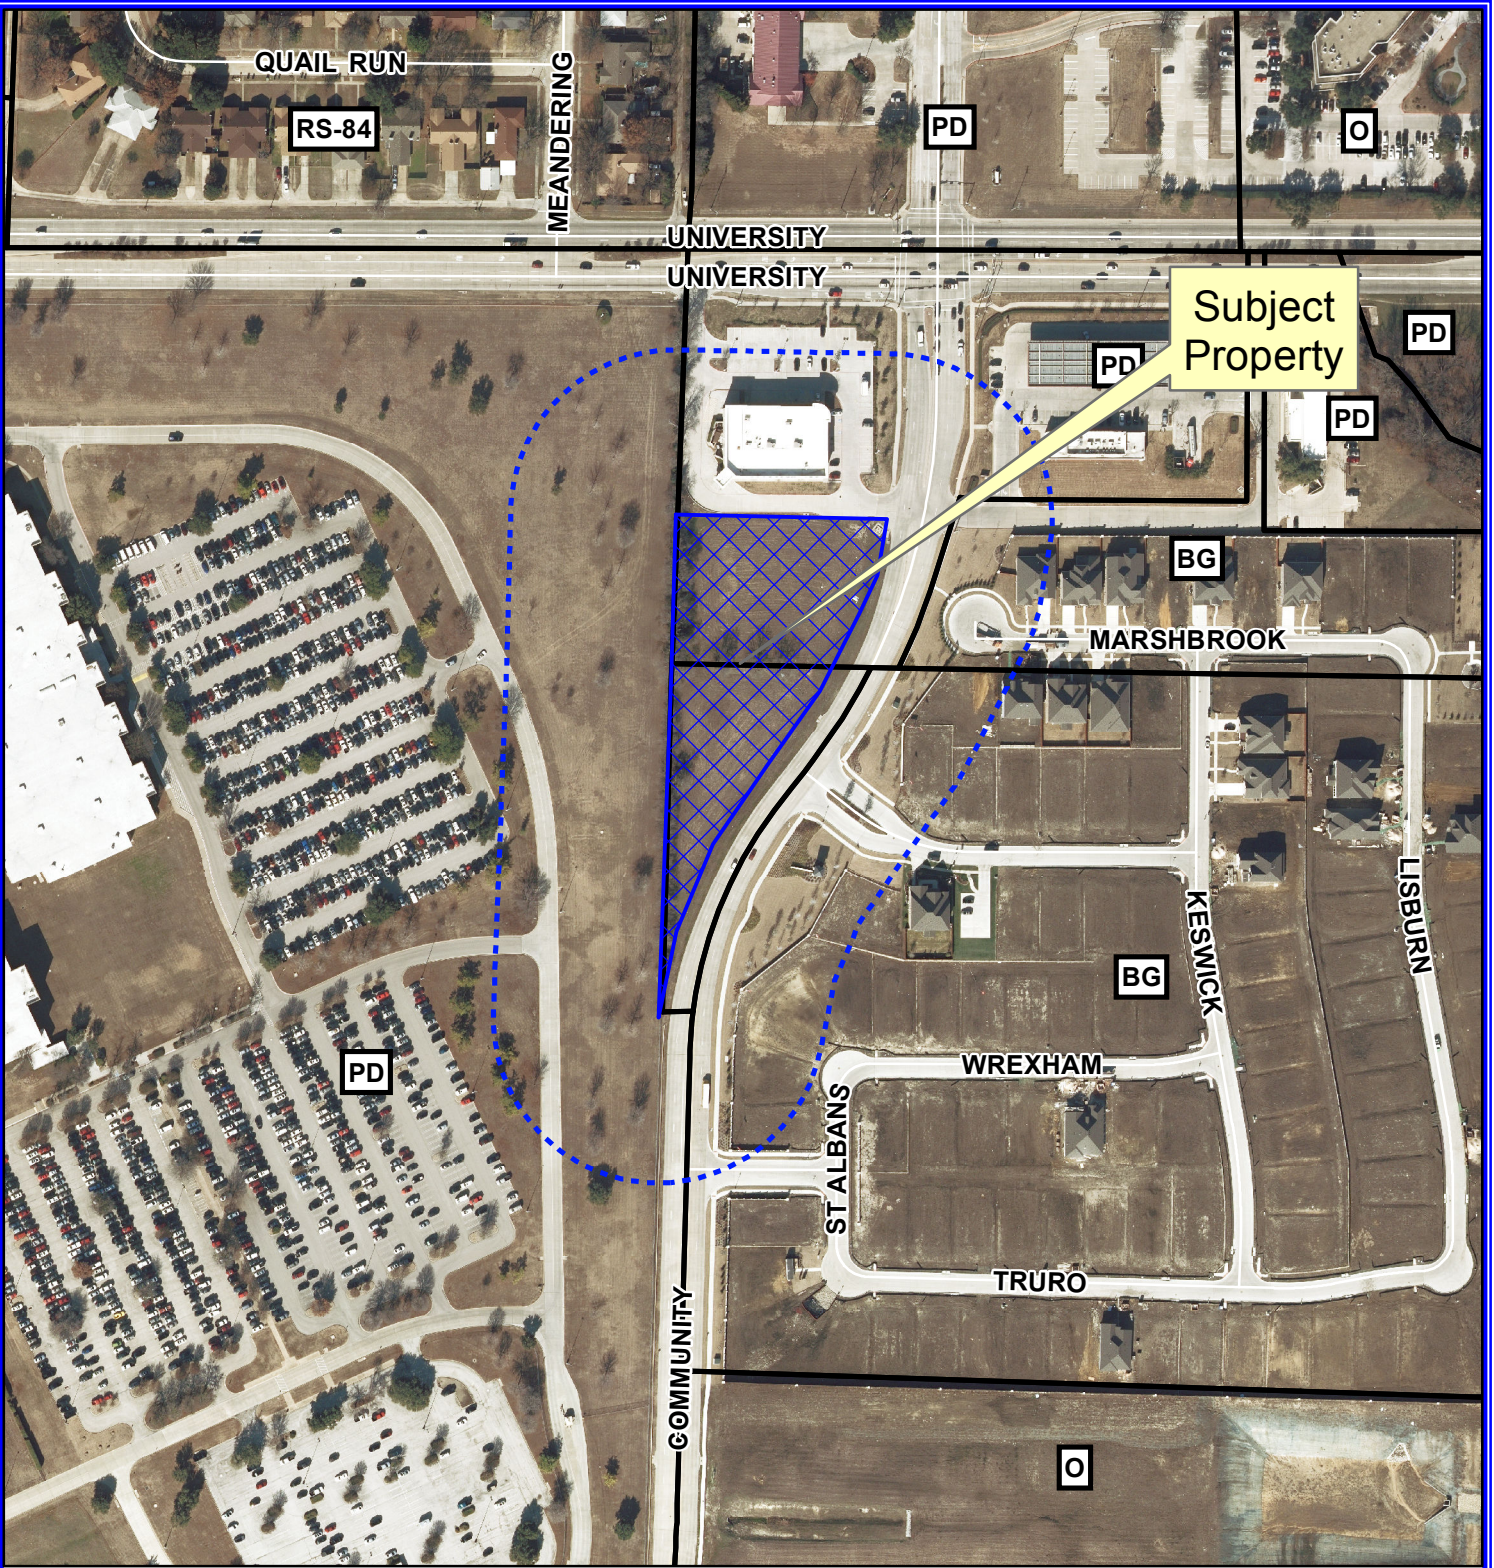

Notification Map

Case: 16-182Z

--- 200' Buffer

Vicinity Map

Notification Map

Case: 16-182Z

--- 200' Buffer