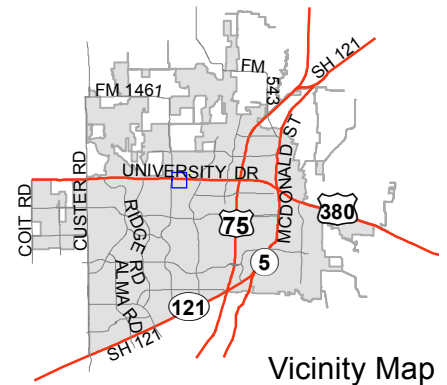

## Notification Map

Case: 14-297Z

--- 200' Buffer