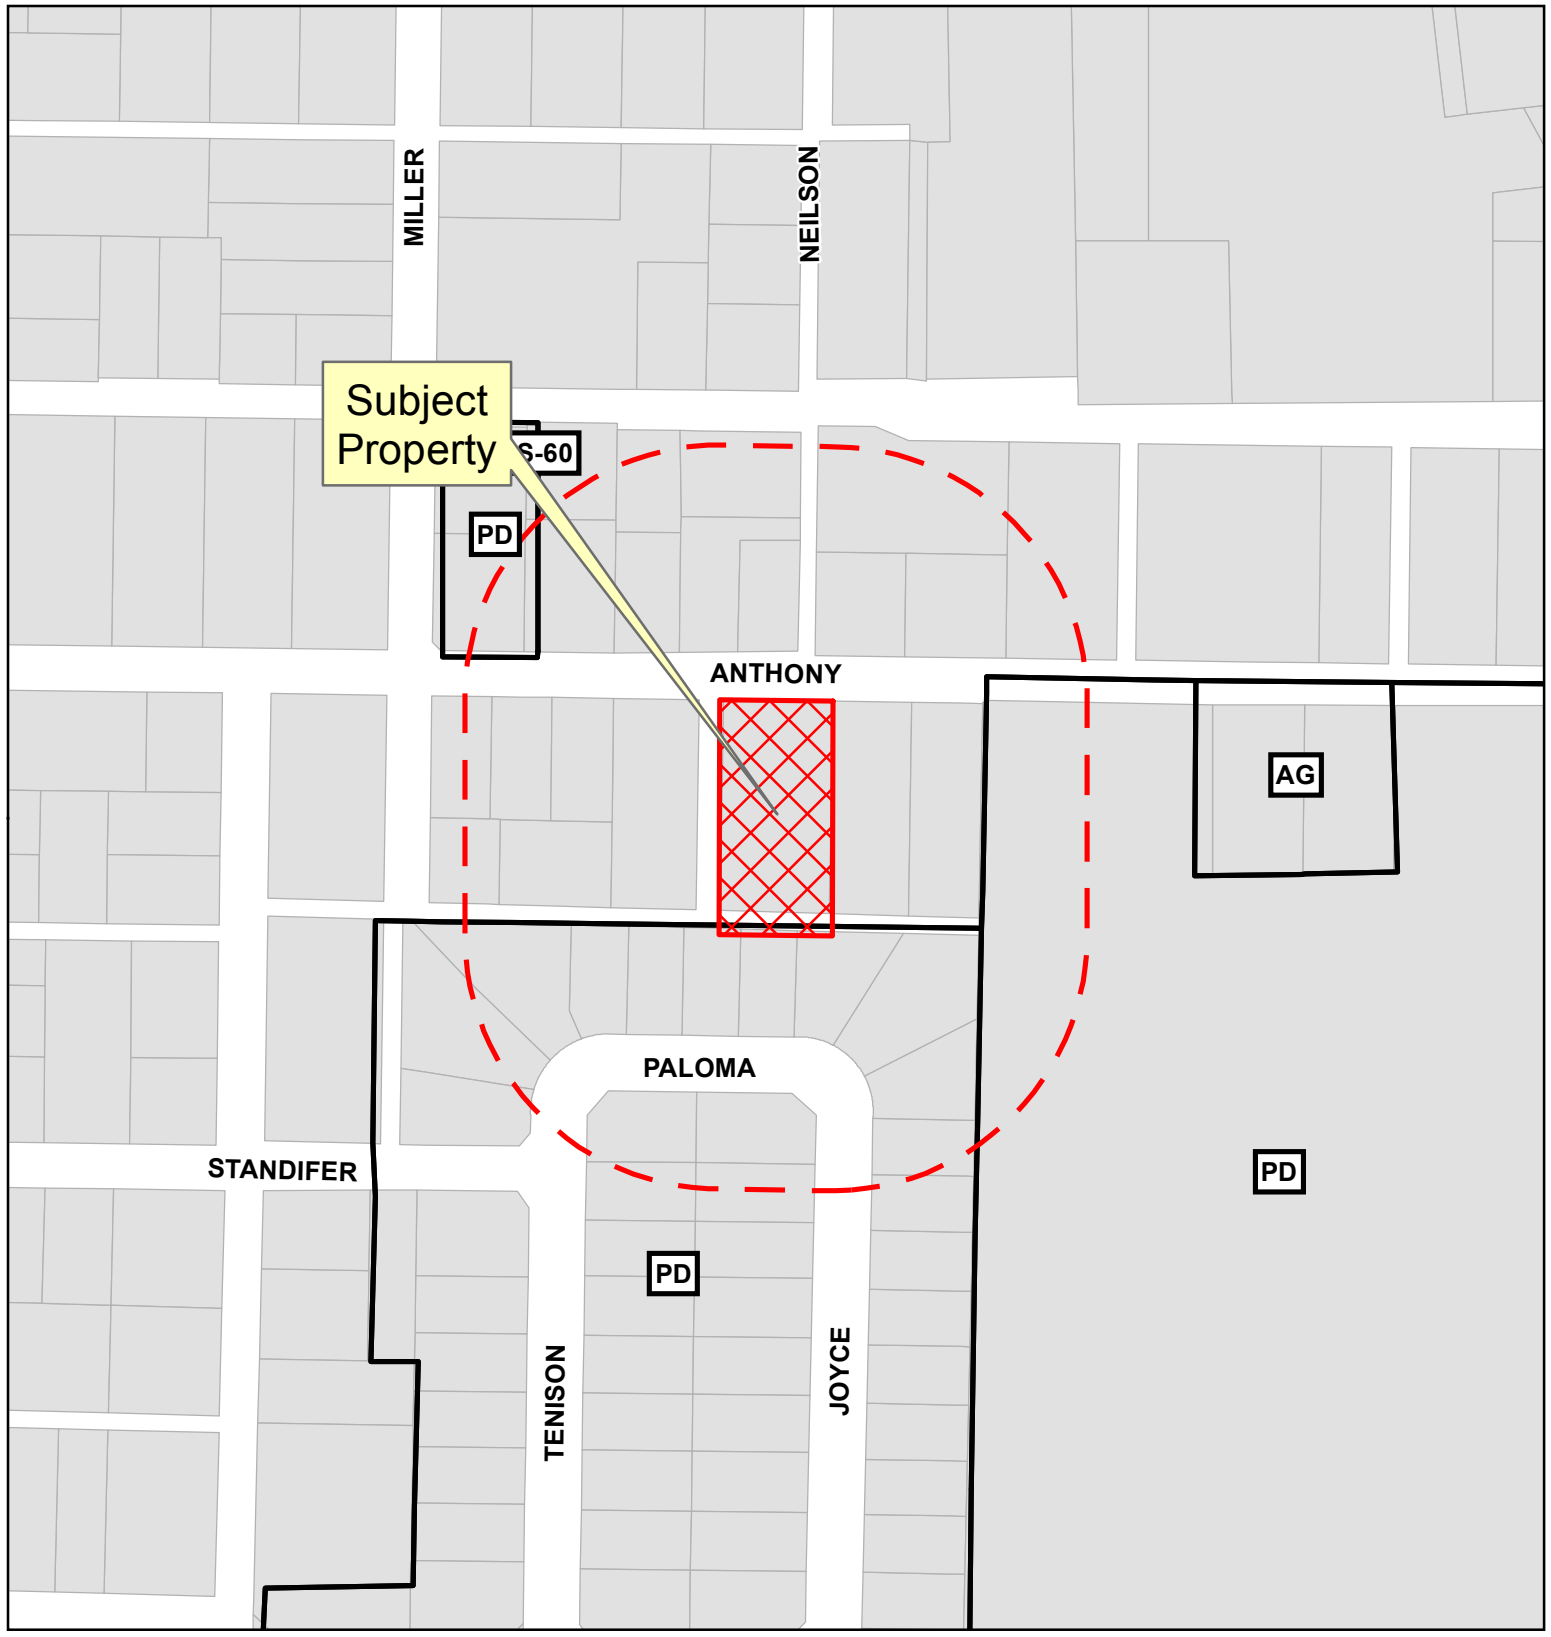

Notification Map

18-0074MRP

--- 200' Buffer

Source: City of McKinney GIS
Date: 3/7/2018

DISCLAIMER: This map and information contained in it were developed exclusively for use by the City of McKinney. Any use or reliance on this map by anyone else is at that party's risk and without liability to the City of McKinney, its officials or employees for any discrepancies, errors, or variances which may exist.