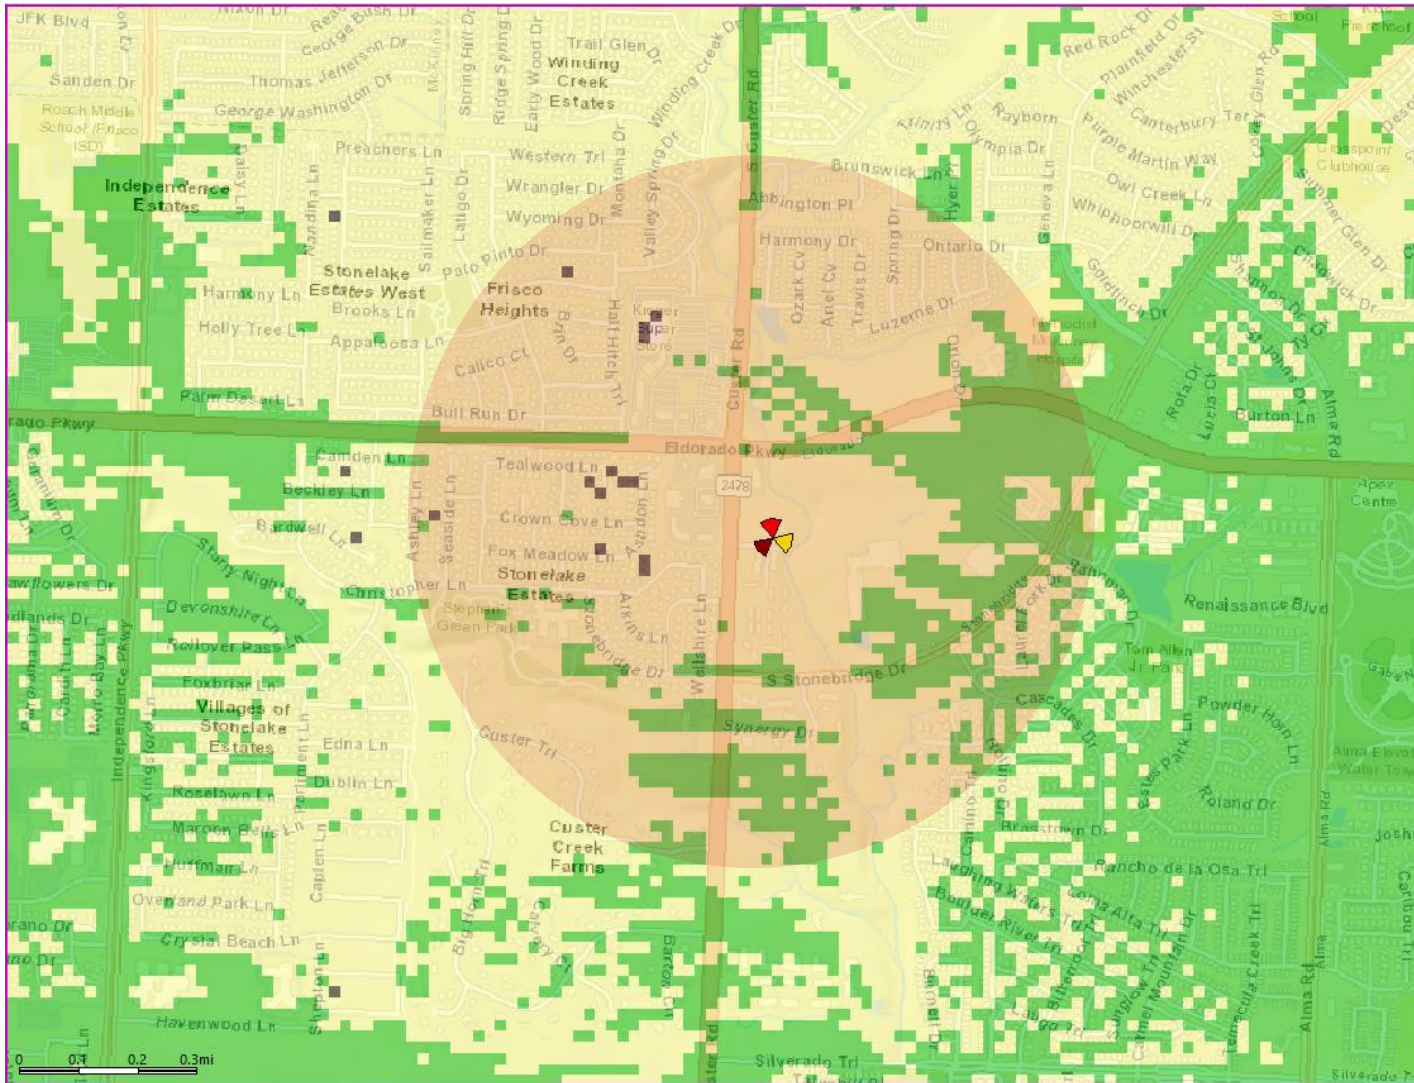

ELDORADO_CUSTER-700 MHz RSRP PRIOR

1. **RSRP 700 MHz**
2. Best Indoor Coverage
   - In-Vehicle/Outdoor Coverage