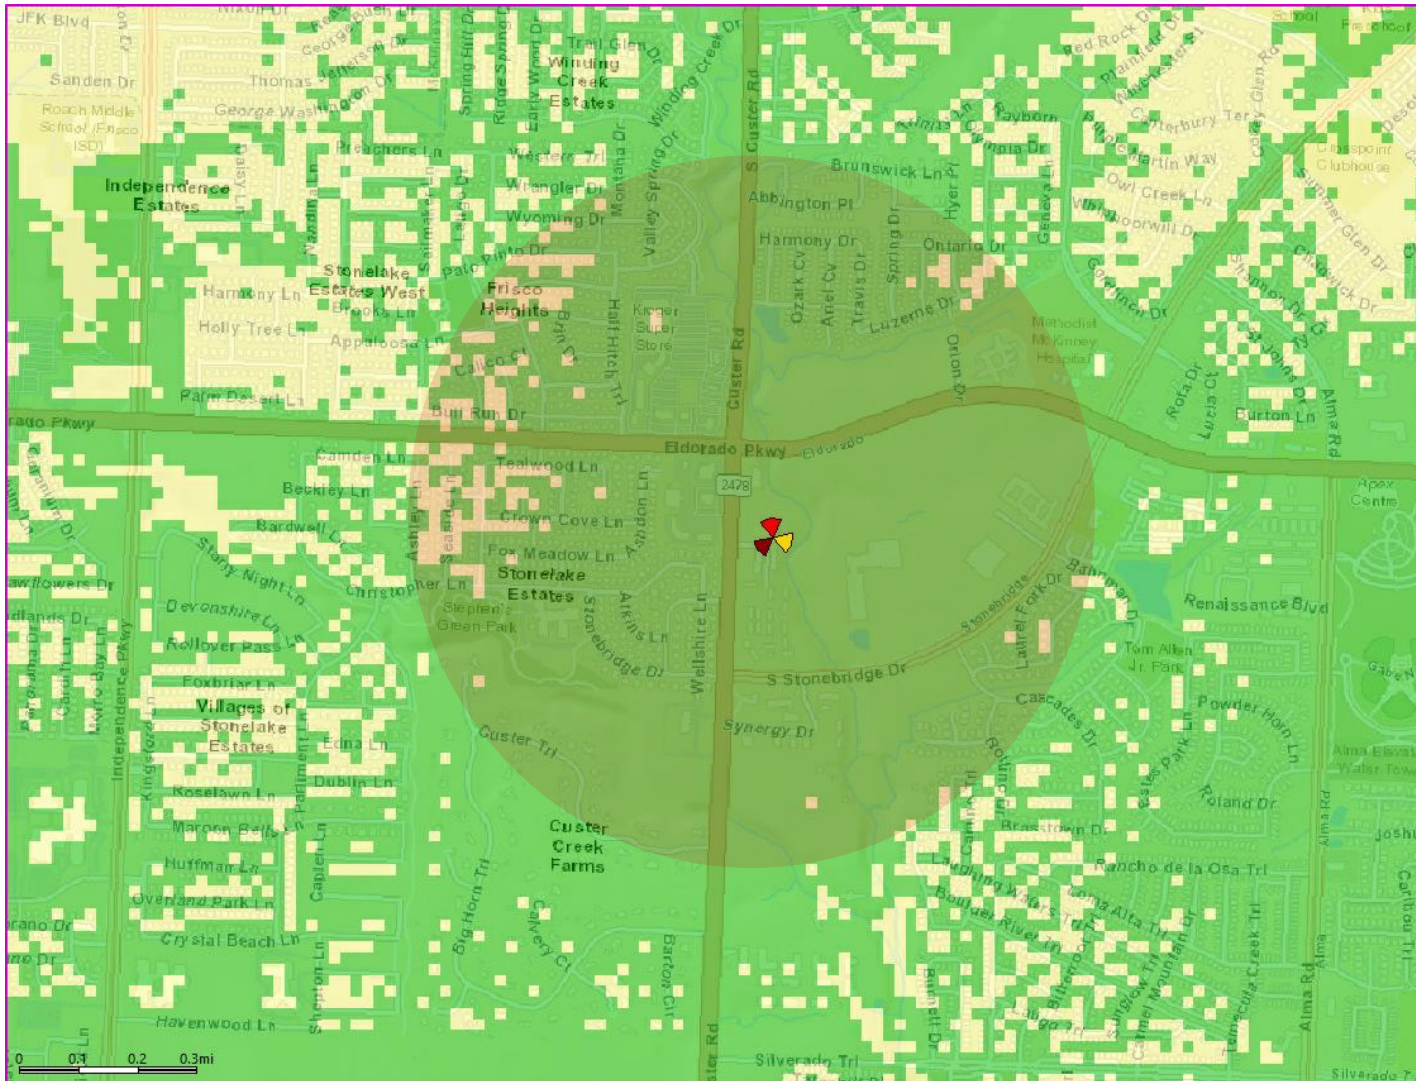

# ELDORADO\_CUSTER-700 MHz RSRP PRIOR

- RSRP 700 MHz**
-  Best Indoor Coverage
  -  In-Vehicle/Outdoor Coverage

# ELDORADO\_CUSTER-700 MHz RSRP Proposed 84'