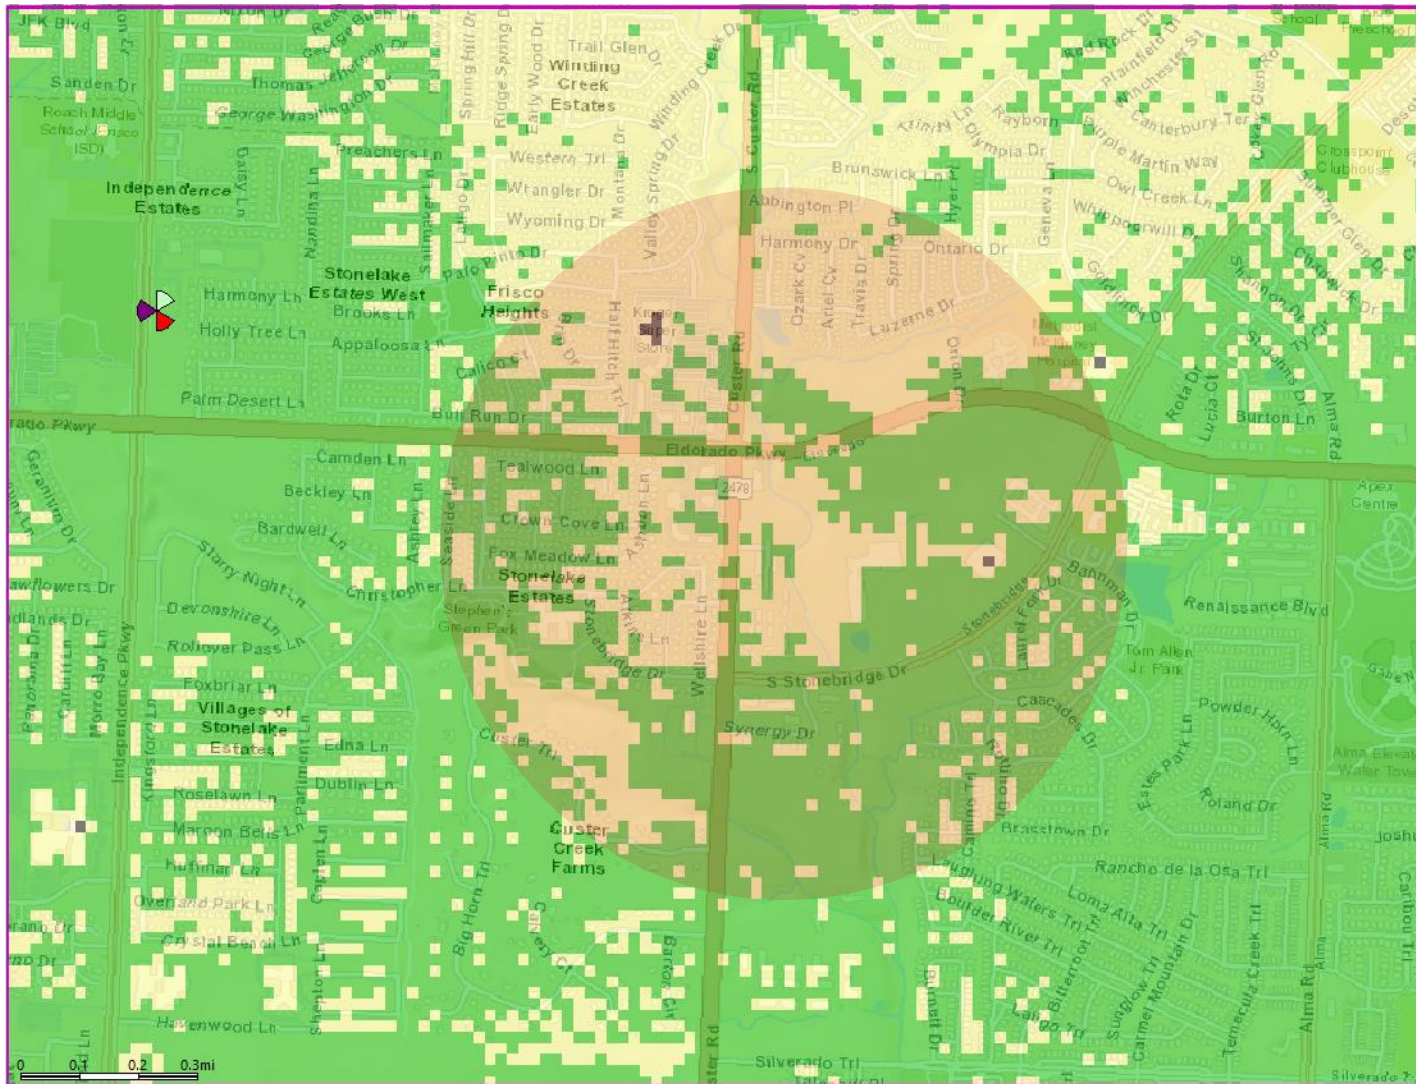

ELDORADO_CUSTER_TMO - 700 MHz RSRP Proposed 37.5'

RSRP 700 MHz

- Best Indoor Coverage
- In-Vehicle/Outdoor Coverage