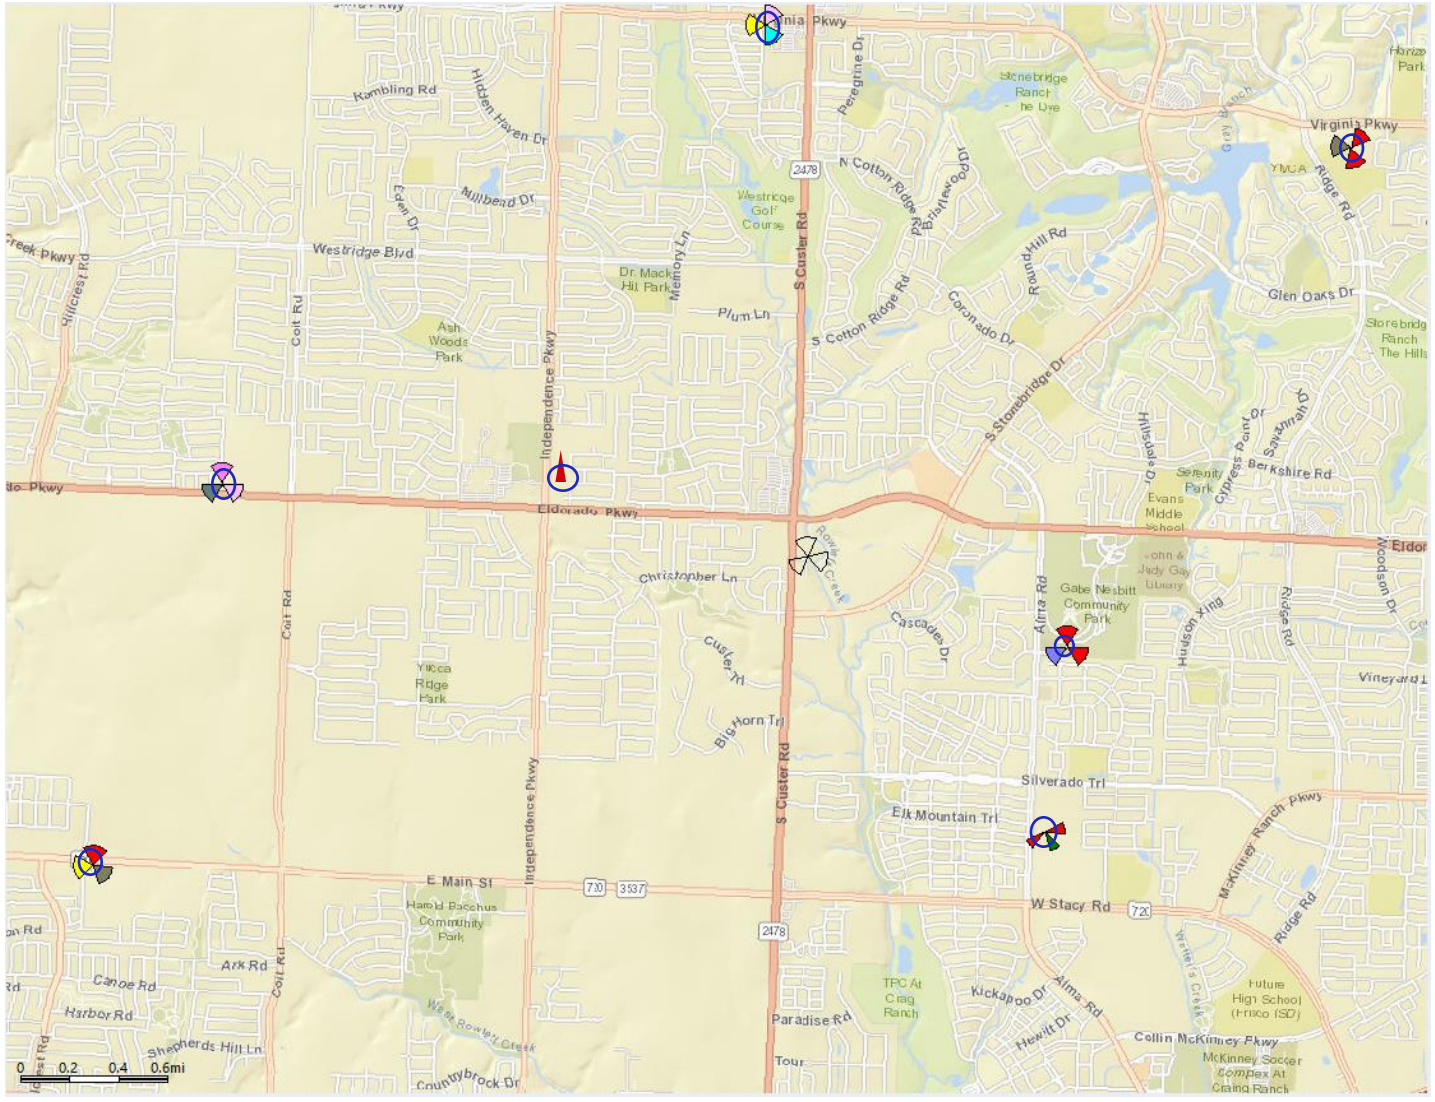

## RSRP 700 MHz

-  Best Indoor Coverage
-  In-Vehicle/Outdoor Coverage

# Surrounding Sites of ELDORADO\_CLUSTER