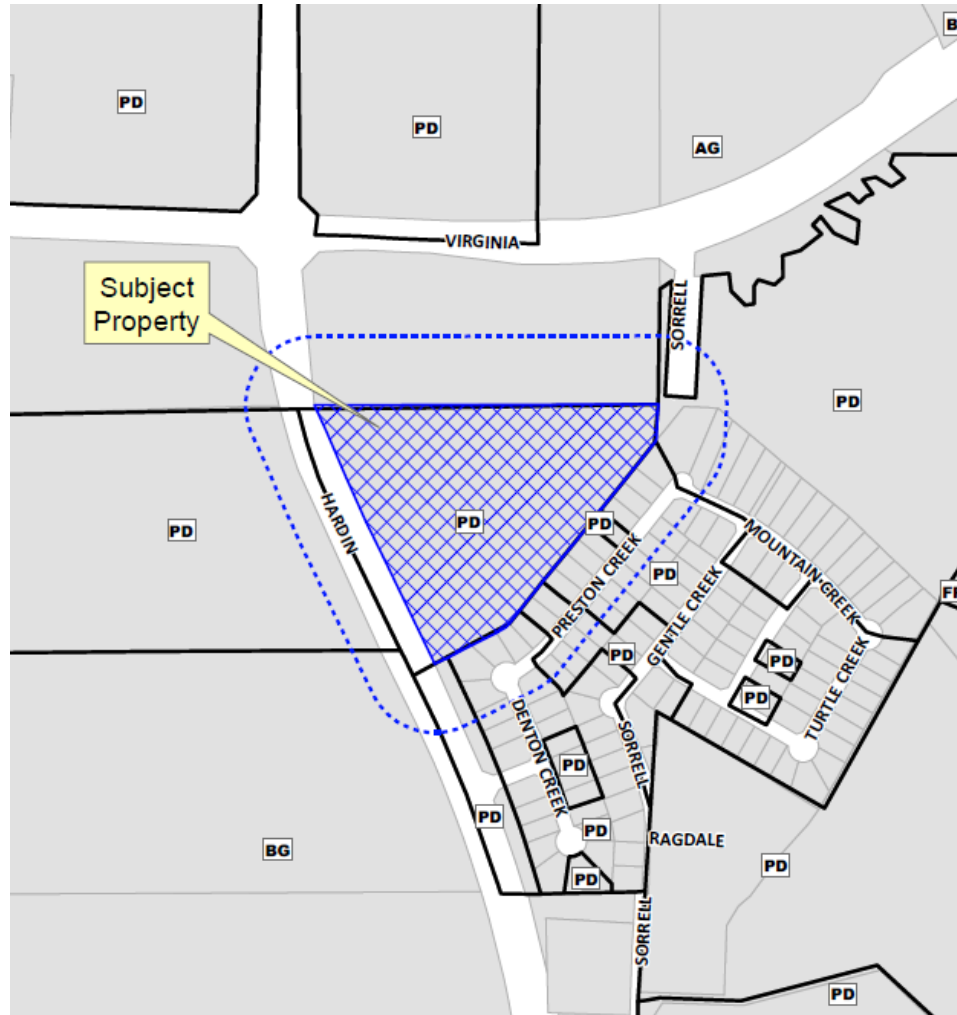

Sorrellwood Terrace  
Rezone  
13-195Z

- MONEY MAGAZINE 2014 -

# Location Map

# Proposed Zoning Exhibit