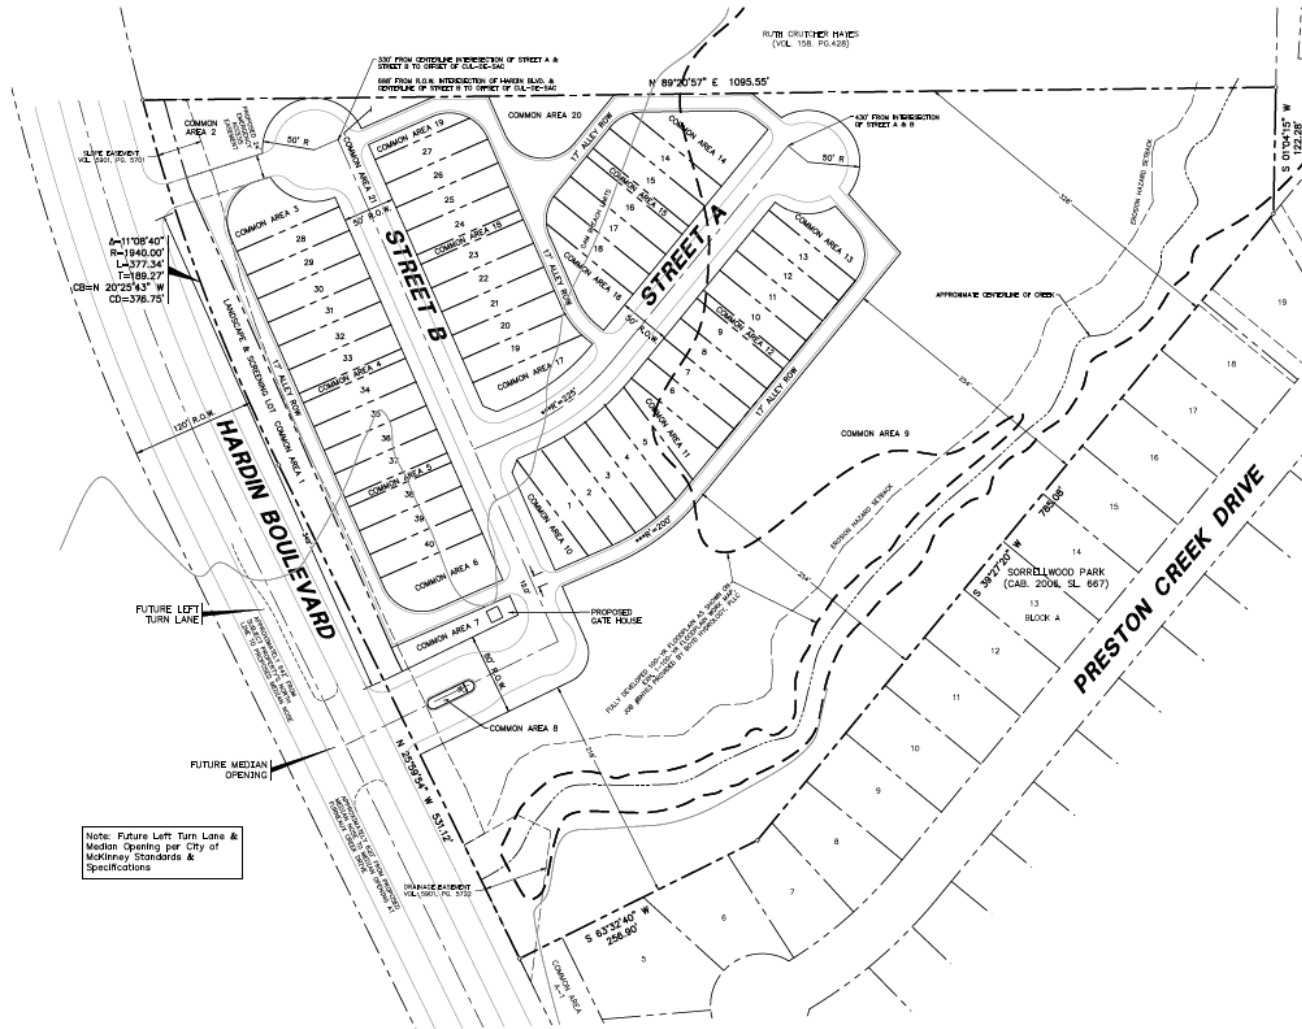

Sorrellwood Terrace  
Rezone  
13-195Z

- MONEY MAGAZINE 2014 -

# Location Map

# Proposed Zoning Exhibit