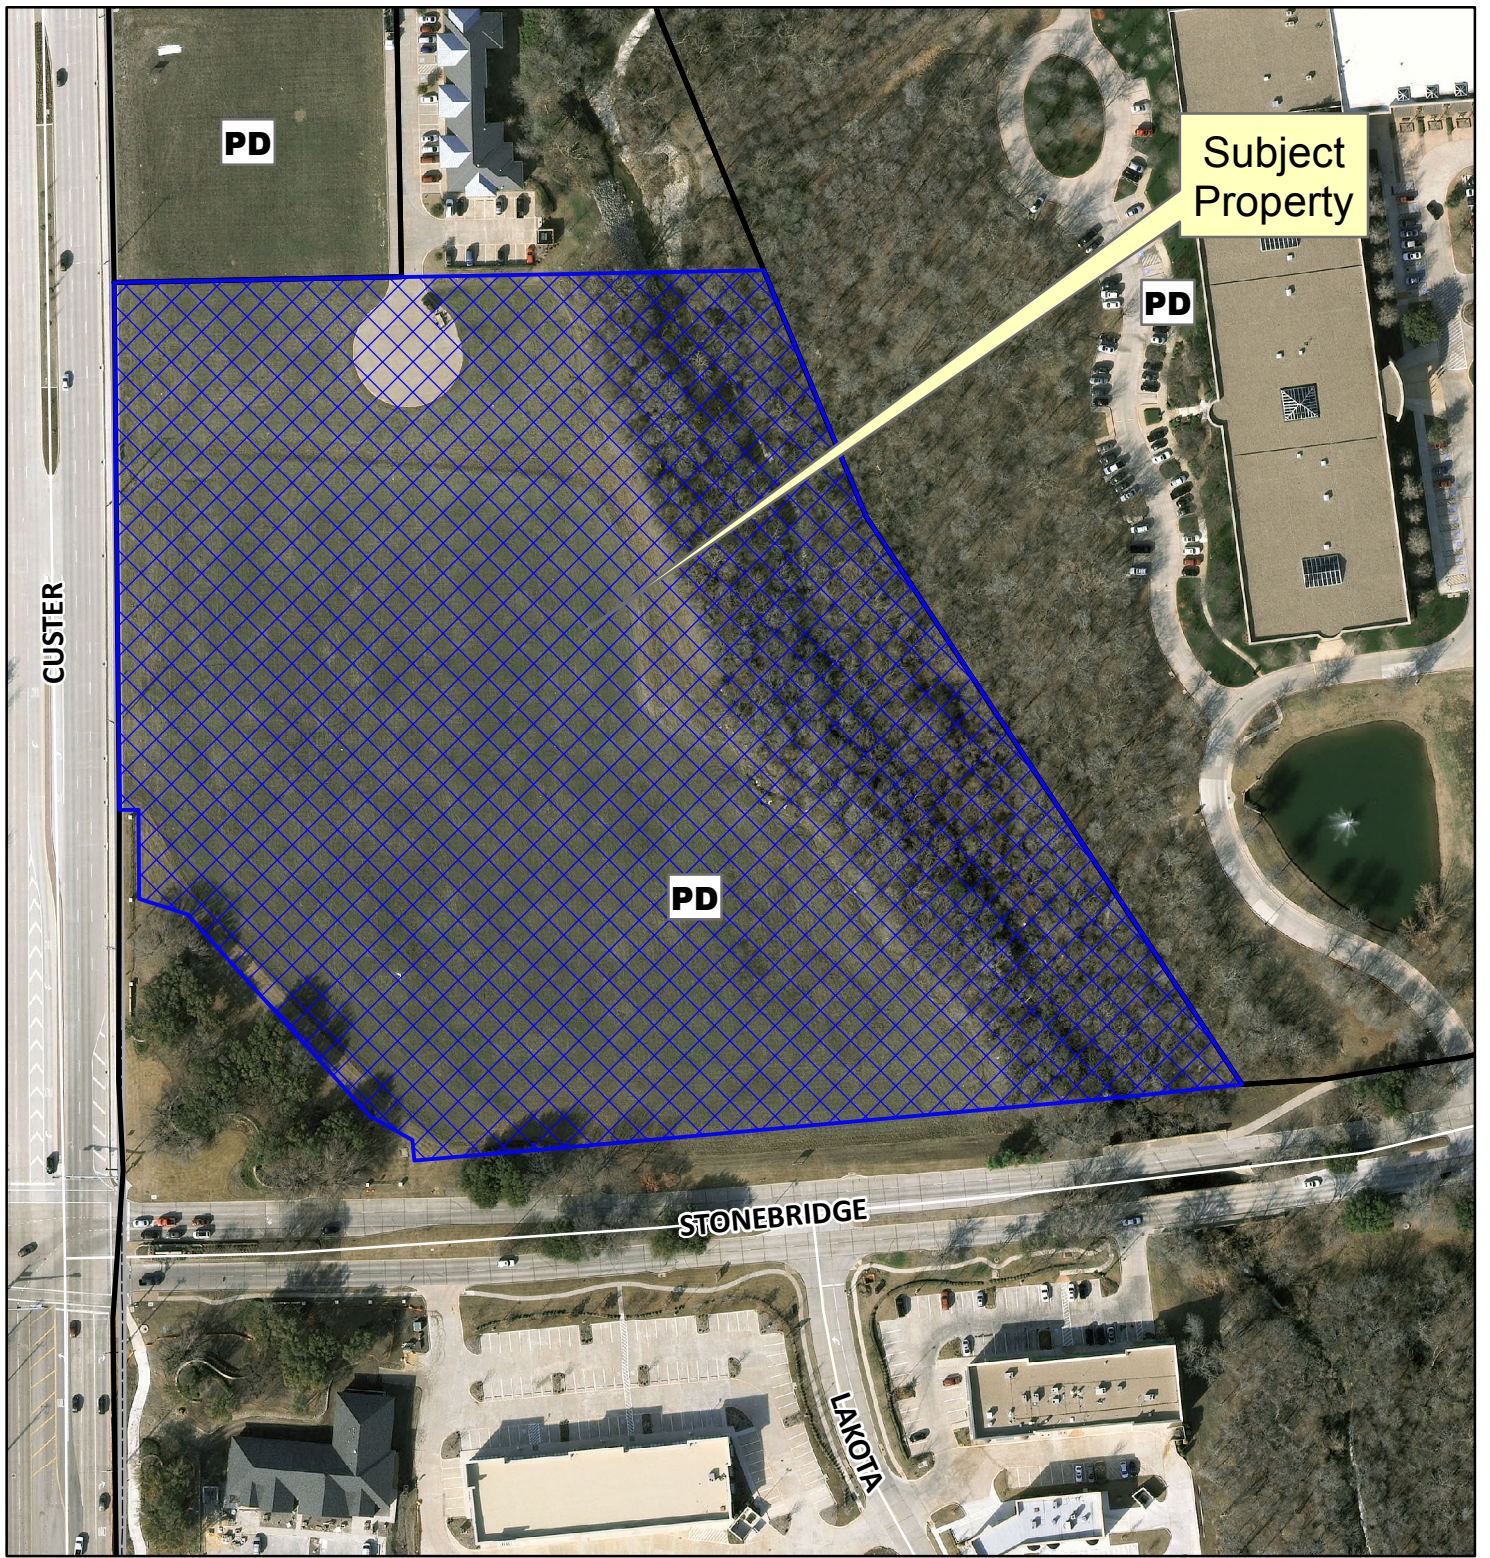

Location Map
Case: 14-032MRP

Subject Property

PD

PD

PD

CLUSTER

STONEBRIDGE

LAKOTA

Location Map

Case: 14-032MRP

Vicinity Map

Path: S:\MCKGIS\Notification\Projects\2014\14-032MRP.mxd

DISCLAIMER: This map and information contained in it were developed exclusively for use by the City of McKinney. Any use or reliance on this map by anyone else is at that party's risk and without liability to the City of McKinney, its officials or employees for any discrepancies, errors, or variances which may exist.