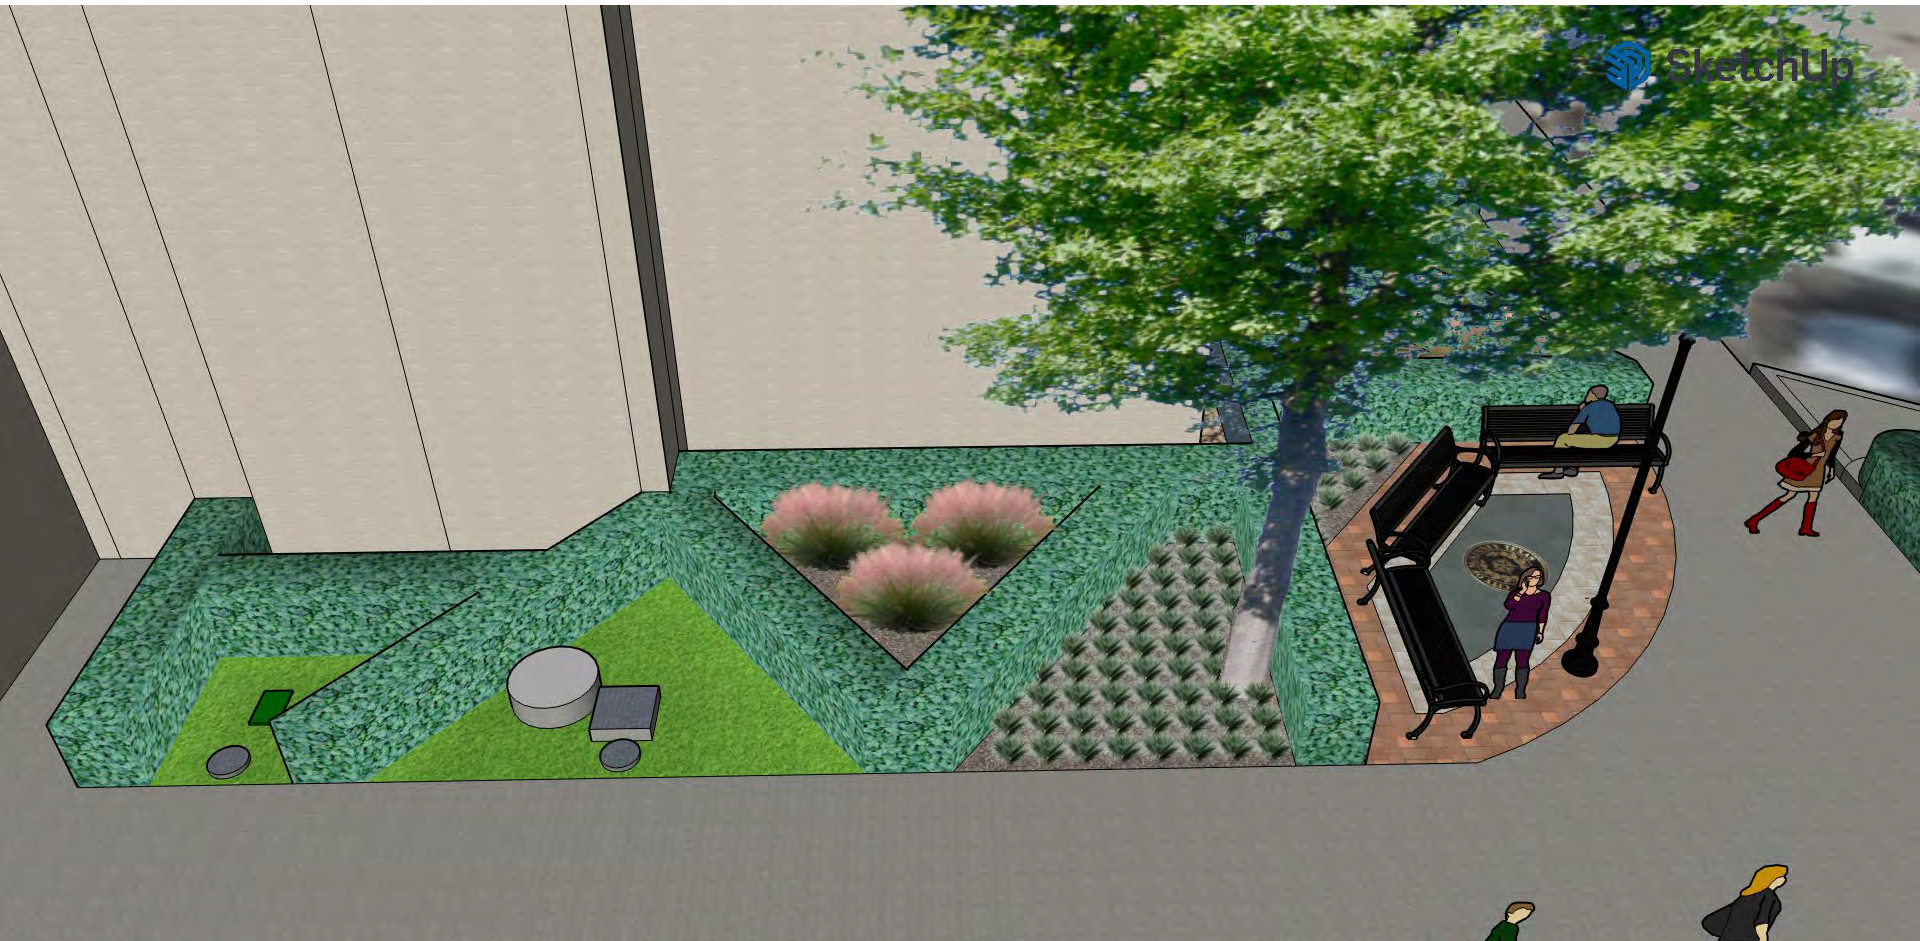

EXISTING STYLE

BENCHES

PROPOSED STYLE

TRASH RECEPTACLE

EXISTING STYLE

PROPOSED STYLE

COLORED BRICK PAVERS

SOUTHEAST CORNER – SCENE 1

LANTANA

VERBENA

4 O'CLOCK

PURPLE WINTERCREEPER

SOUTHEAST CORNER – SCENE 4

SOUTHEAST CORNER – SCENE 5

NATIVE GRASS SELECTIONS

LITTLE BLUE STEM