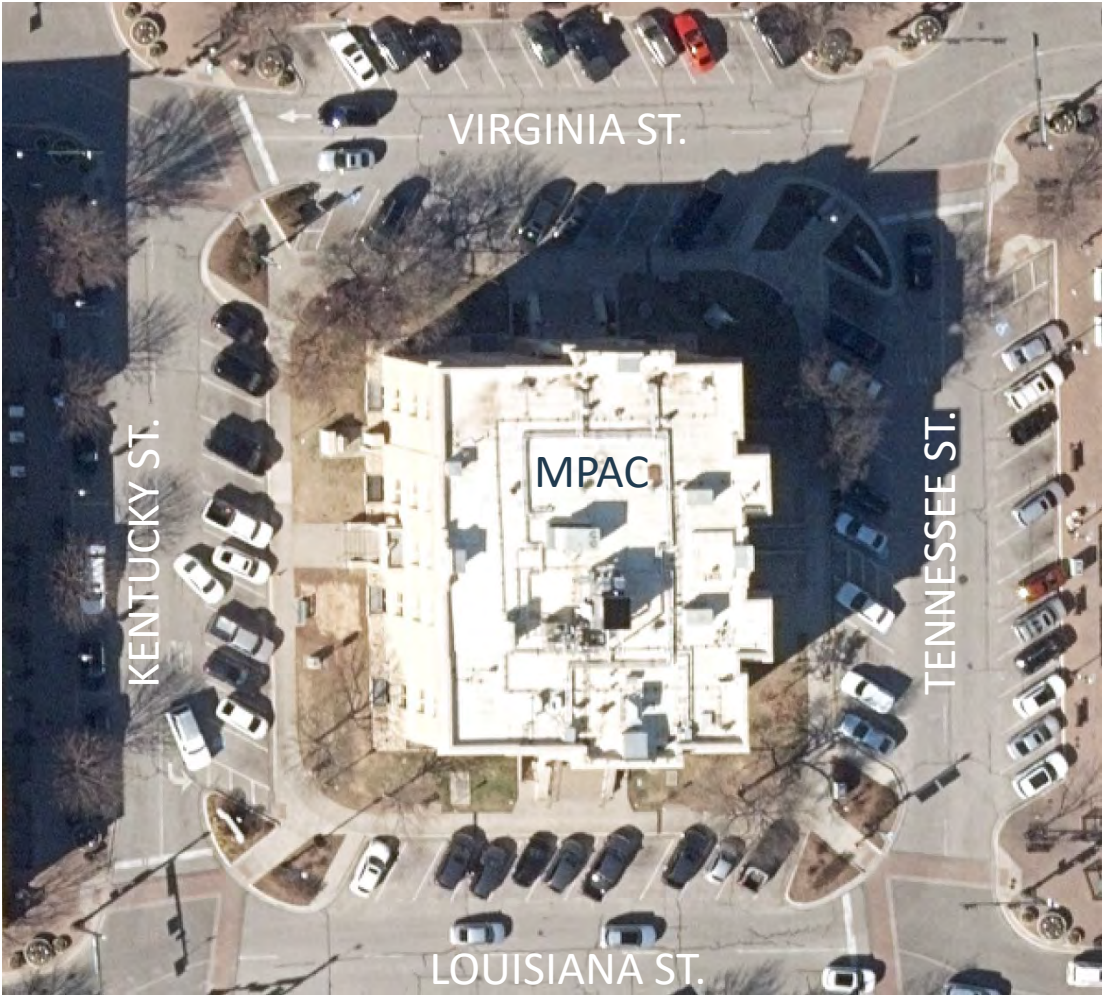

LOCATION MAP