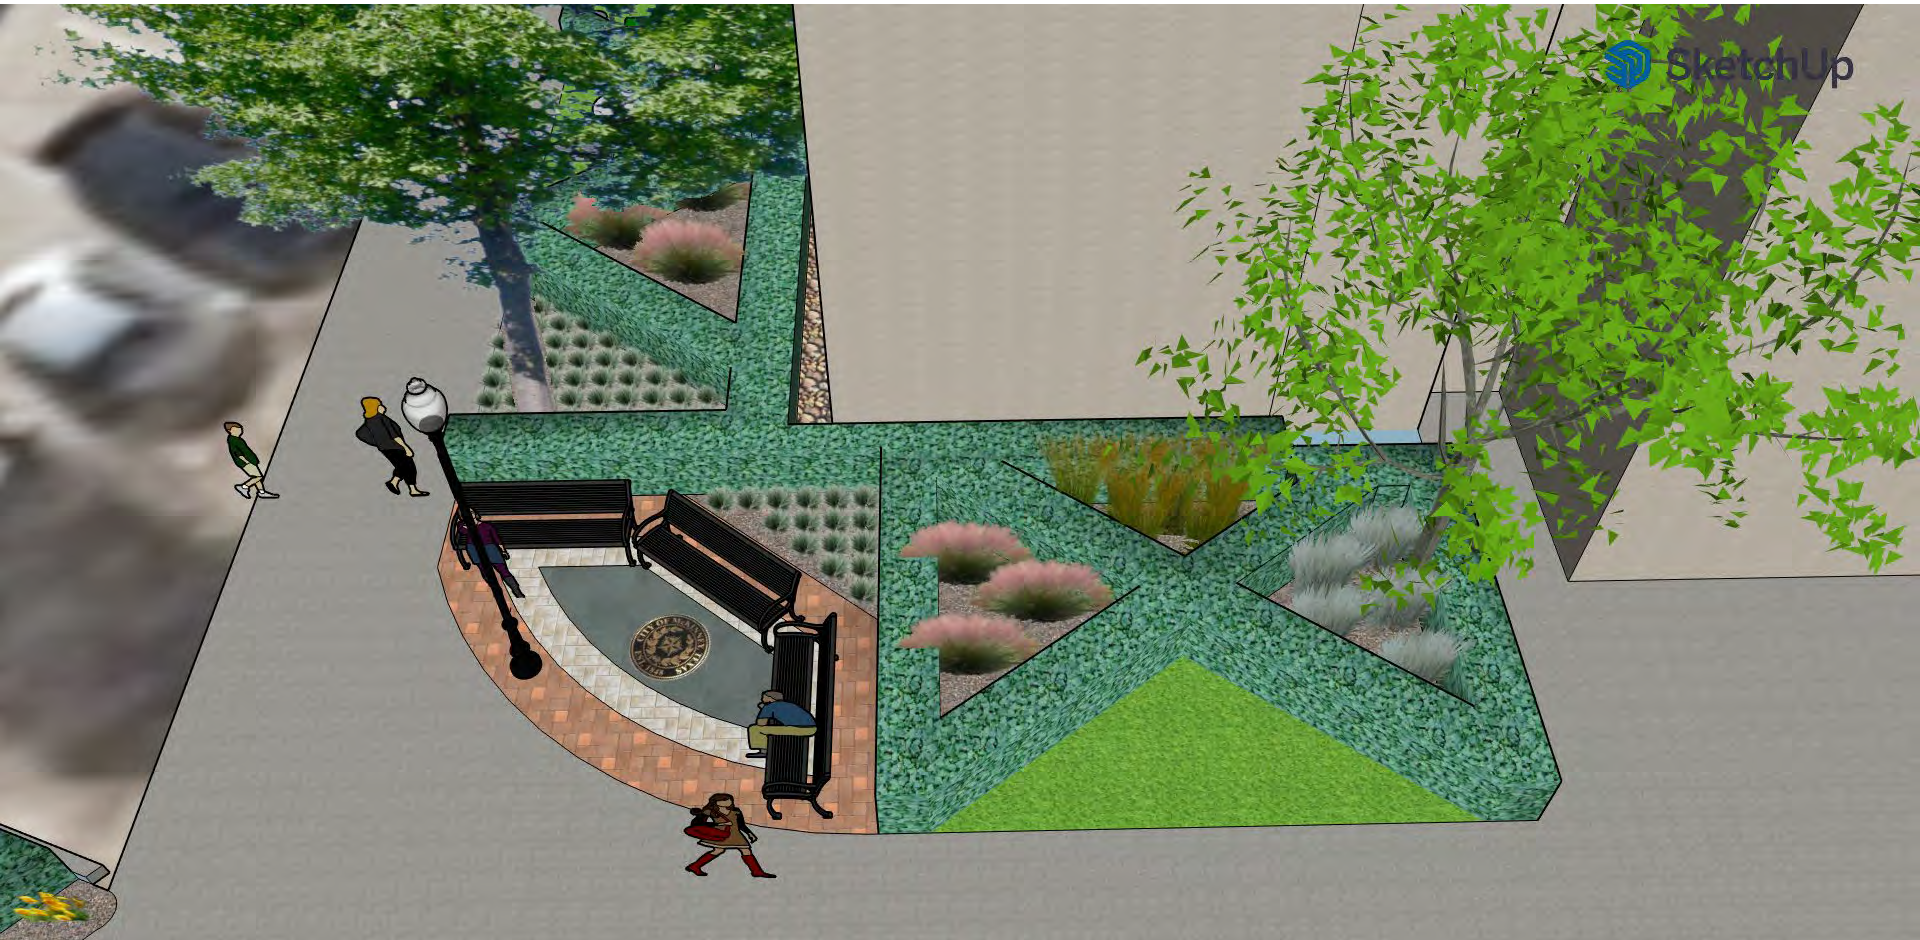

EXISTING STYLE

BENCHES

PROPOSED STYLE

TRASH RECEPTACLE

EXISTING STYLE

PROPOSED STYLE

COLORED BRICK PAVERS

SOUTHEAST CORNER – SCENE 1

LANTANA

VERBENA

4 O'CLOCK

PURPLE WINTERCREEPER

SOUTHEAST CORNER – SCENE 4

SOUTHEAST CORNER – SCENE 5

NATIVE GRASS SELECTIONS

LITTLE BLUE STEM