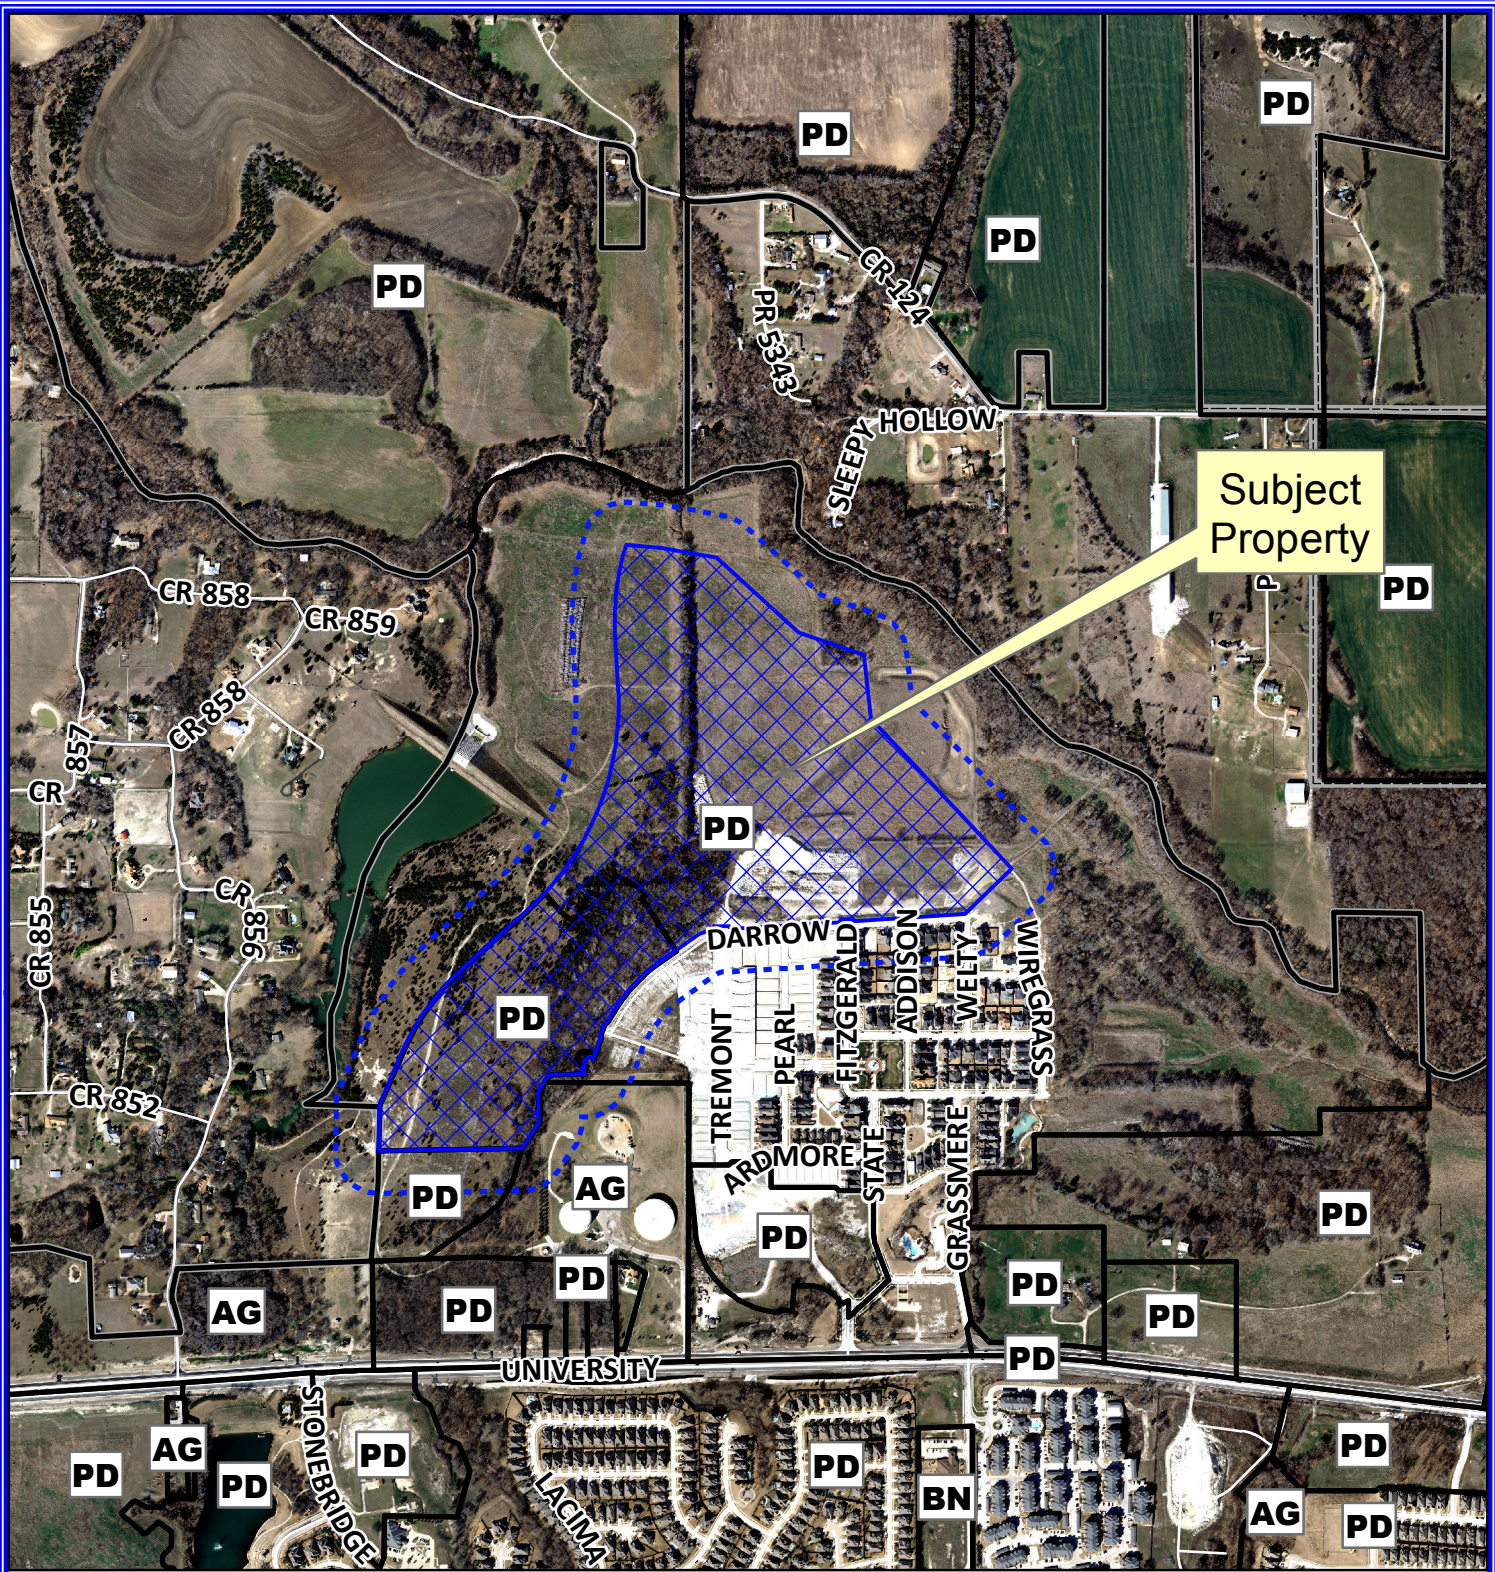

## Notification Map

Case: 15-060Z

--- 200' Buffer

0 600 1,200  
Feet

### Notification Map

Case: 15-060Z

--- 200' Buffer