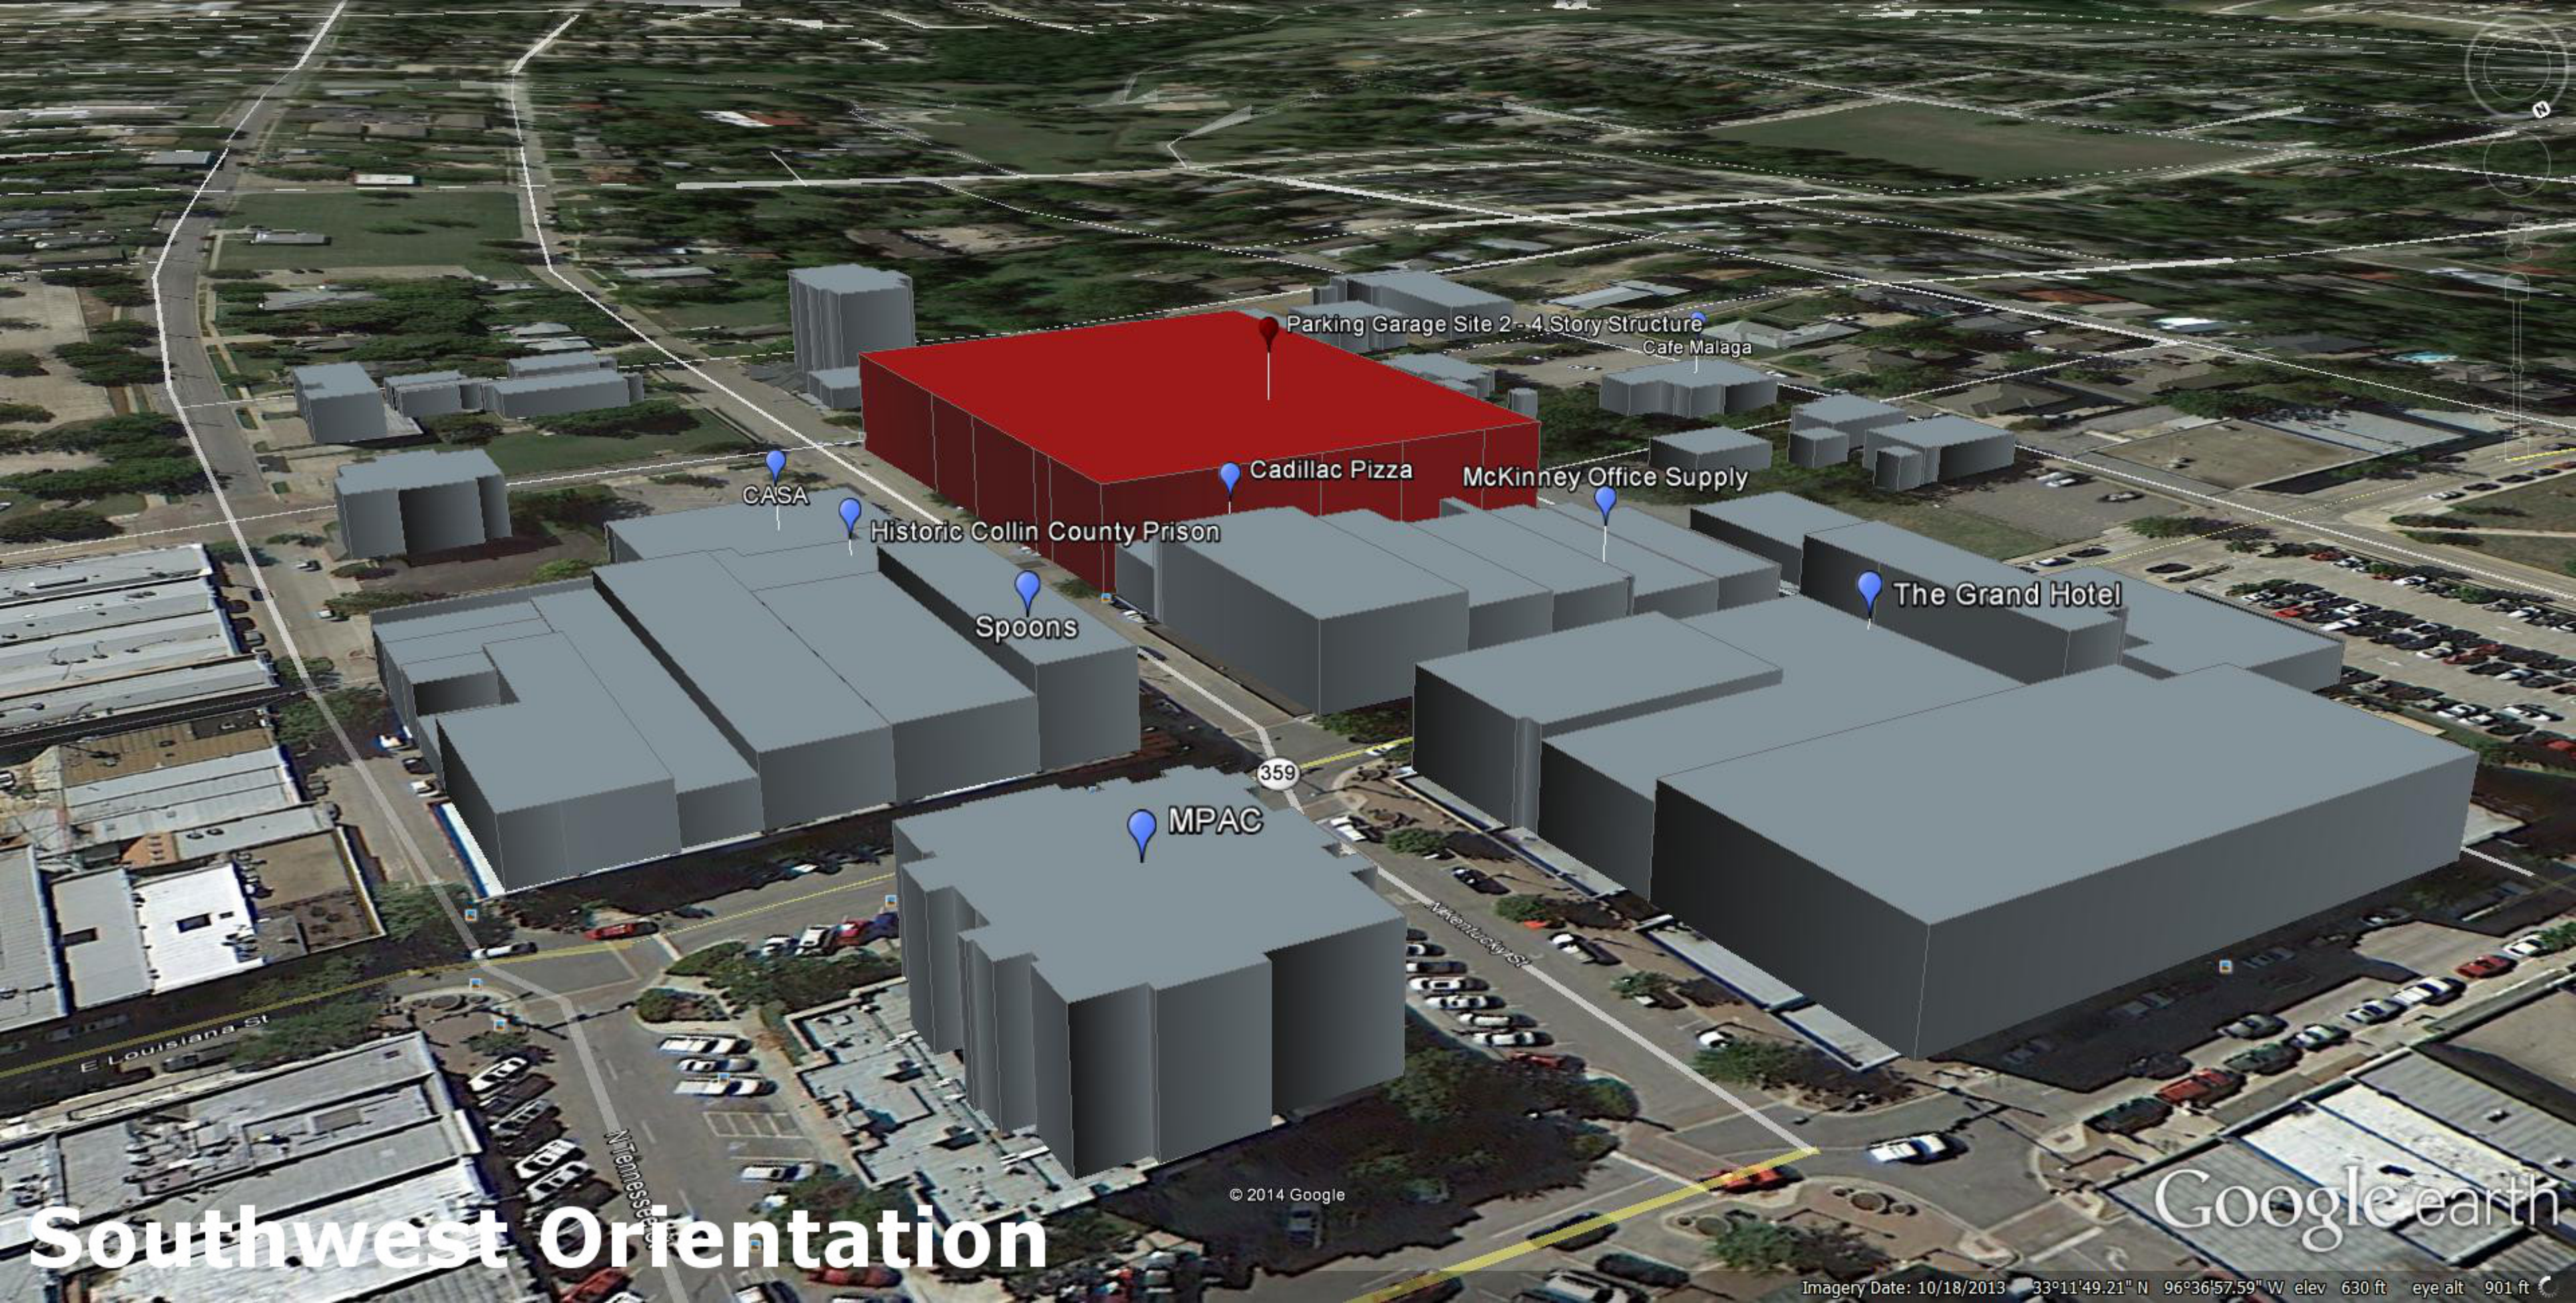

The Grand Hotel

McKinney Office Supply

WPAC

Spoons

Historic Collin County Prison

Cadillac Pizza

Parking Garage Site 2 - 4 Story Structure

CASA

S Kentucky St

E Davis St

E Lloyd St

# Northwest Orientation

© 2014 Google

Google earth

Imagery Date: 10/18/2013 33°11'46.61" N 96°36'56.82" W elev 626 ft eye alt 961 ft

# Southwest Orientation

© 2014 Google

Google earth

Imagery Date: 10/18/2013 33°11'49.21" N 96°36'57.59" W elev 630 ft eye alt 901 ft

Historic Collin County Prison

CASA

Parking Garage Site 2--4 Story Structure