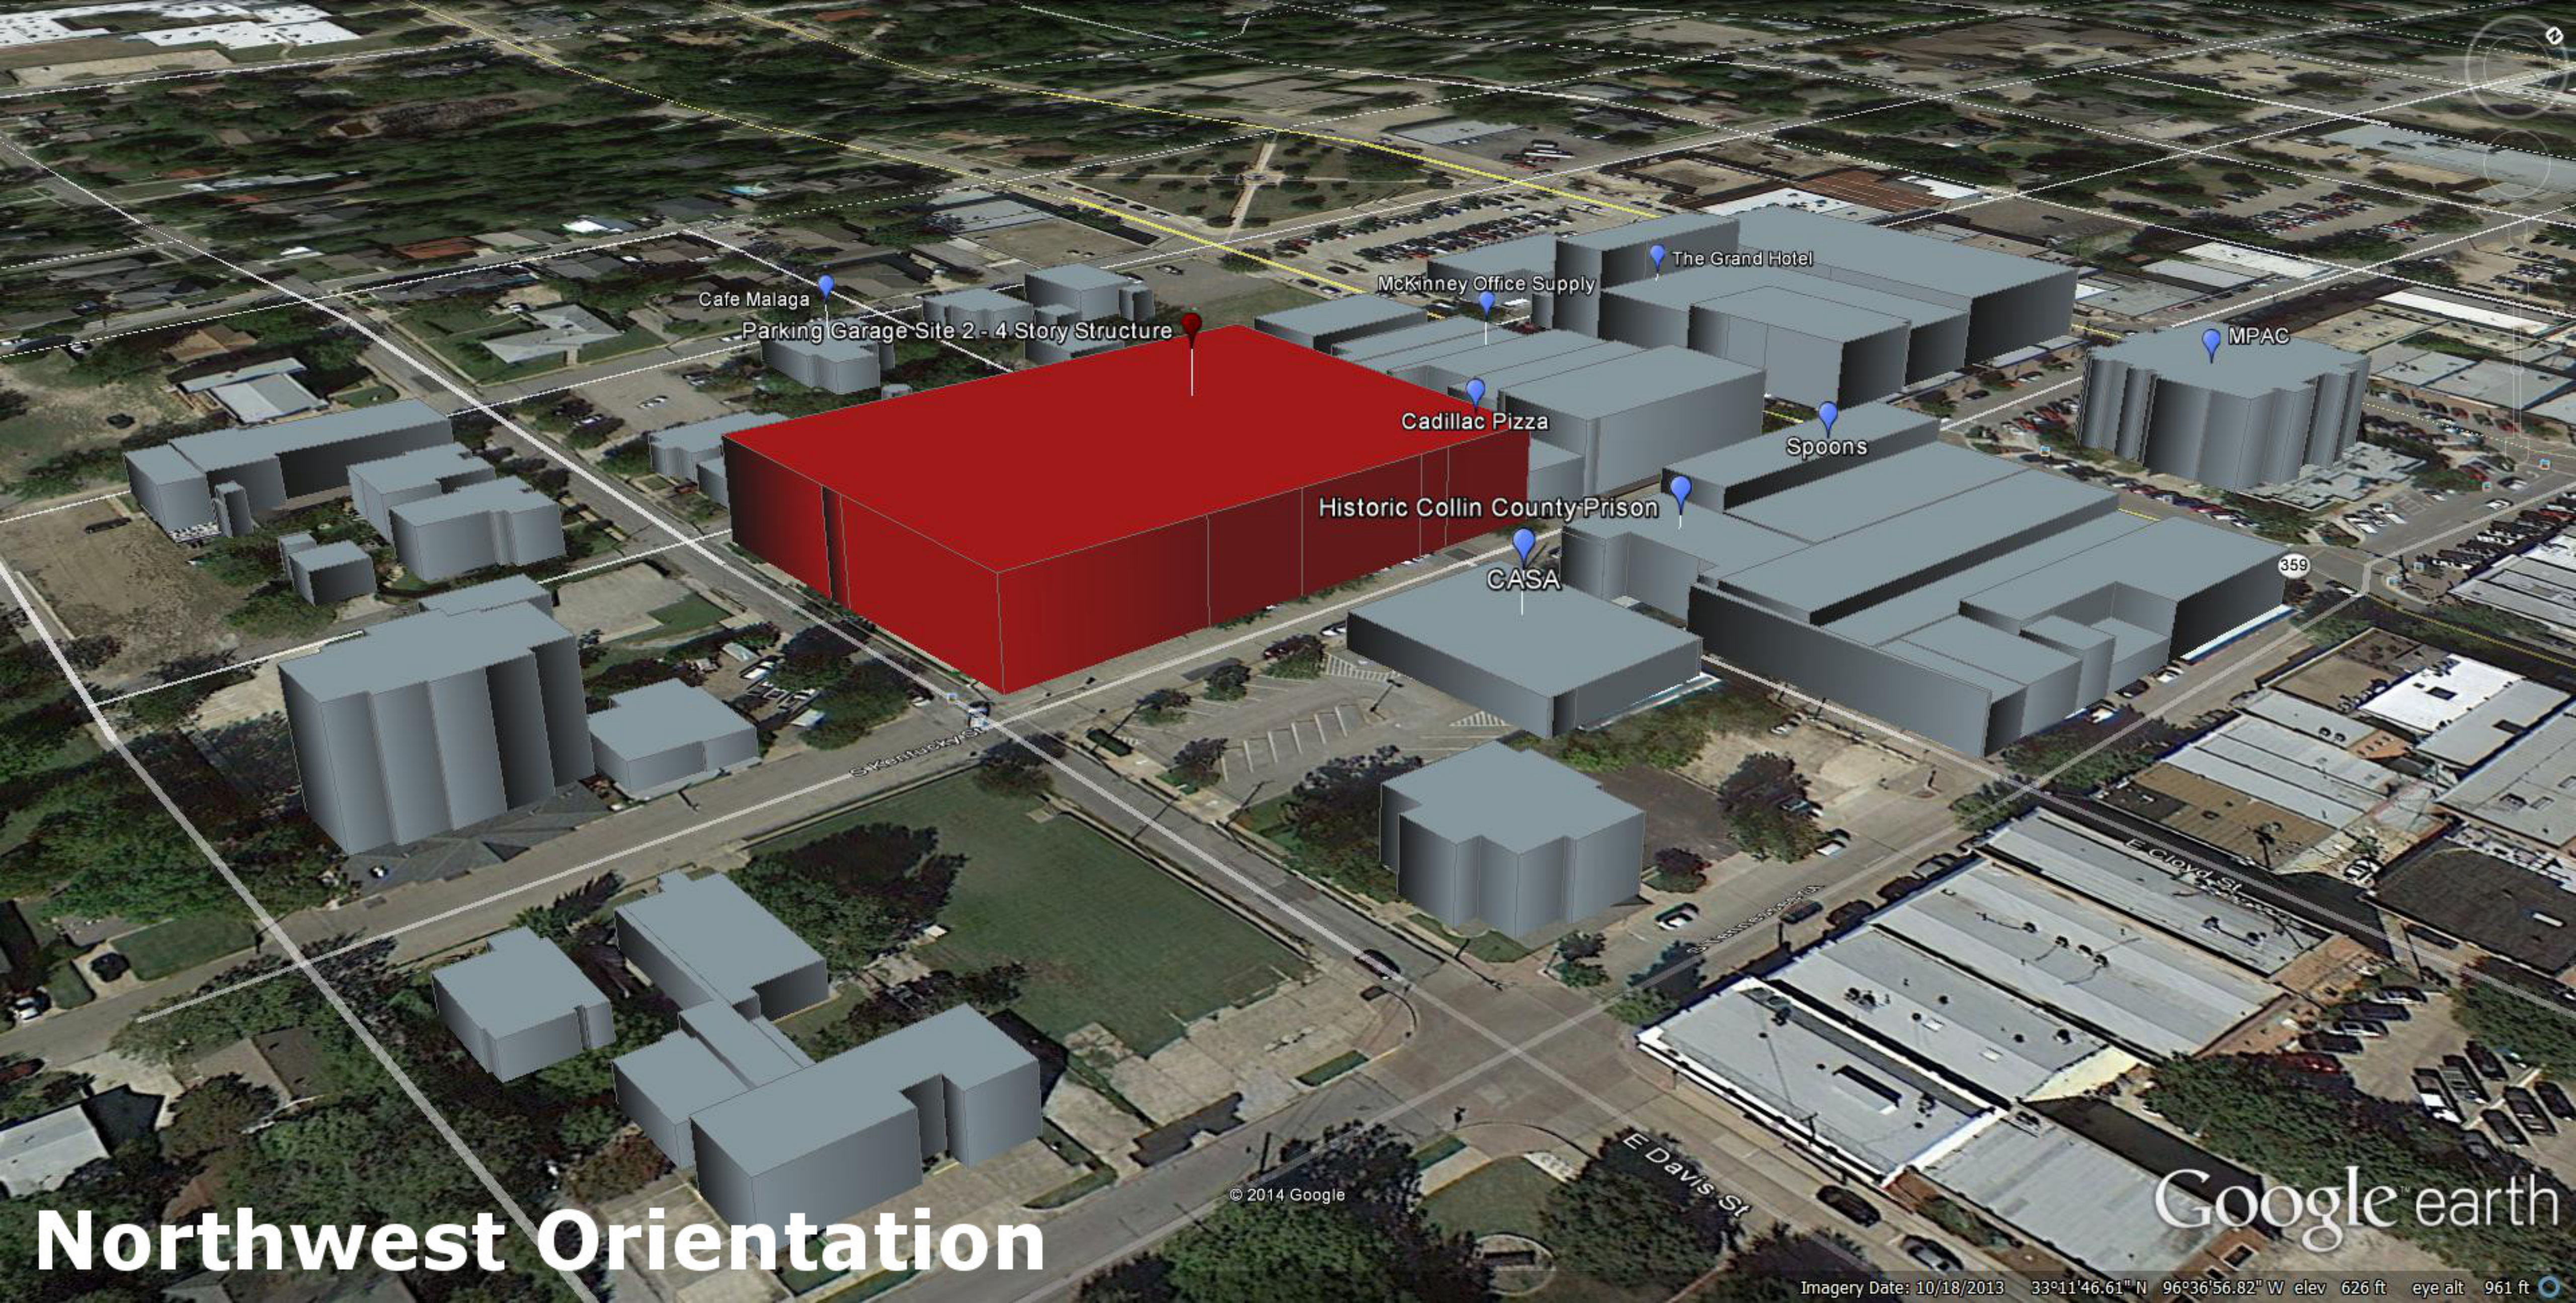

The Grand Hotel

McKinney Office Supply

WPAC

Spoons

Historic Collin County Prison

Cadillac Pizza

Parking Garage Site 2 - 4 Story Structure

CASA

359

Cafe Malaga

W Davis St

W Healy St  
Google™ earth

**Northeast Orientation**

© 2014 Google

Imagery Date: 10/18/2013 33°11'46.48" N 96°36'59.65" W elev 627 ft eye alt 861 ft

Cafe Malaga  
Parking Garage Site 2 - 4 Story Structure

McKinney Office Supply

The Grand Hotel

MPAC

Cadillac Pizza

Spoons

Historic Collin County Prison

CASA

359

# Southwest Orientation

© 2014 Google

Google earth

Imagery Date: 10/18/2013 33°11'49.21" N 96°36'57.59" W elev 630 ft eye alt 901 ft

Historic Collin County Prison

CASA

Parking Garage Site 2--4 Story Structure