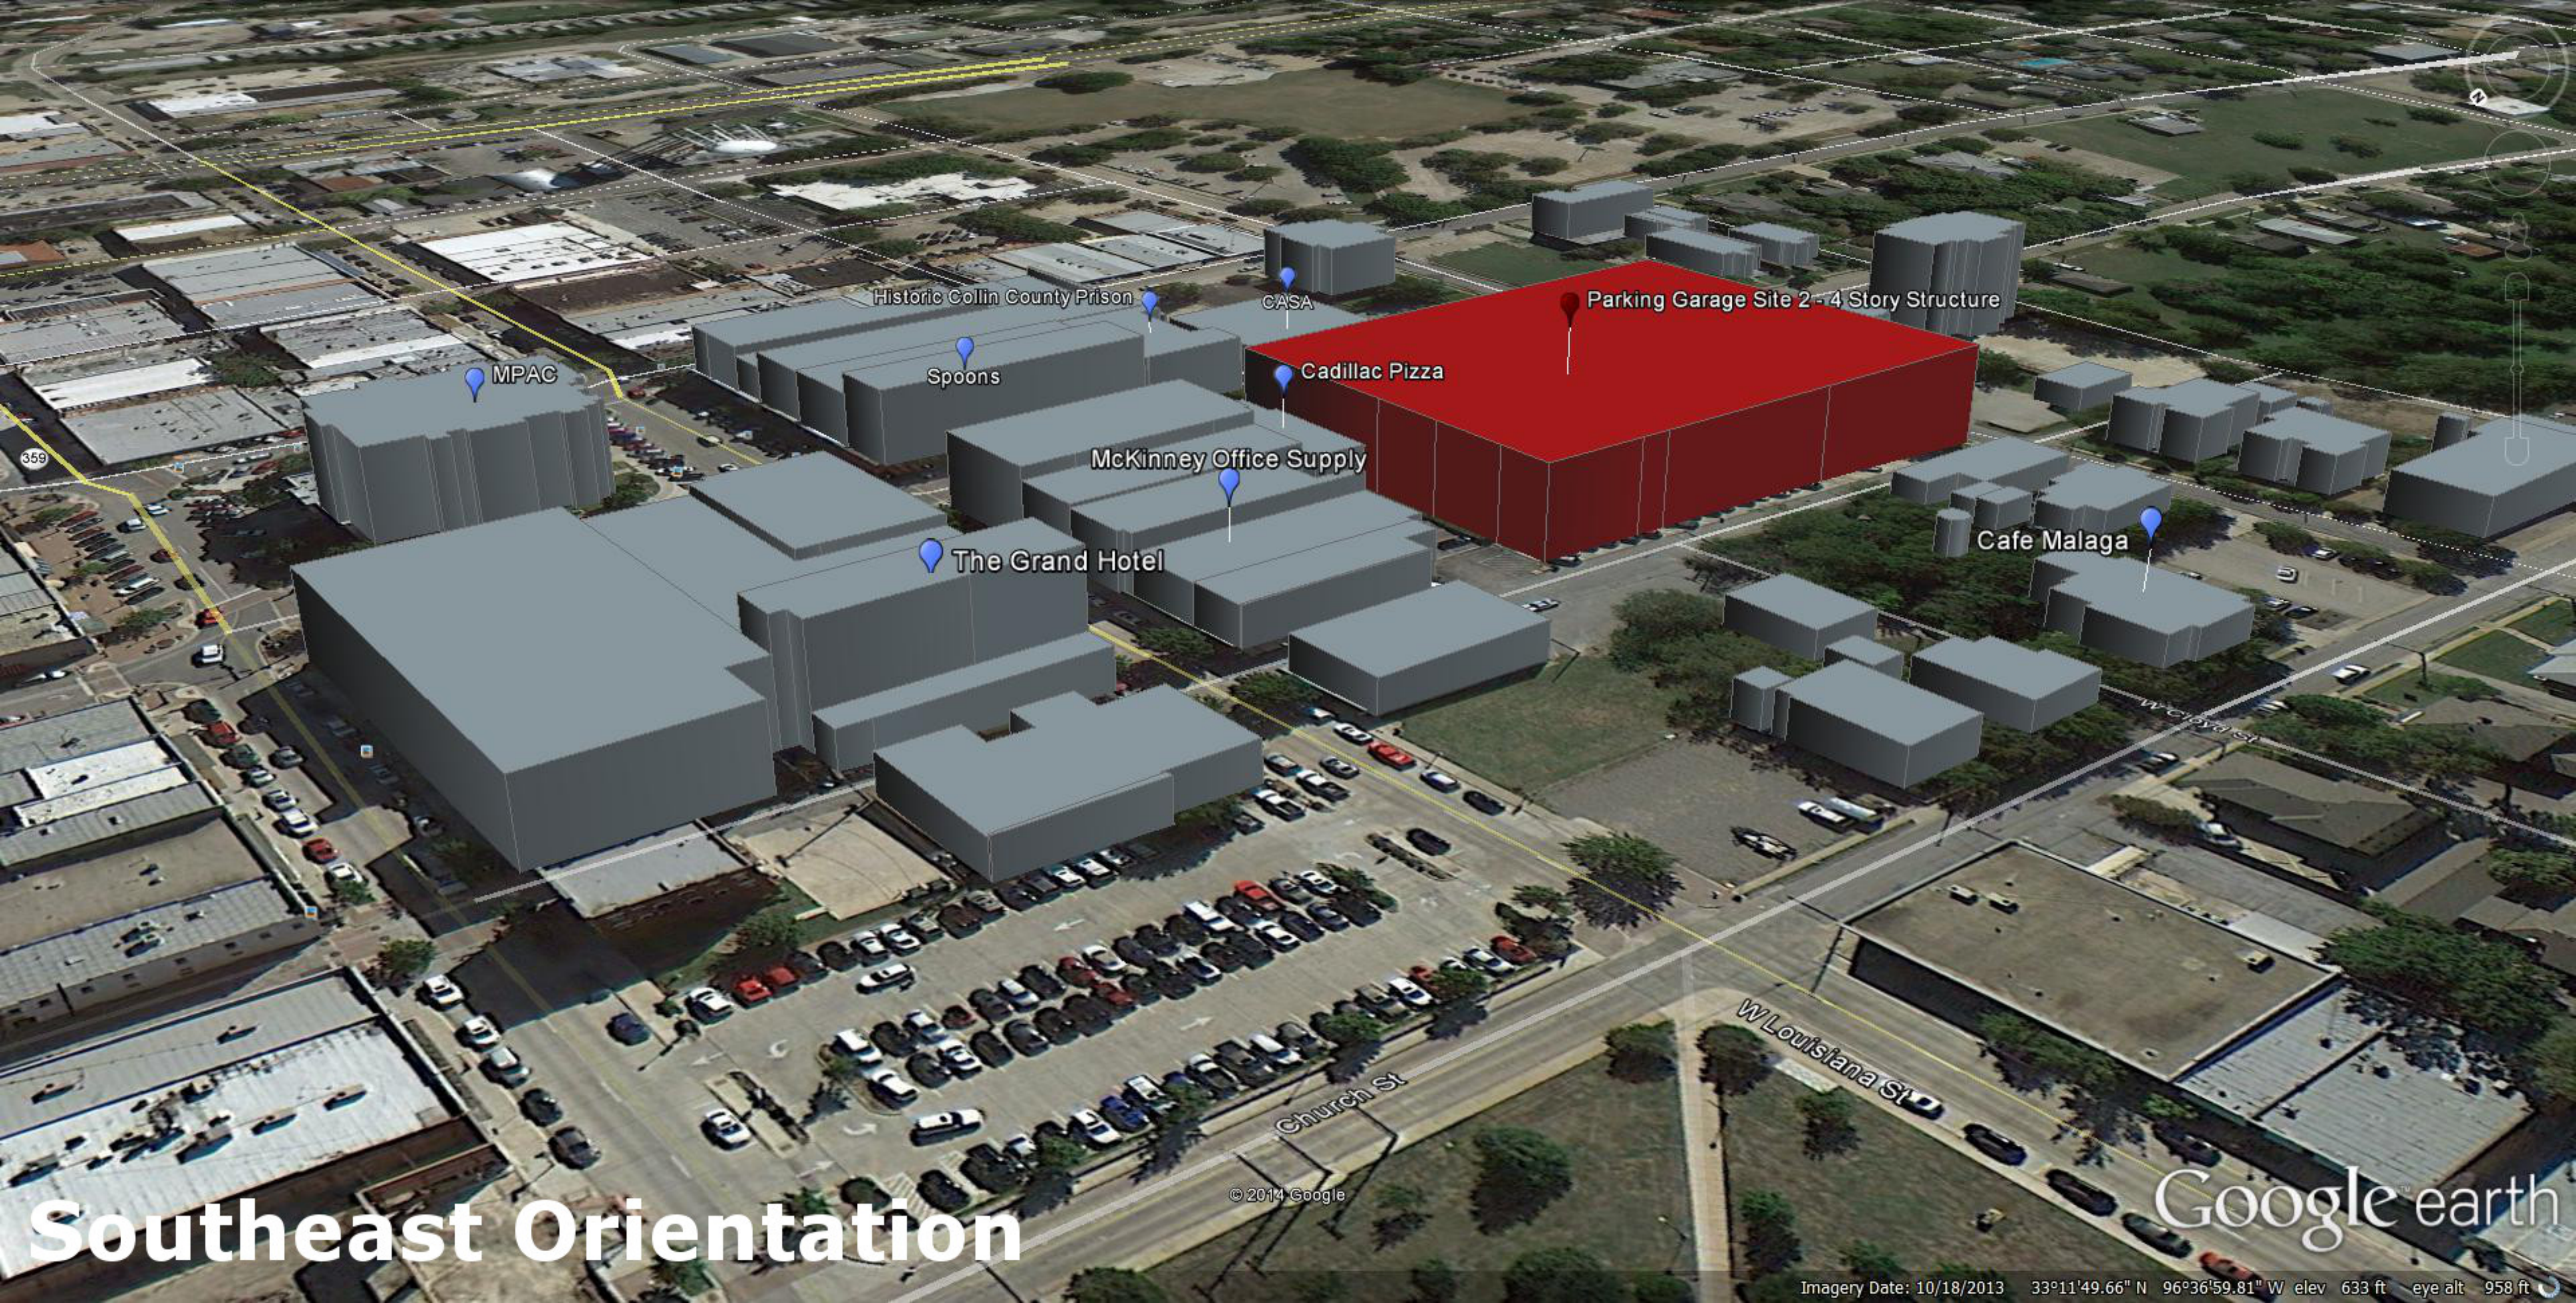

The Grand Hotel

McKinney Office Supply

WPAC

Spoons

Historic Collin County Prison

Cadillac Pizza

Parking Garage Site 2 - 4 Story Structure

CASA

# Northwest Orientation

© 2014 Google

Google earth

Imagery Date: 10/18/2013 33°11'46.61" N 96°36'56.82" W elev 626 ft eye alt 961 ft

# Southwest Orientation

© 2014 Google

Google earth

Imagery Date: 10/18/2013 33°11'49.21" N 96°36'57.59" W elev 630 ft eye alt 901 ft

Historic Collin County Prison

CASA

Parking Garage Site 2--4 Story Structure

Imagery Date: 10/18/2013 33°11'49.66" N 96°36'59.81" W elev 633 ft eye alt 958 ft

**Southeast Orientation**