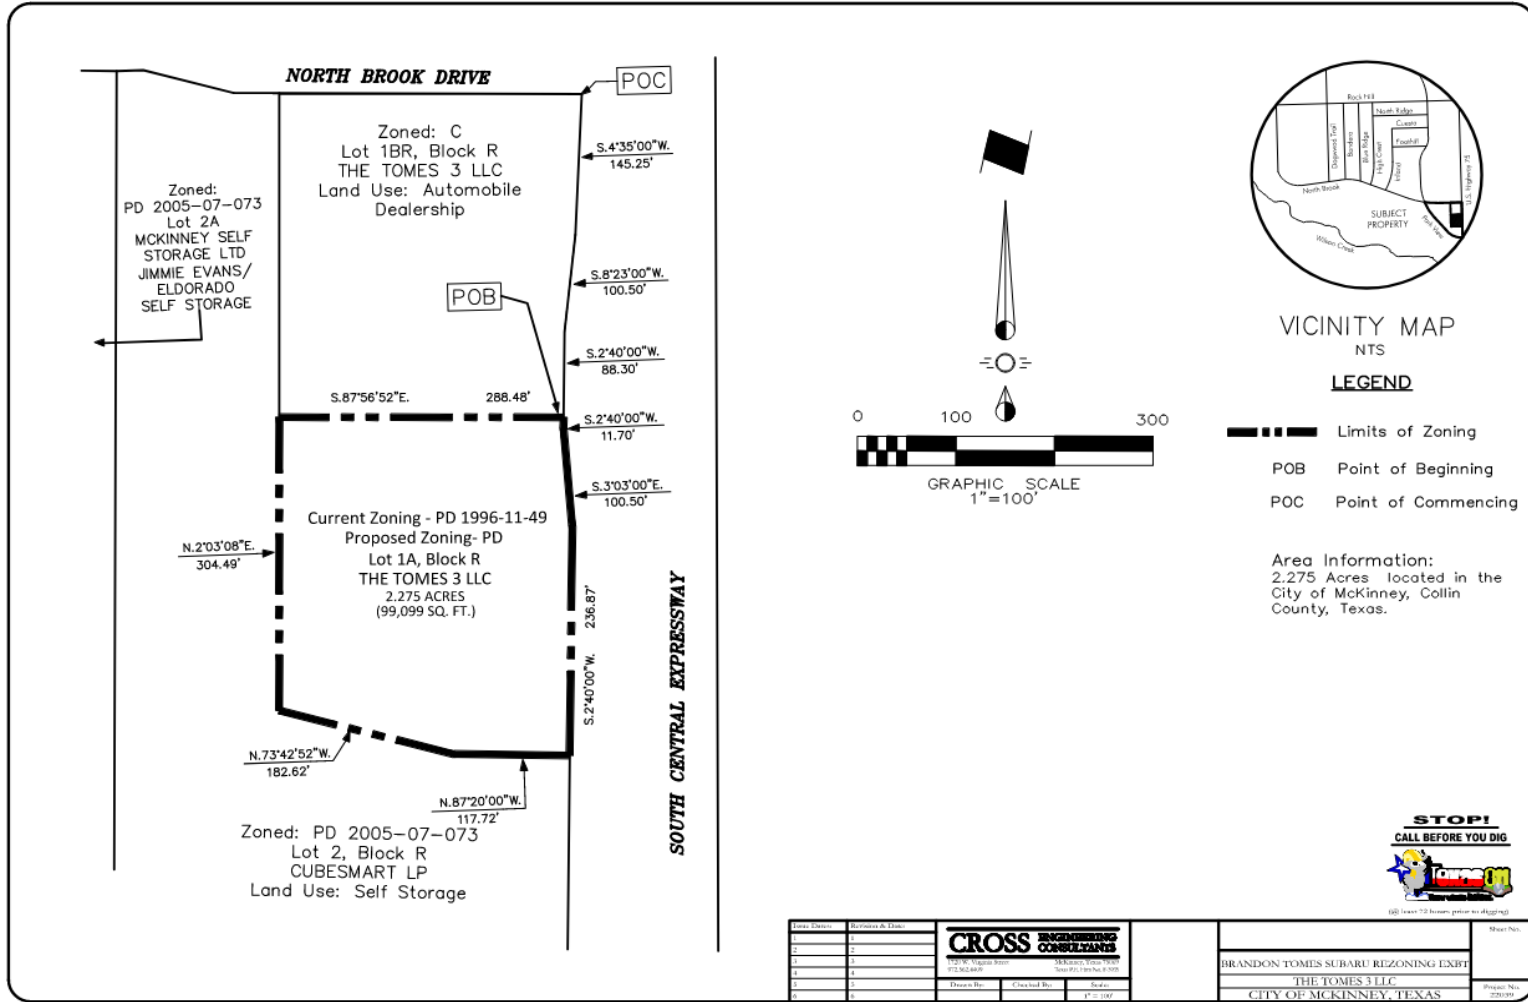

Brandon Tomes Subaru Rezone

22-0074Z

Location Map

Aerial Exhibit

Proposed Zoning Exhibit

Drawn By:	Checked By:	Scale:
1	2	1"=100'
3	4	
5	6	

BRANDON TOMES SUBARU REZONING EXHIBIT
 THE TOMES 3 LLC
 CITY OF MCKINNEY, TEXAS