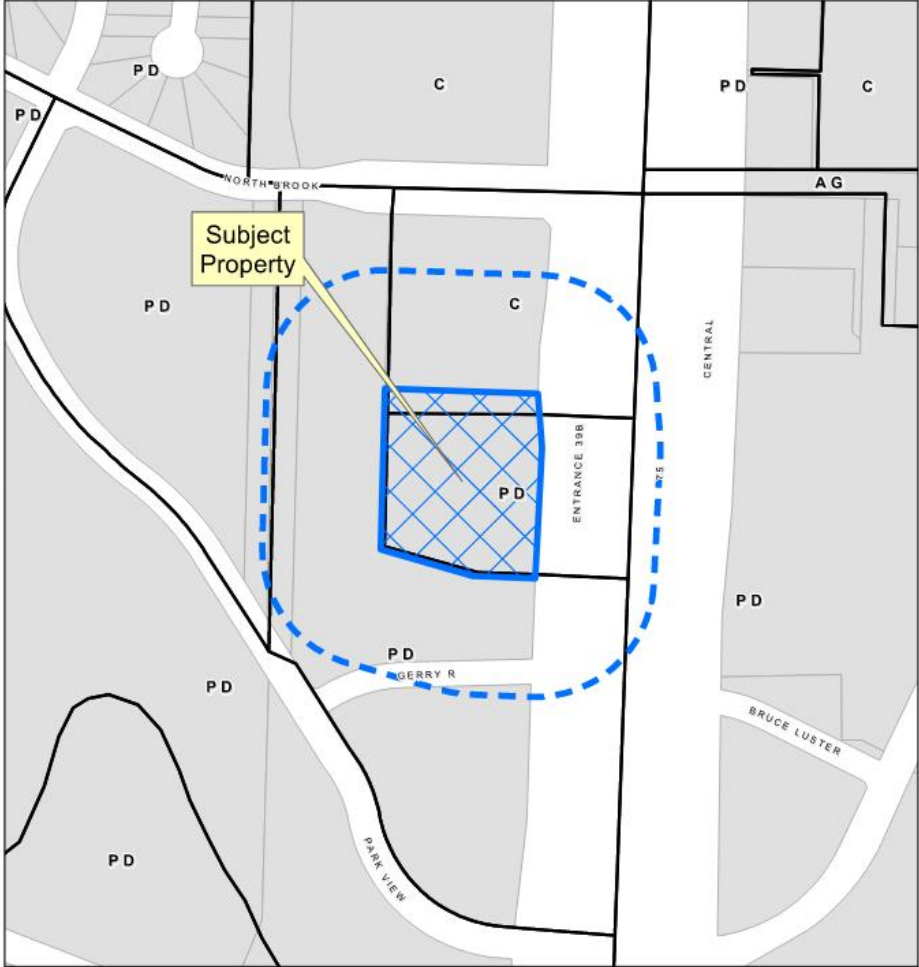

Brandon Tomes Subaru Rezone

22-0074Z

Location Map

Aerial Exhibit

Proposed Zoning Exhibit

Drawn By:	Checked By:	Scale:
1	2	1"=100'
3	4	
5	6	

BRANDON TOMES SUBARU REZONING EXHIBIT
 THE TOMES 3 LLC
 CITY OF MCKINNEY, TEXAS